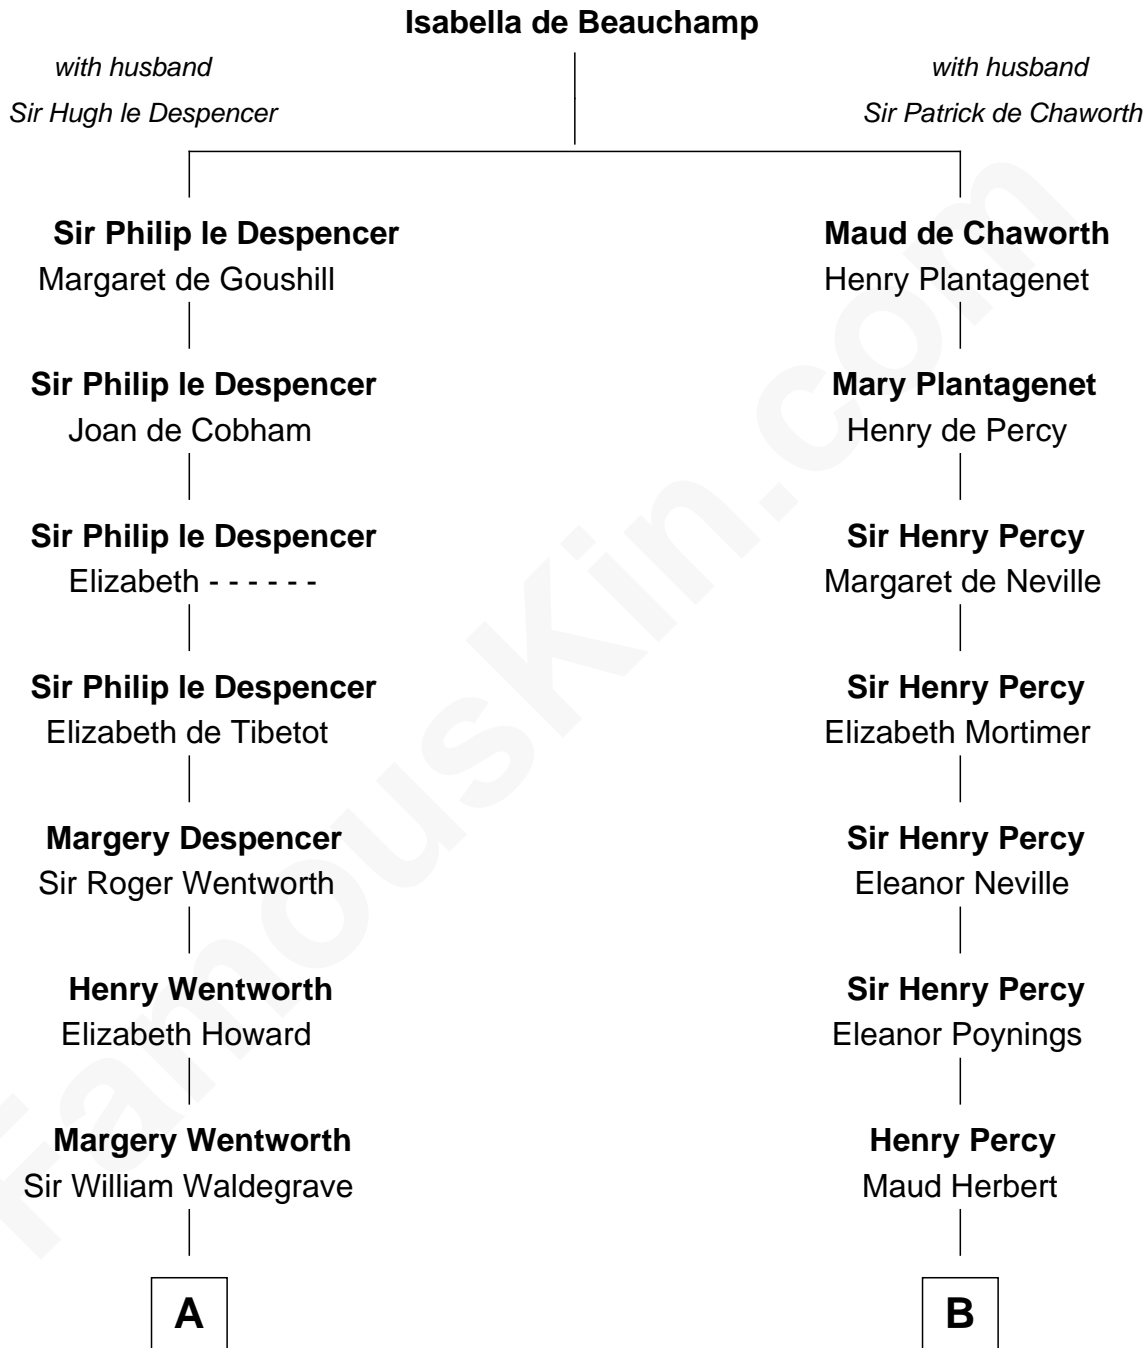

FamousKin.com Relationship Chart of

Jake Gyllenhaal

Movie Actor

21st cousin of

Harry F. Byrd

50th Governor of Virginia

C

Anders Leonard Gyllenhaal

Selma Amanda Nelson

Leonard Ephraim Gyllenhaal

Philo Pendleton

Hugh Anders Gyllenhaal

Virginia Lowrie Childs

Stephen Roark Gyllenhaal

Naomi Achs

Jake Gyllenhaal