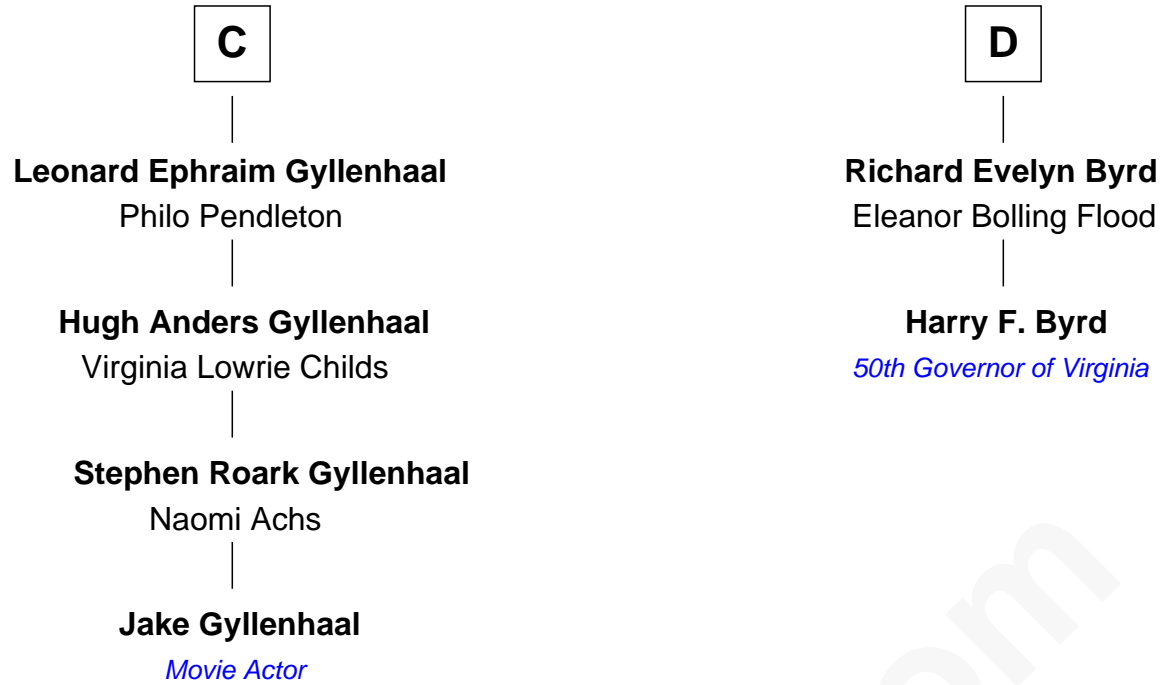

**FamousKin.com**  
**Relationship Chart of**  
**Jake Gyllenhaal**  
*Movie Actor*

18th cousin 2 times removed of  
**Harry F. Byrd**  
*50th Governor of Virginia*

**Bartholomew de Badlesmere**  
 Margaret de Clare

**Henry Wentworth**

Elizabeth Howard

**Margery Wentworth**

Sir William Waldegrave

**Dorothy Waldegrave**

Sir John Spring

**A**

**Margery de Badlesmere**

Sir William de Ros

**Maud de Roos**

John de Welles

**Margery de Welles**

Stephen le Scrope

**John le Scrope**

Elizabeth Chaworth

**Elizabeth le Scrope**

Sir Henry le Scrope

**Margaret Scrope**

John Bernard

**John Bernard**

Margaret Daundelyn

**B**

FamousKin.com