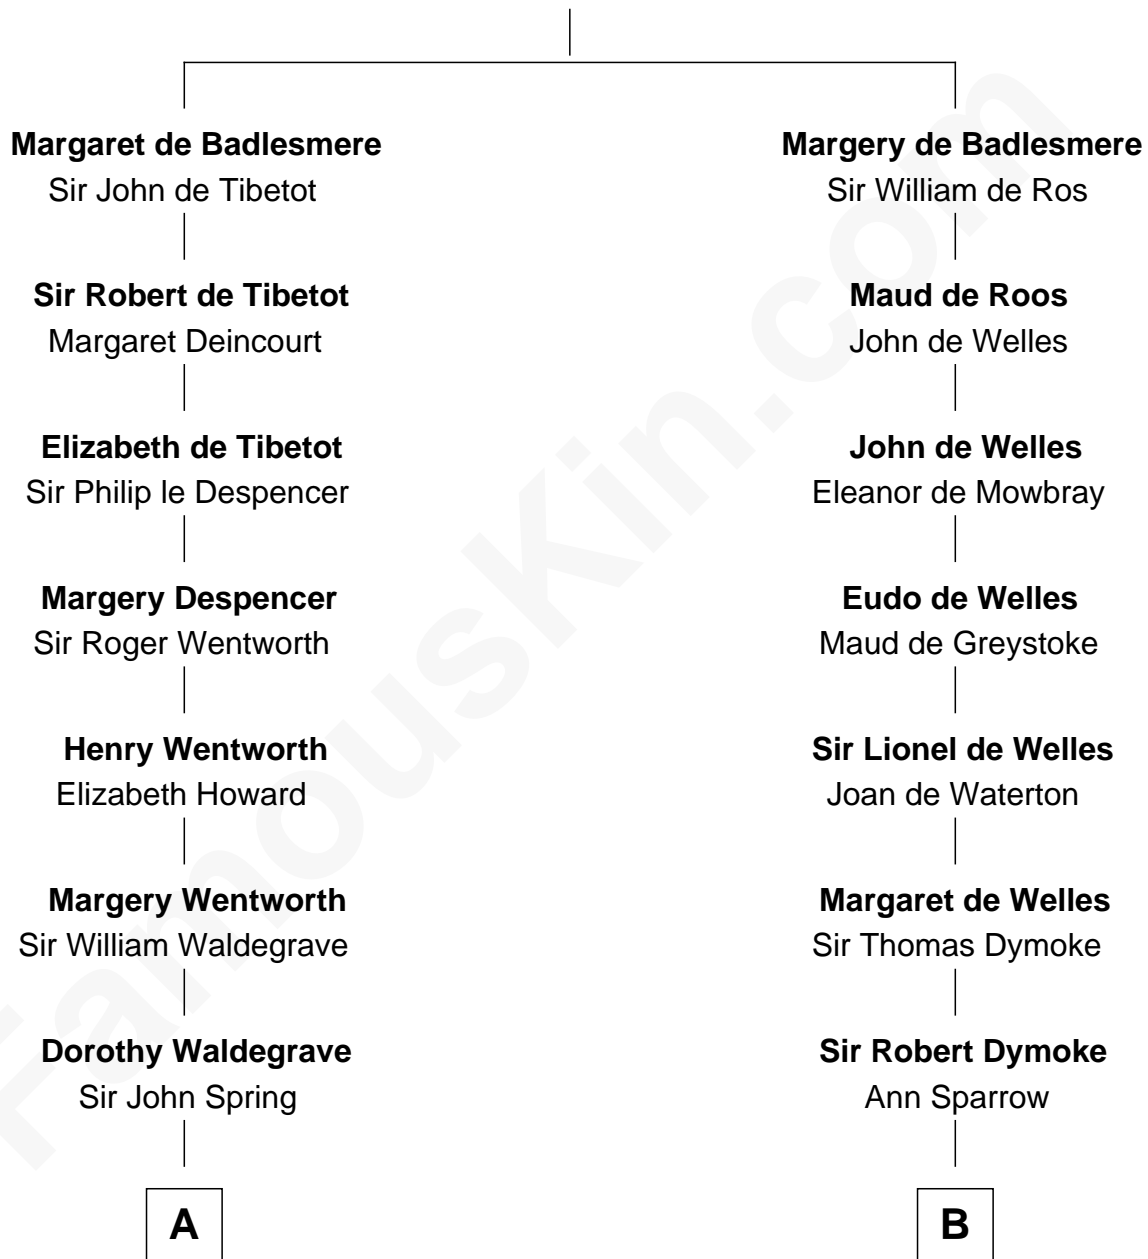

FamousKin.com
Relationship Chart of
Jake Gyllenhaal
Movie Actor

15th cousin 5 times removed of
Meriwether Lewis
Lewis and Clark Expedition

Bartholomew de Badlesmere
 Margaret de Clare

FamousKin.com