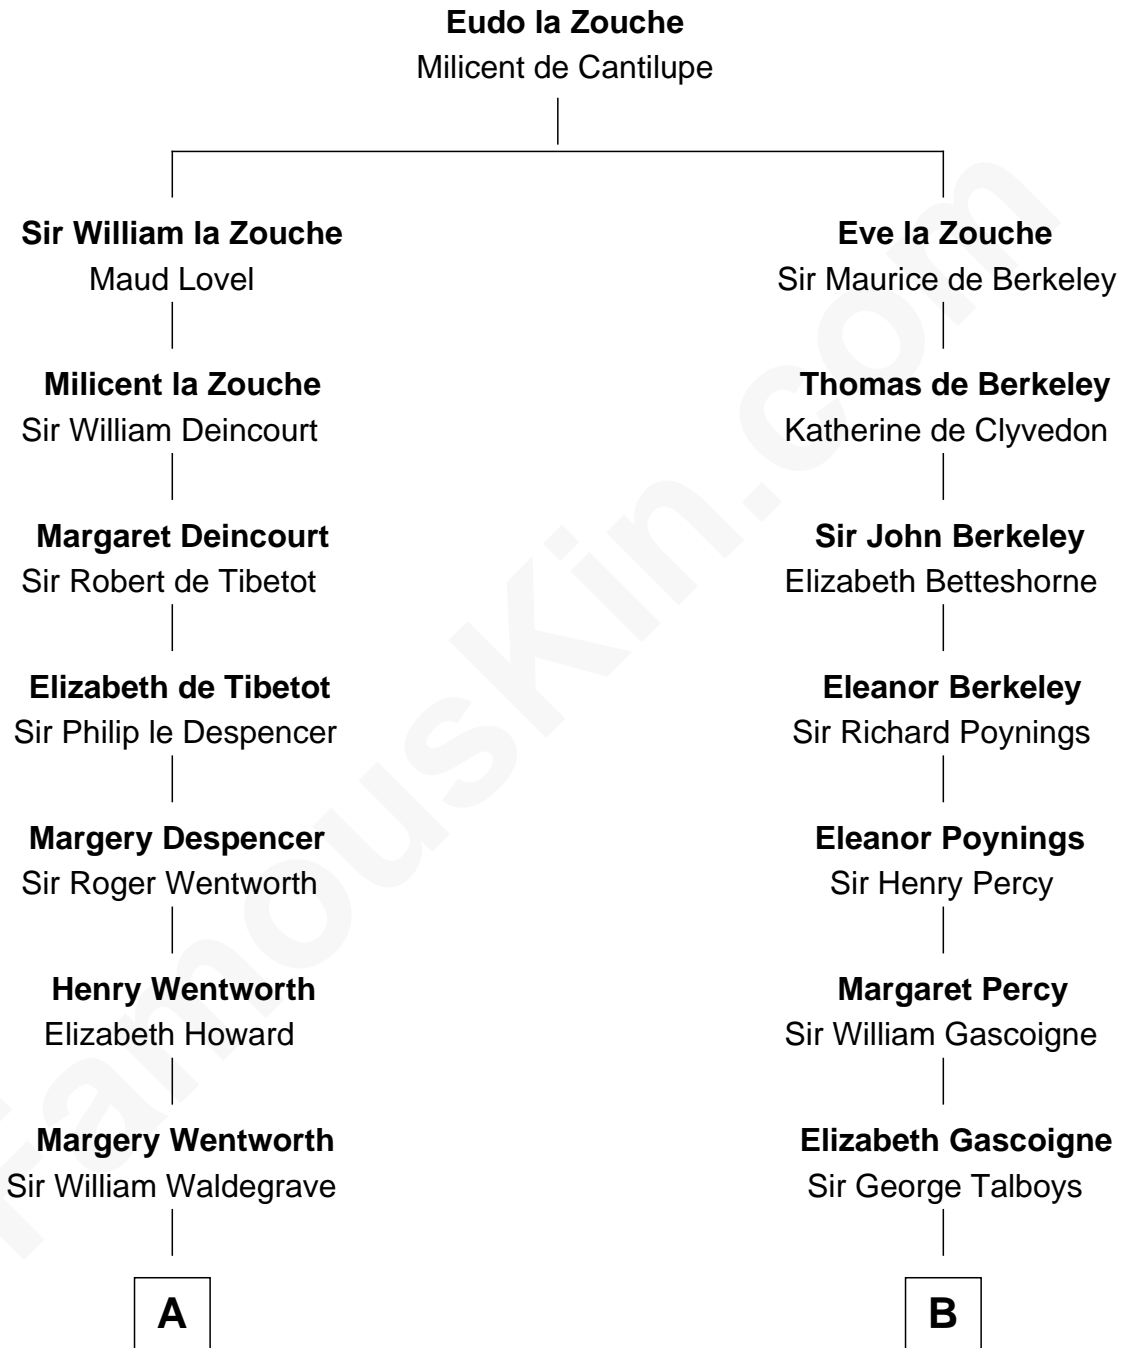

**FamousKin.com**  
**Relationship Chart of**  
**Jake Gyllenhaal**  
*Movie Actor*

15th cousin 6 times removed of  
**Meriwether Lewis**  
*Lewis and Clark Expedition*

**C**

**Anders Leonard Gyllenhaal**

Selma Amanda Nelson

**Leonard Ephraim Gyllenhaal**

Philo Pendleton

**Hugh Anders Gyllenhaal**

Virginia Lowrie Childs

**Stephen Roark Gyllenhaal**

Naomi Achs

**Jake Gyllenhaal**