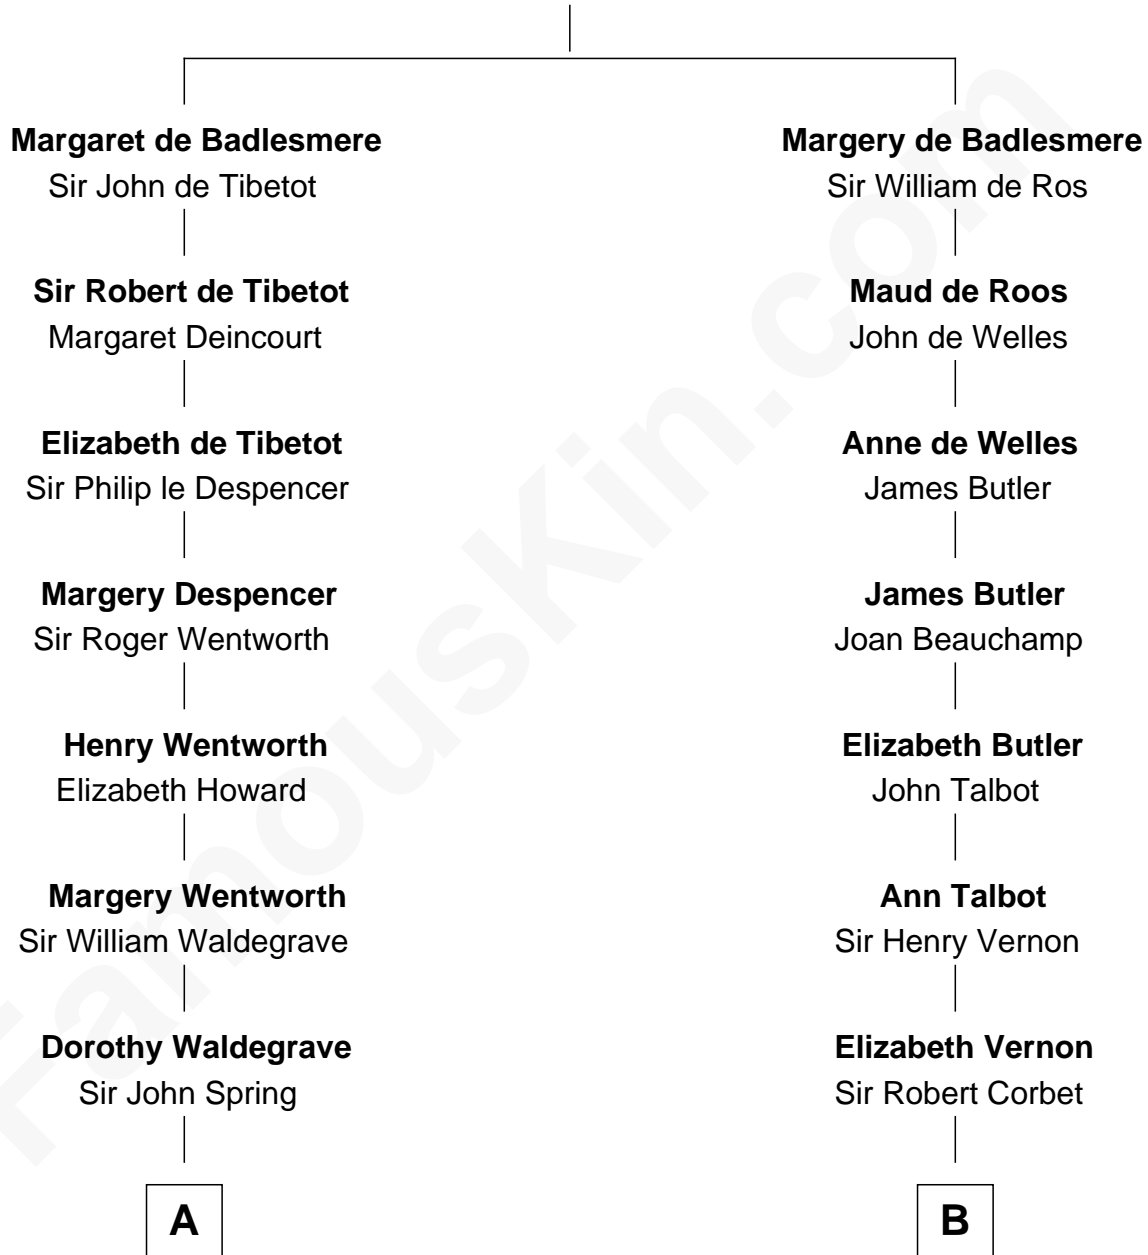

FamousKin.com
Relationship Chart of
Jake Gyllenhaal
Movie Actor

18th cousin 2 times removed of
Joan Fontaine
Movie Actress

Bartholomew de Badlesmere
 Margaret de Clare

FamousKin.com