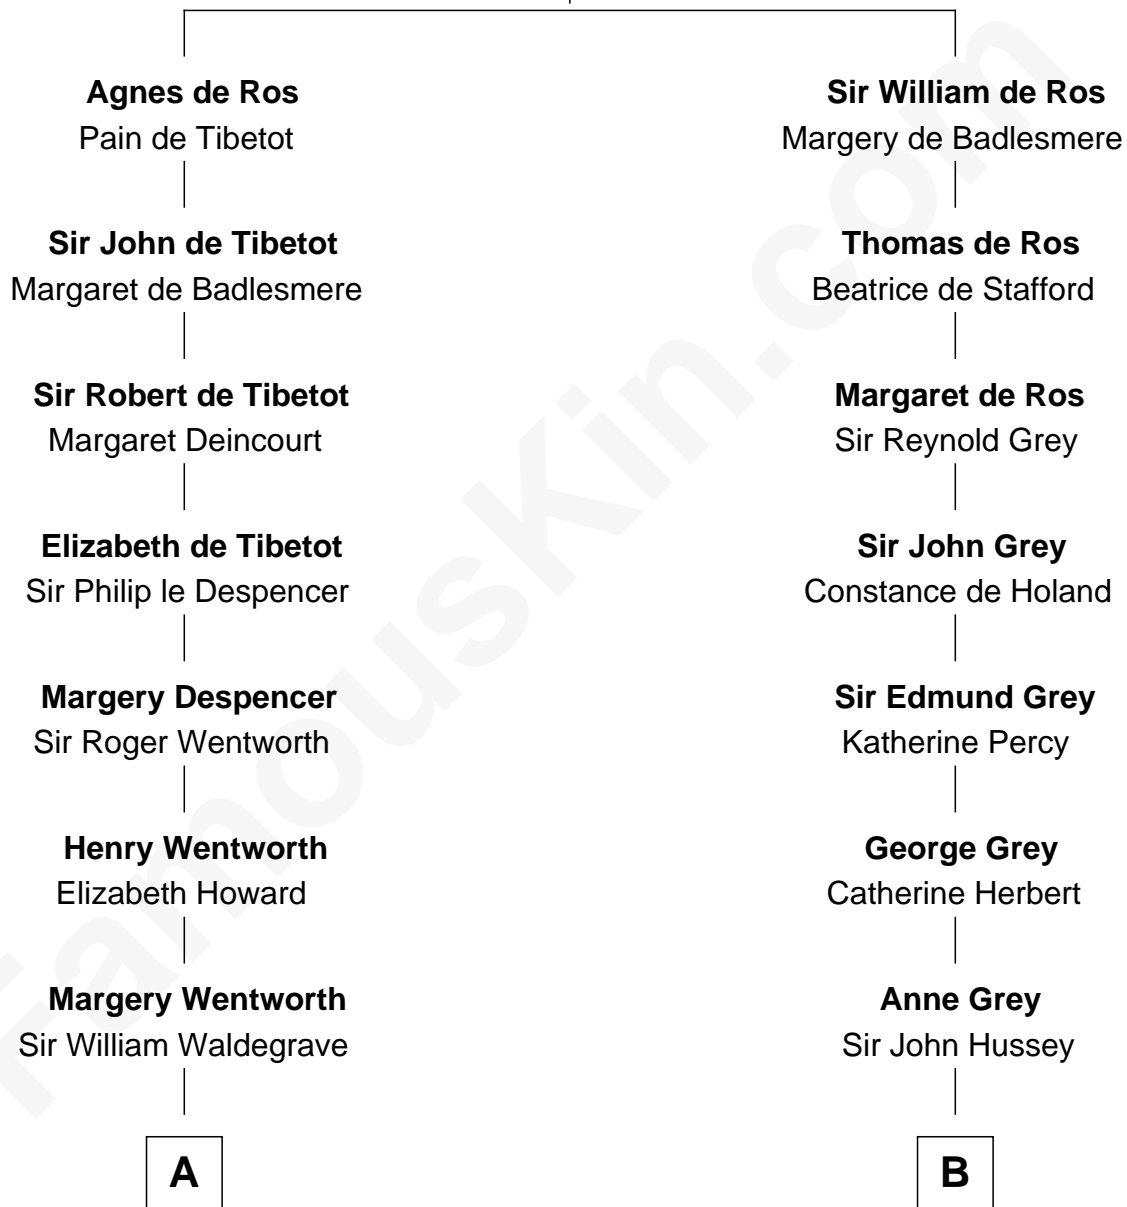

# FamousKin.com Relationship Chart of

**Jake Gyllenhaal**

*Movie Actor*

13th cousin 8 times removed of

**George Clinton**

*4th U.S. Vice President*

**William de Ros**  
Maude de Vaux

**C**

Anders Leonard Gyllenhaal

Selma Amanda Nelson

Leonard Ephraim Gyllenhaal

Philo Pendleton

Hugh Anders Gyllenhaal

Virginia Lowrie Childs

Stephen Roark Gyllenhaal

Naomi Achs