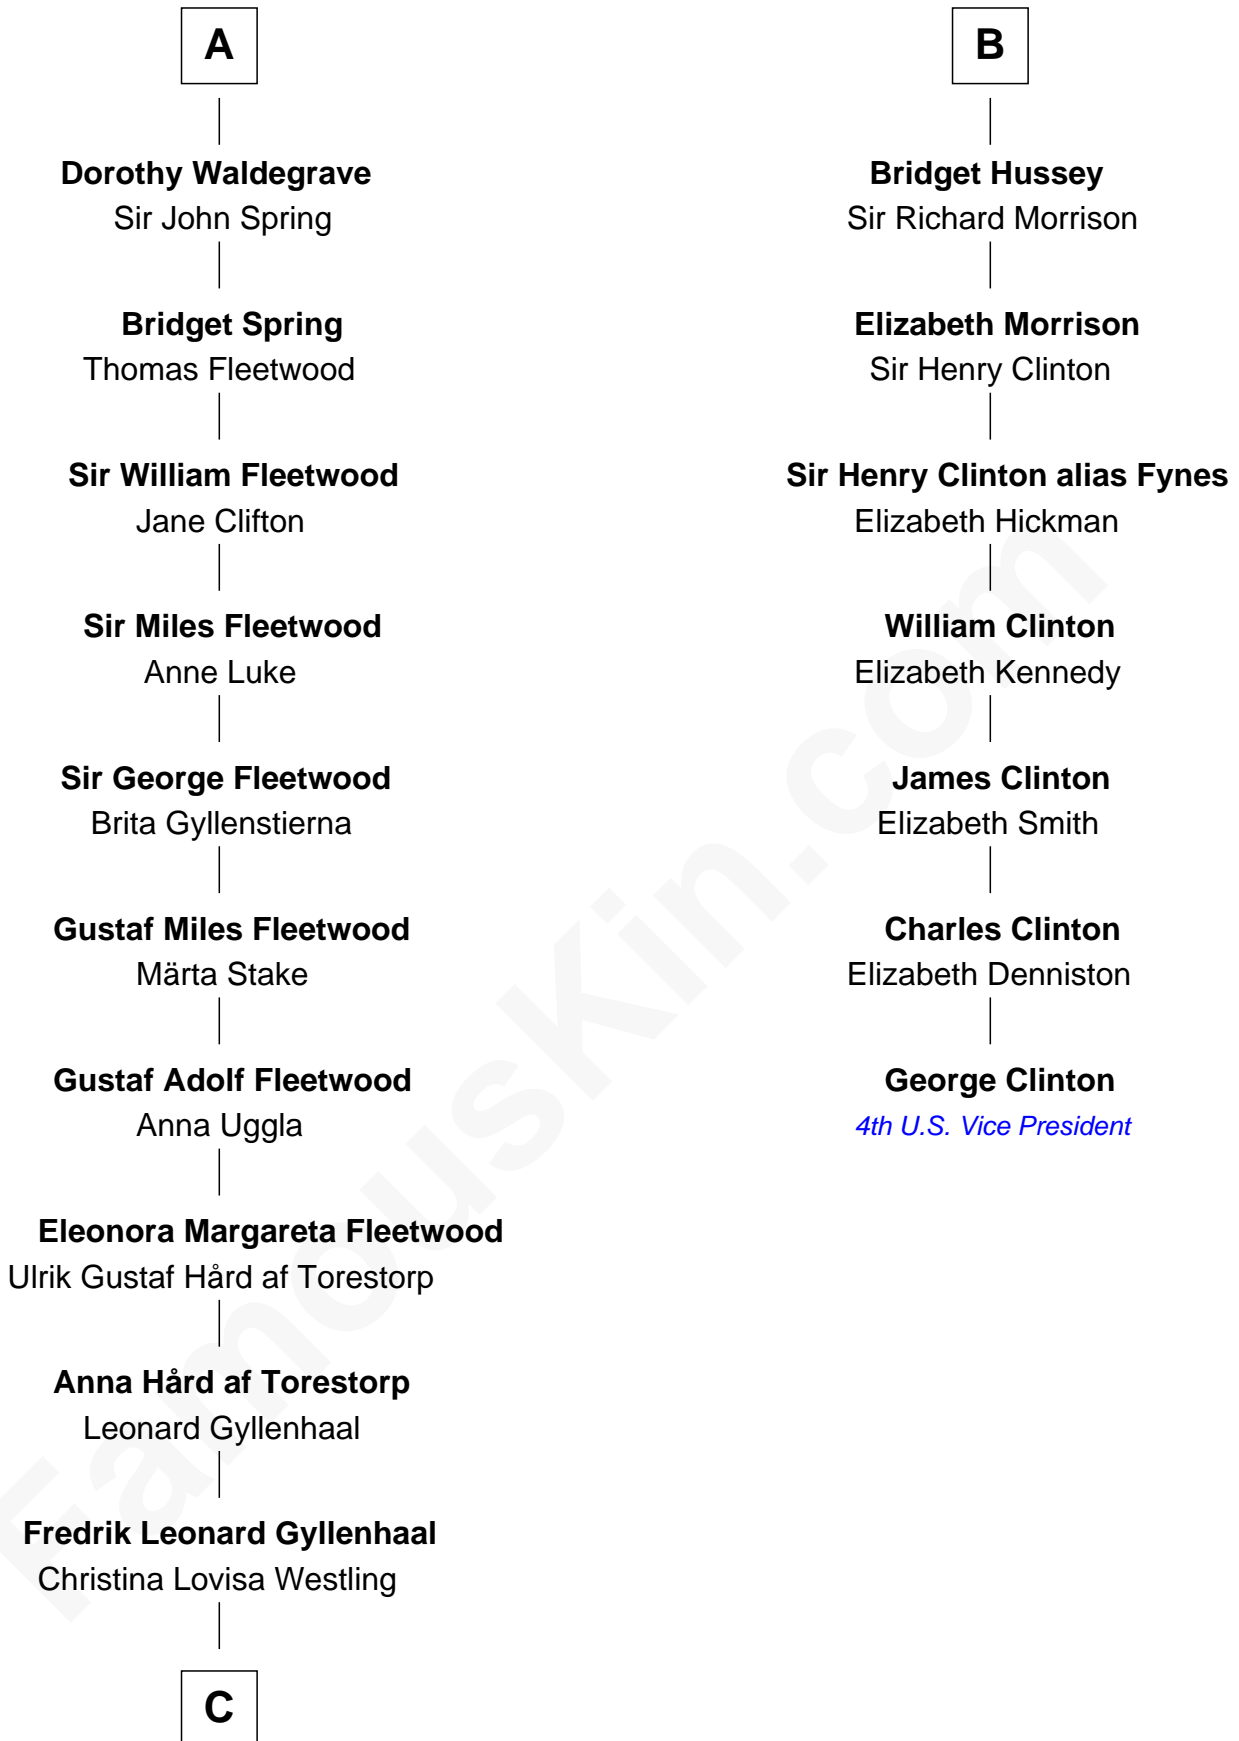

# FamousKin.com Relationship Chart of

**Jake Gyllenhaal**

*Movie Actor*

13th cousin 8 times removed of

**George Clinton**

*4th U.S. Vice President*

**William de Ros**  
Maude de Vaux

**C**

Anders Leonard Gyllenhaal

Selma Amanda Nelson

Leonard Ephraim Gyllenhaal

Philo Pendleton

Hugh Anders Gyllenhaal

Virginia Lowrie Childs

Stephen Roark Gyllenhaal

Naomi Achs