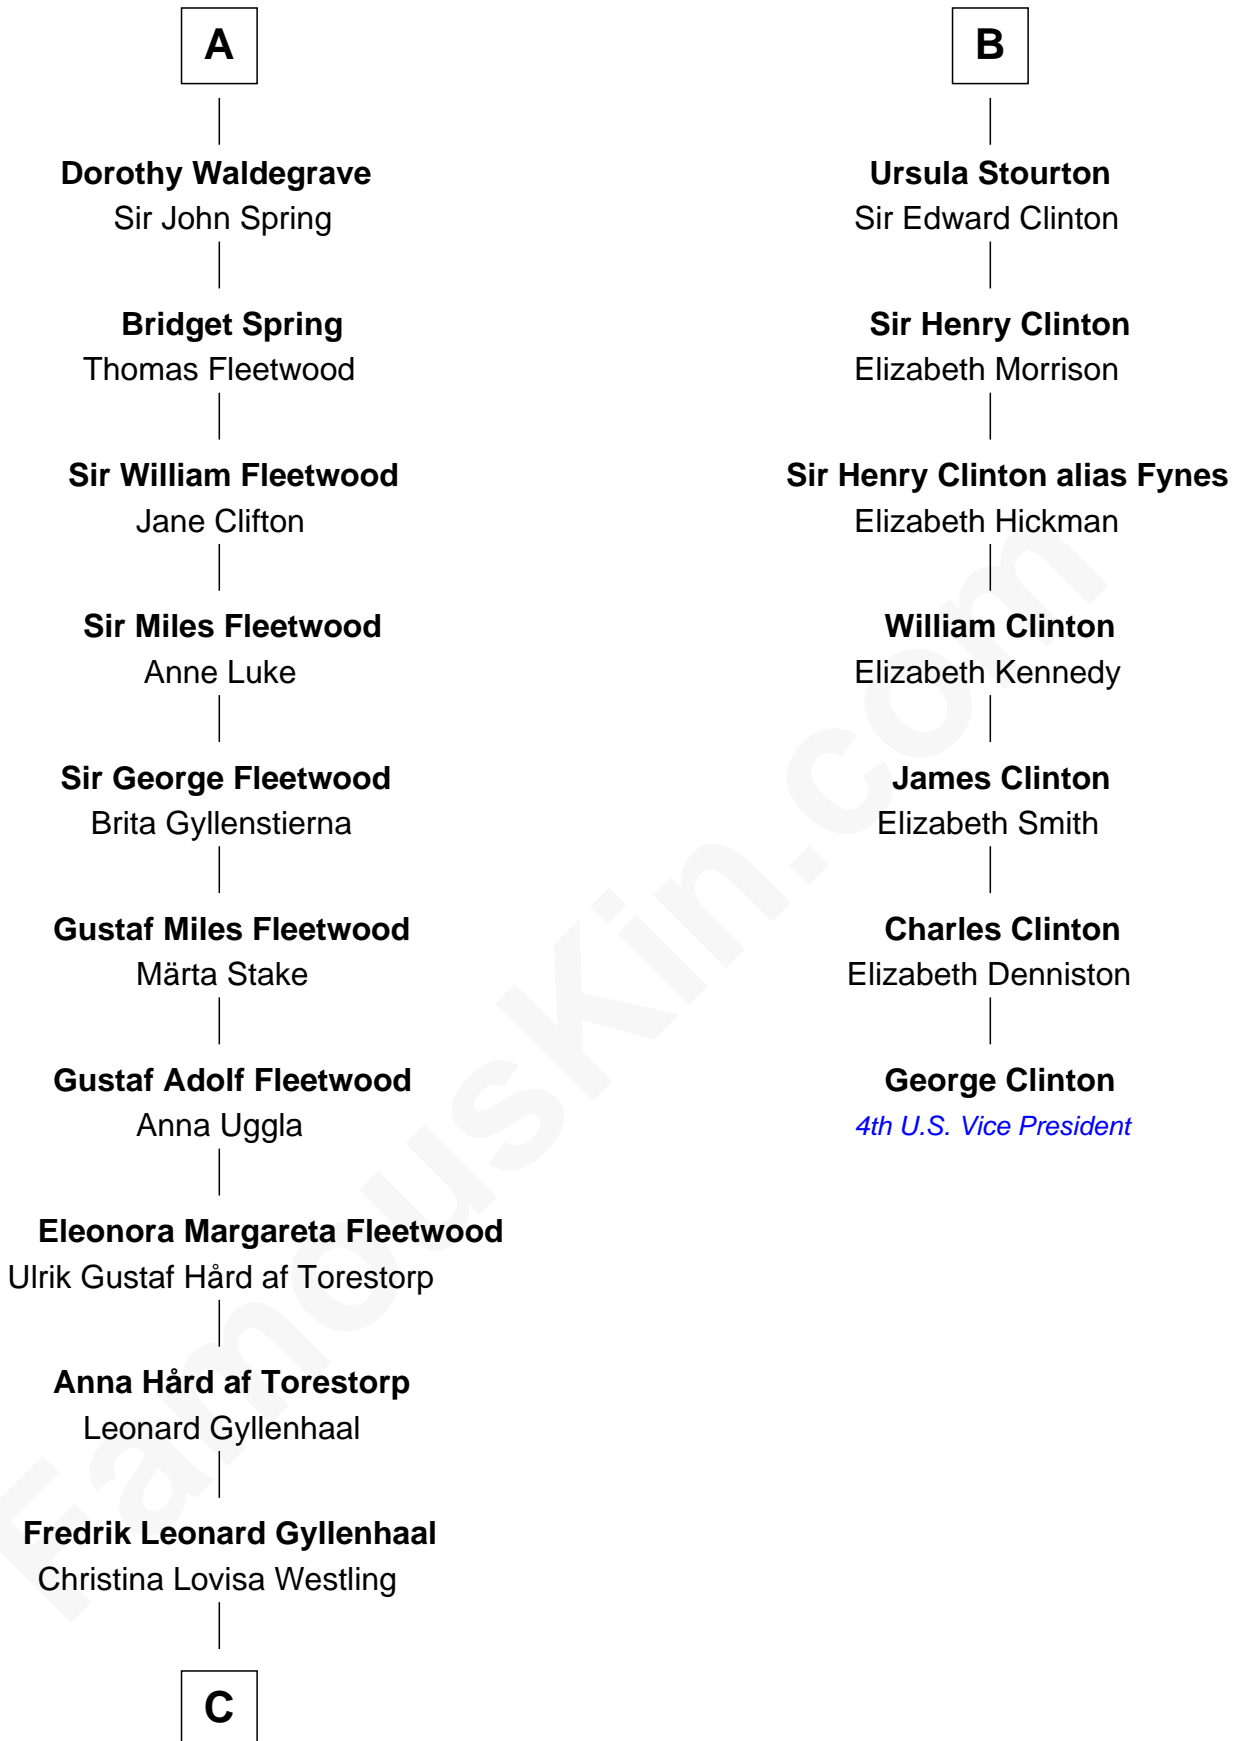

FamousKin.com
Relationship Chart of
Jake Gyllenhaal
Movie Actor

13th cousin 8 times removed of

George Clinton
4th U.S. Vice President

C

Anders Leonard Gyllenhaal

Selma Amanda Nelson

Leonard Ephraim Gyllenhaal