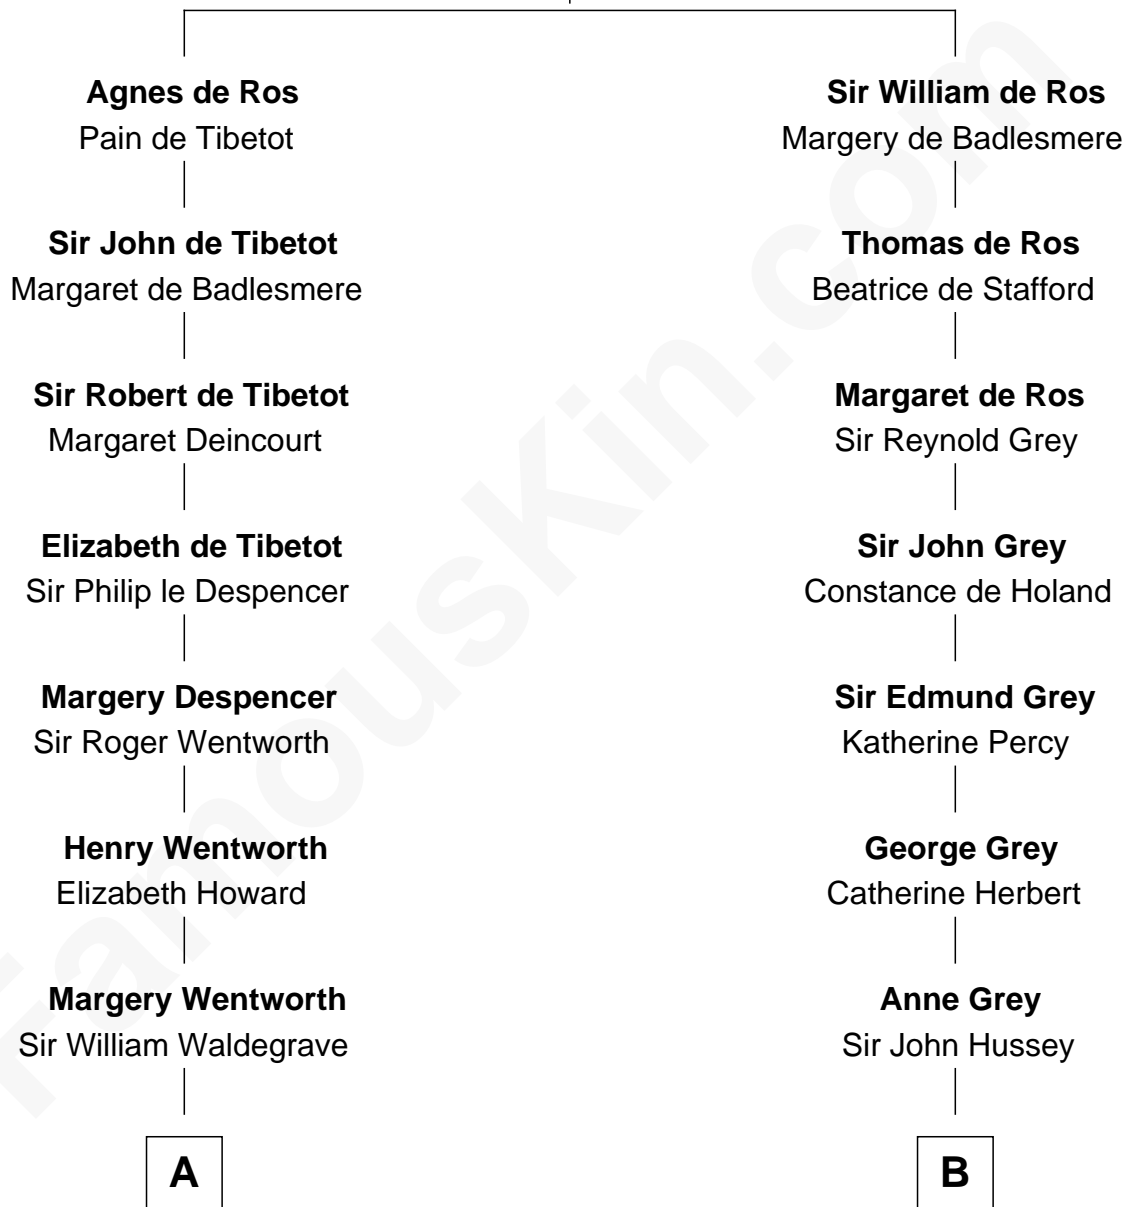

FamousKin.com Relationship Chart of

Jake Gyllenhaal

Movie Actor

14th cousin 7 times removed of

DeWitt Clinton

6th Governor of New York

William de Ros

Maude de Vaux

C

Anders Leonard Gyllenhaal

Selma Amanda Nelson

Leonard Ephraim Gyllenhaal

Philo Pendleton

Hugh Anders Gyllenhaal

Virginia Lowrie Childs

Stephen Roark Gyllenhaal