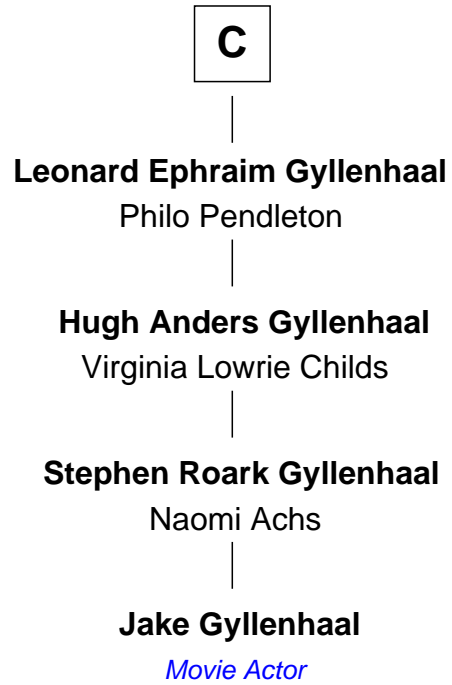

**FamousKin.com**  
**Relationship Chart of**  
**Jake Gyllenhaal**  
*Movie Actor*

**14th cousin 6 times removed of**  
**DeWitt Clinton**  
*6th Governor of New York*

**Bartholomew de Badlesmere**  
 Margaret de Clare

**Henry Wentworth**

Elizabeth Howard

**Margery Wentworth**

Sir William Waldegrave

**Dorothy Waldegrave**

Sir John Spring

**A**

**Margery de Badlesmere**

Sir William de Ros

**Thomas de Ros**

Beatrice de Stafford

**Margaret de Ros**

Sir Reynold Grey

**Sir John Grey**

Constance de Holand

**Sir Edmund Grey**

Katherine Percy

**George Grey**

Catherine Herbert

**Anne Grey**

Sir John Hussey

**B**

FamousKin.com