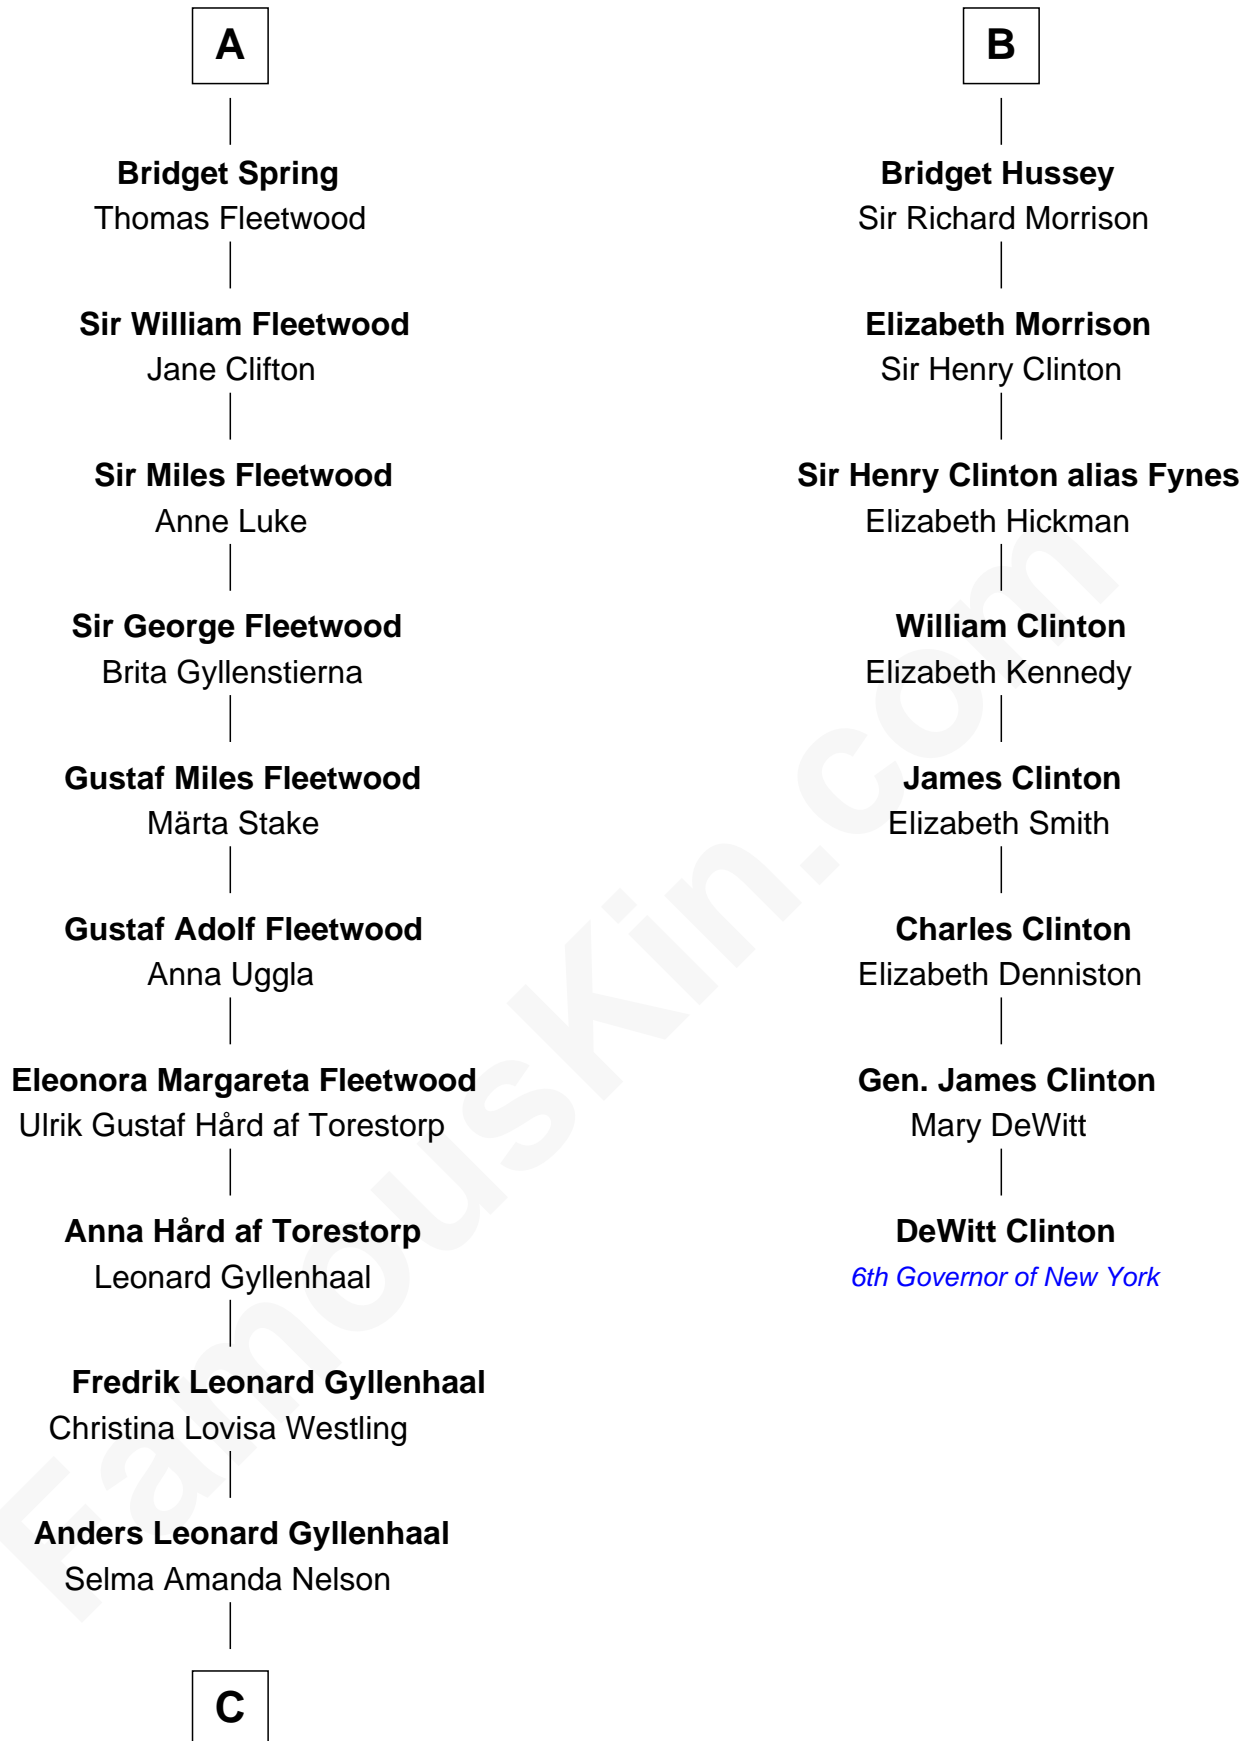

**Margaret de Badlesmere**

Sir John de Tivetot

**Sir Robert de Tivetot**

Margaret Deincourt

**Elizabeth de Tivetot**

Sir Philip le Despencer

**Margery Despencer**

Sir Roger Wentworth

**Henry Wentworth**

Elizabeth Howard

**Margery Wentworth**

Sir William Waldegrave

**Dorothy Waldegrave**

Sir John Spring

**A**

**Margery de Badlesmere**

Sir William de Ros

**Thomas de Ros**

Beatrice de Stafford

**Margaret de Ros**

Sir Reynold Grey

**Sir John Grey**

Constance de Holand

**Sir Edmund Grey**

Katherine Percy

**George Grey**

Catherine Herbert

**Anne Grey**

Sir John Hussey

**B**

FamousKin.com