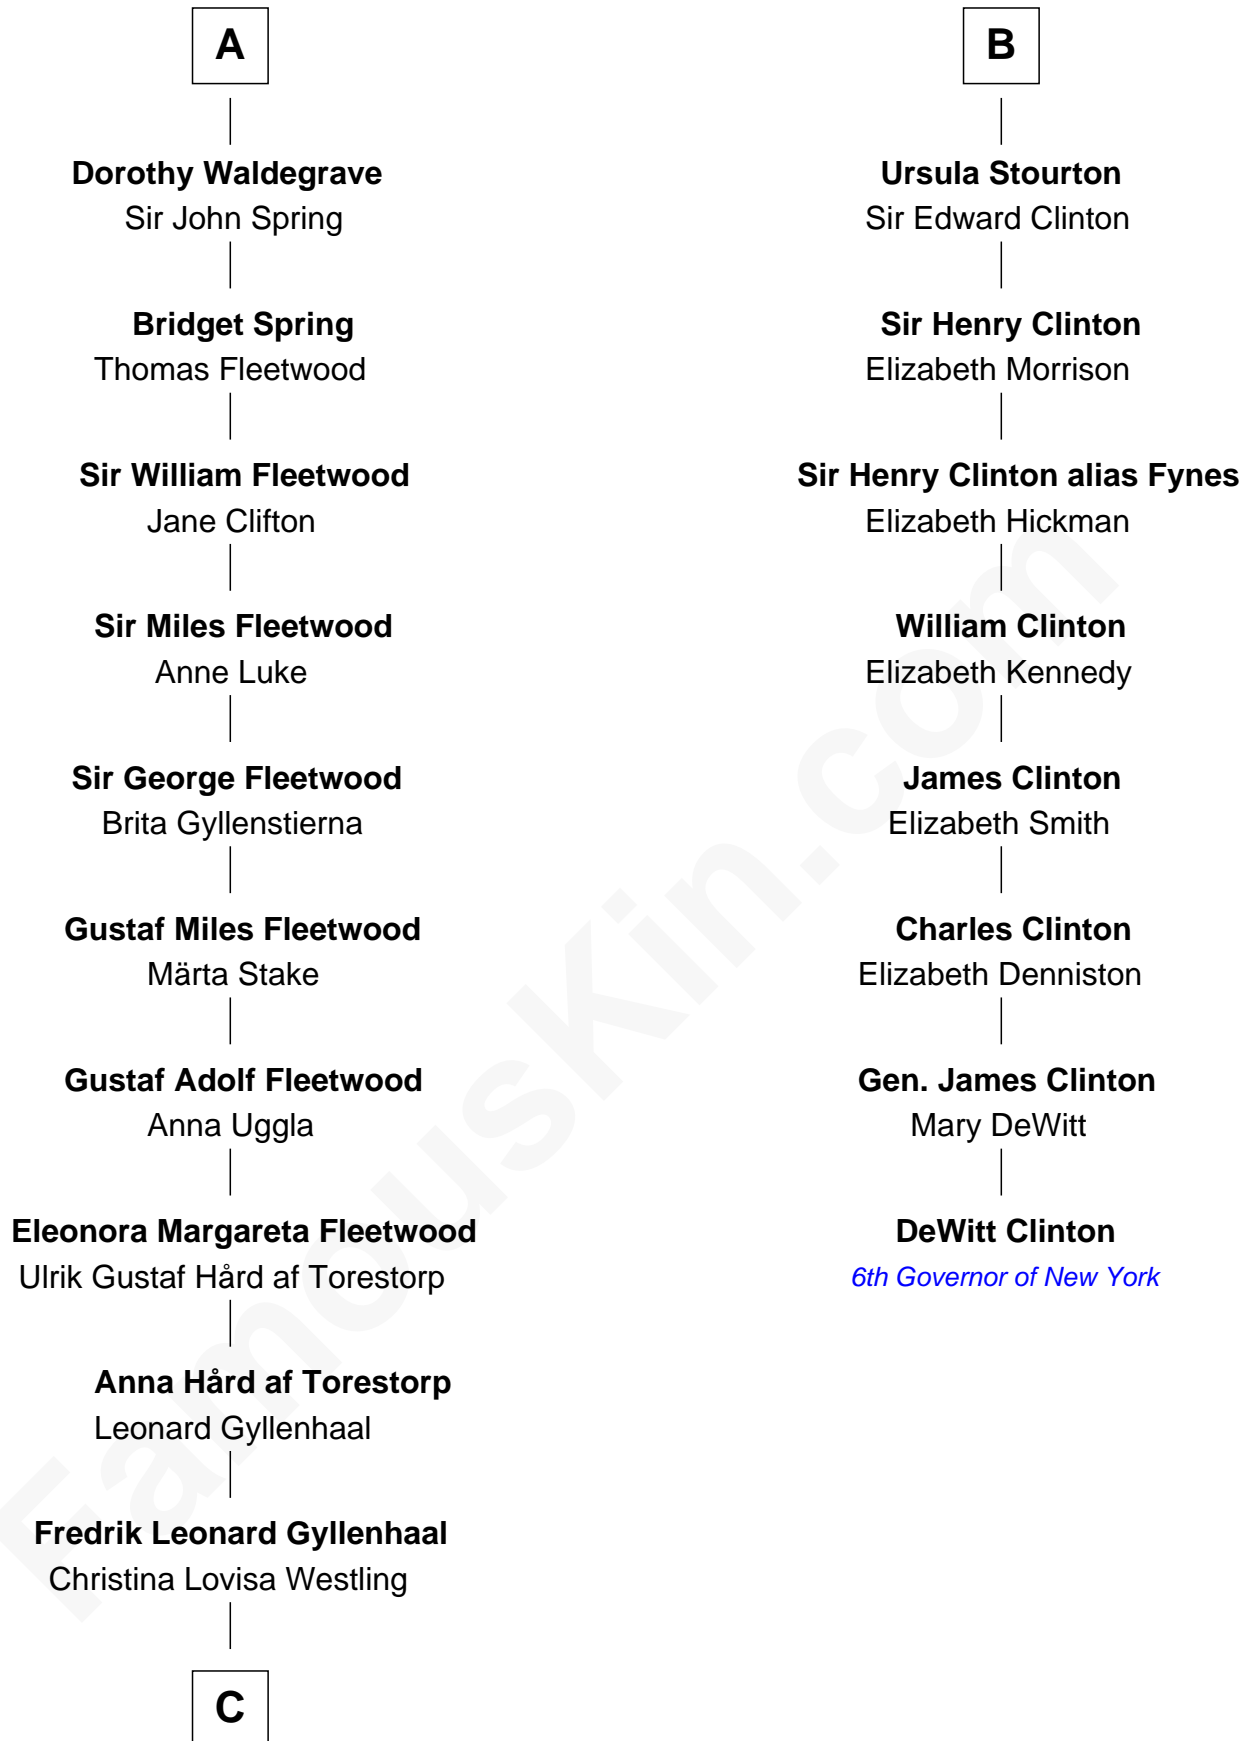

**FamousKin.com**  
**Relationship Chart of**  
**Jake Gyllenhaal**  
*Movie Actor*

14th cousin 7 times removed of

**DeWitt Clinton**  
*6th Governor of New York*

**C**

Anders Leonard Gyllenhaal

Selma Amanda Nelson