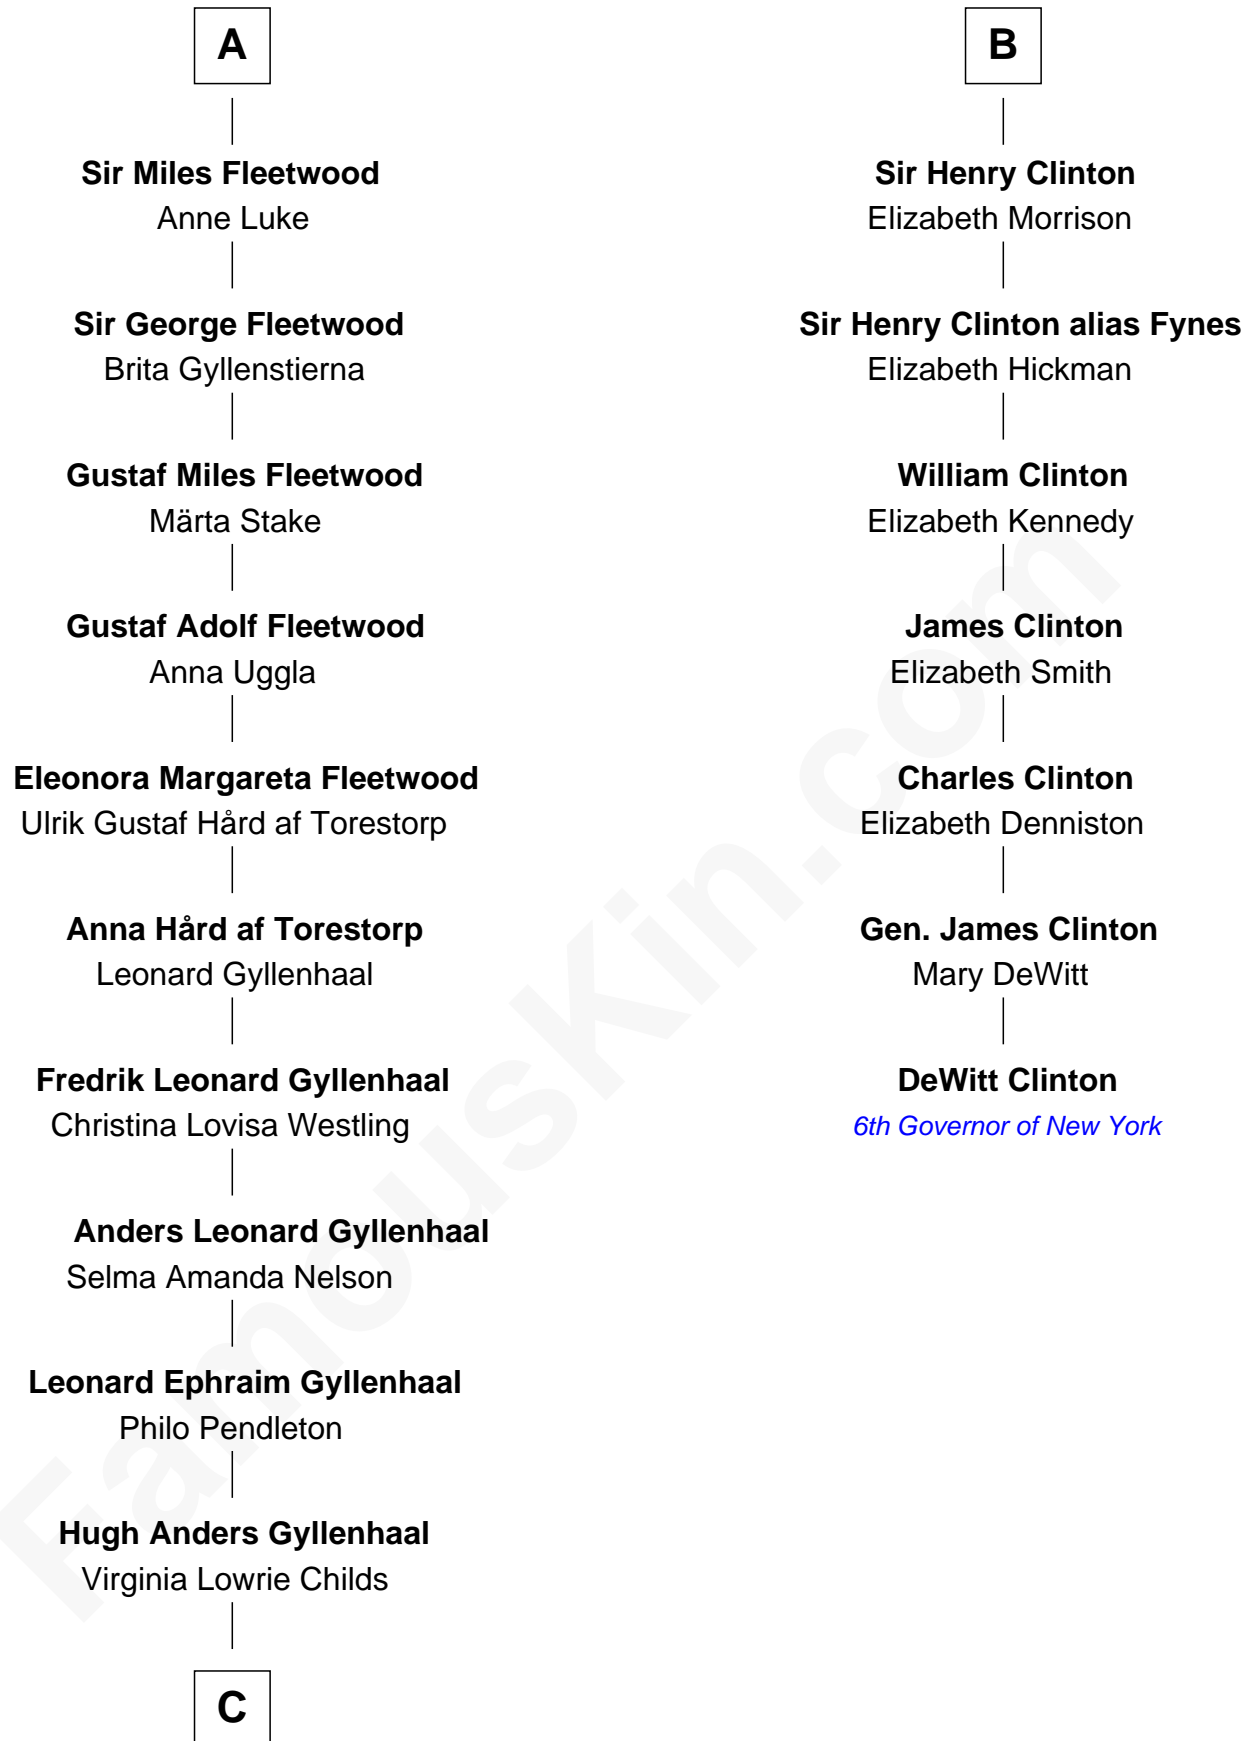

# FamousKin.com Relationship Chart of

**Jake Gyllenhaal**

*Movie Actor*

13th cousin 5 times removed of

**DeWitt Clinton**

*6th Governor of New York*

**Sir Philip le Despencer**

Elizabeth - - - - -

**Sir Philip le Despencer**

Elizabeth de Tibetot

**Margery Despencer**

Sir Roger Wentworth

**Henry Wentworth**

Elizabeth Howard

**Margery Wentworth**

Sir William Waldegrave

**Dorothy Waldegrave**

Sir John Spring

**Bridget Spring**

Thomas Fleetwood

**Sir William Fleetwood**

Jane Clifton

**A**

**Alice le Despenser**

Elizabeth Grey

**Elizabeth Dudley**

William Stourton

**Ursula Stourton**

Sir Edward Clinton

**B**

**C**

Stephen Roark Gyllenhaal