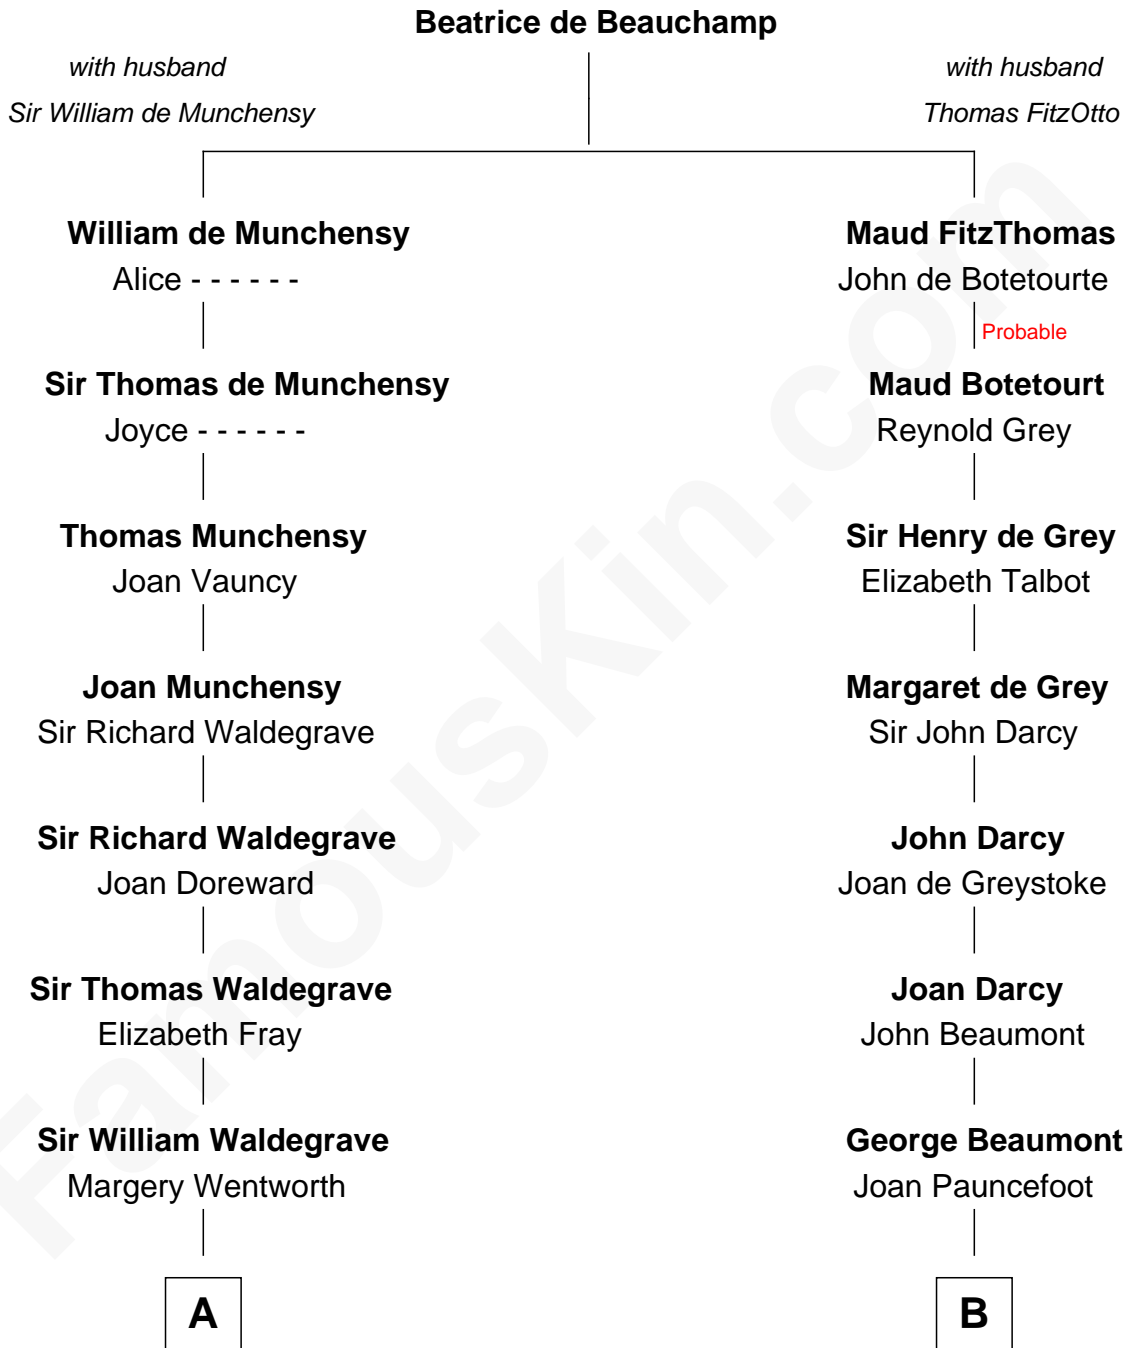

FamousKin.com
Relationship Chart of
Jake Gyllenhaal
Movie Actor

16th cousin 5 times removed of

Lt. Gen. James Brudenell
Leader of the "Charge of the Light Brigade"

C

Anders Leonard Gyllenhaal

Selma Amanda Nelson