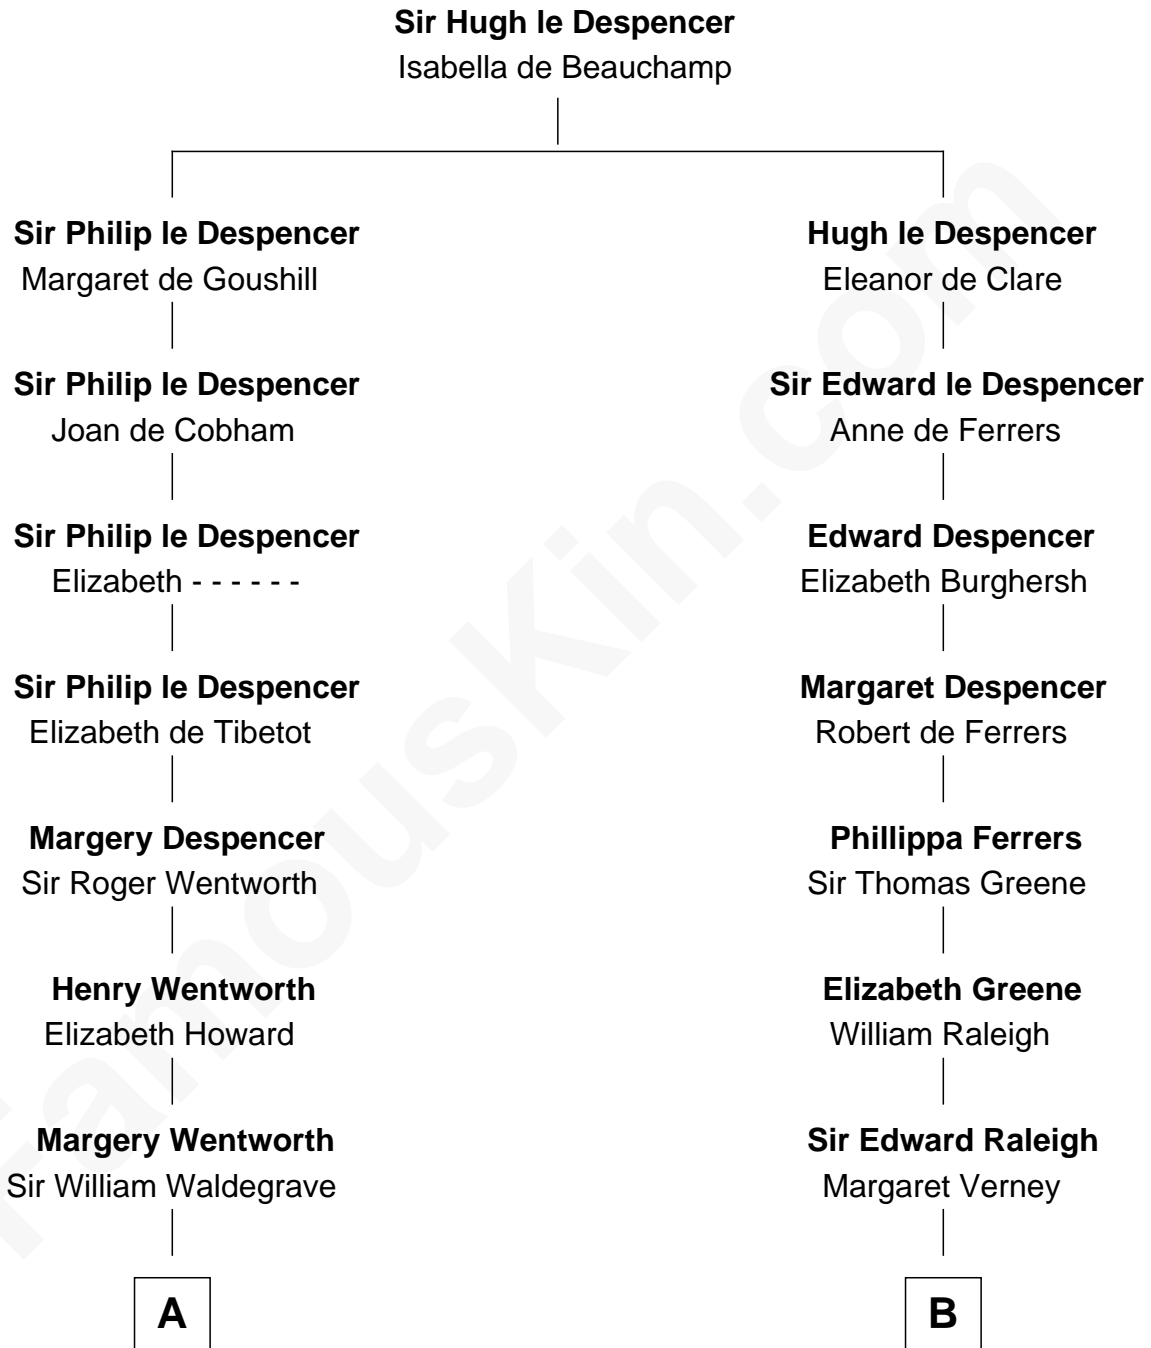

**FamousKin.com**  
**Relationship Chart of**  
**Jake Gyllenhaal**  
*Movie Actor*

13th cousin 8 times removed of  
**Jonathan Swift**  
*Author of Gulliver's Travels*

**C**

Anders Leonard Gyllenhaal

Selma Amanda Nelson

Leonard Ephraim Gyllenhaal

Philo Pendleton

Hugh Anders Gyllenhaal

Virginia Lowrie Childs

Stephen Roark Gyllenhaal

Naomi Achs

**Jake Gyllenhaal**

*Movie Actor*