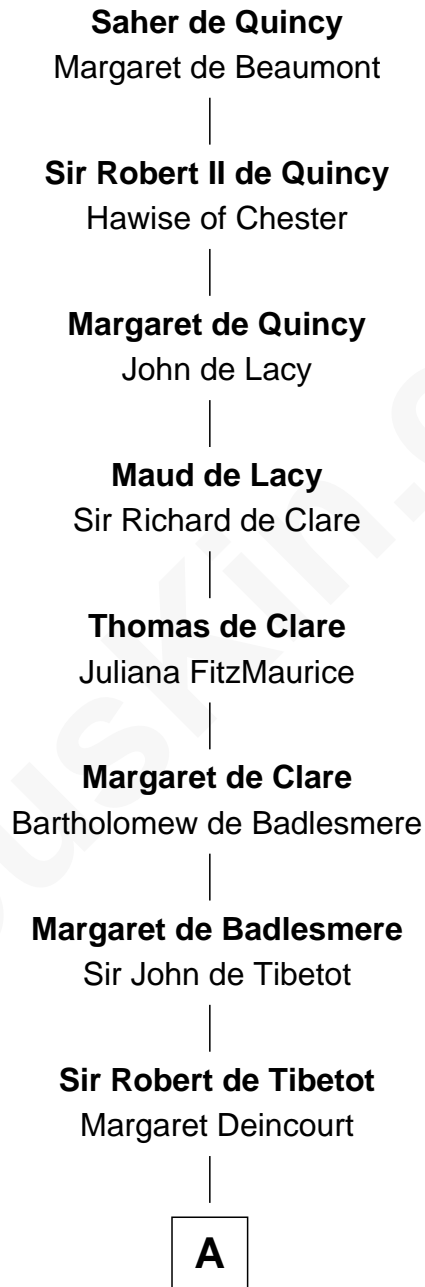

FamousKin.com Relationship Chart of

Jake Gyllenhaal

Movie Actor

24th Great-grandson of

Saher de Quincy

Magna Carta Surety

A

Elizabeth de Tibetot
Sir Philip le Despencer

Margery Despencer
Sir Roger Wentworth

Henry Wentworth
Elizabeth Howard

Margery Wentworth
Sir William Waldegrave

Dorothy Waldegrave
Sir John Spring

Bridget Spring
Thomas Fleetwood

Sir William Fleetwood
Jane Clifton

Sir Miles Fleetwood
Anne Luke

Sir George Fleetwood
Brita Gyllenstierna

Gustaf Miles Fleetwood
Märta Stake

B

B

Gustaf Adolf Fleetwood

Anna Ugglå

Eleonora Margareta Fleetwood