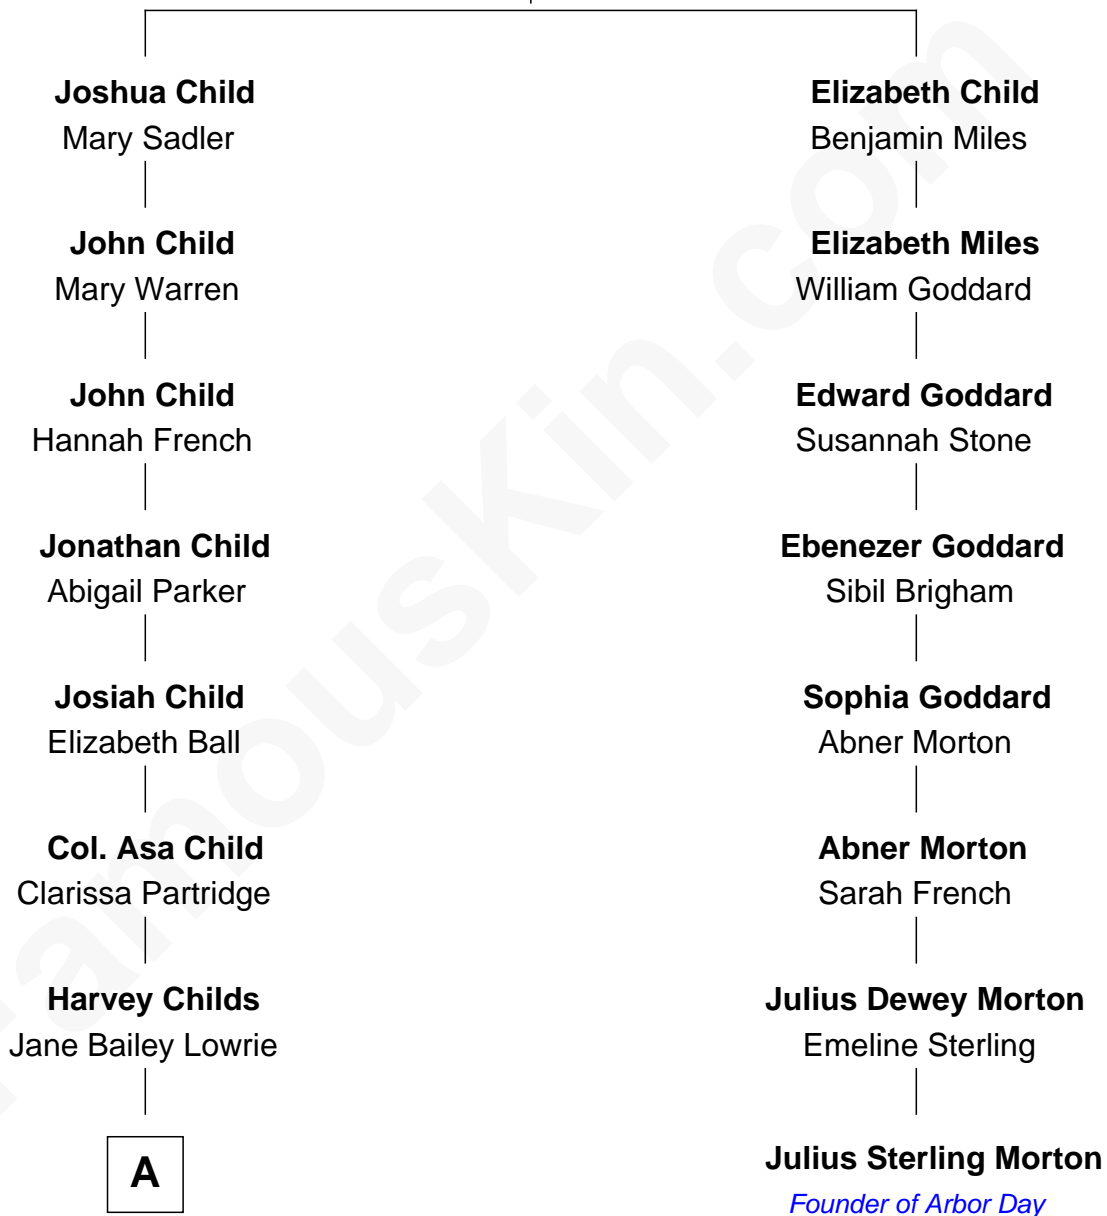

FamousKin.com Relationship Chart of

Jake Gyllenhaal

Movie Actor

7th cousin 4 times removed of

Julius Sterling Morton

Founder of Arbor Day

Wolston Child

Ellen Empson

A

—
Walter Cameron Childs

Edith Worcester Smith

—
Geoffrey Stafford Childs

Olivia Hughes Waelchli

—
Virginia Lowrie Childs

Hugh Anders Gyllenhaal

—
Stephen Roark Gyllenhaal