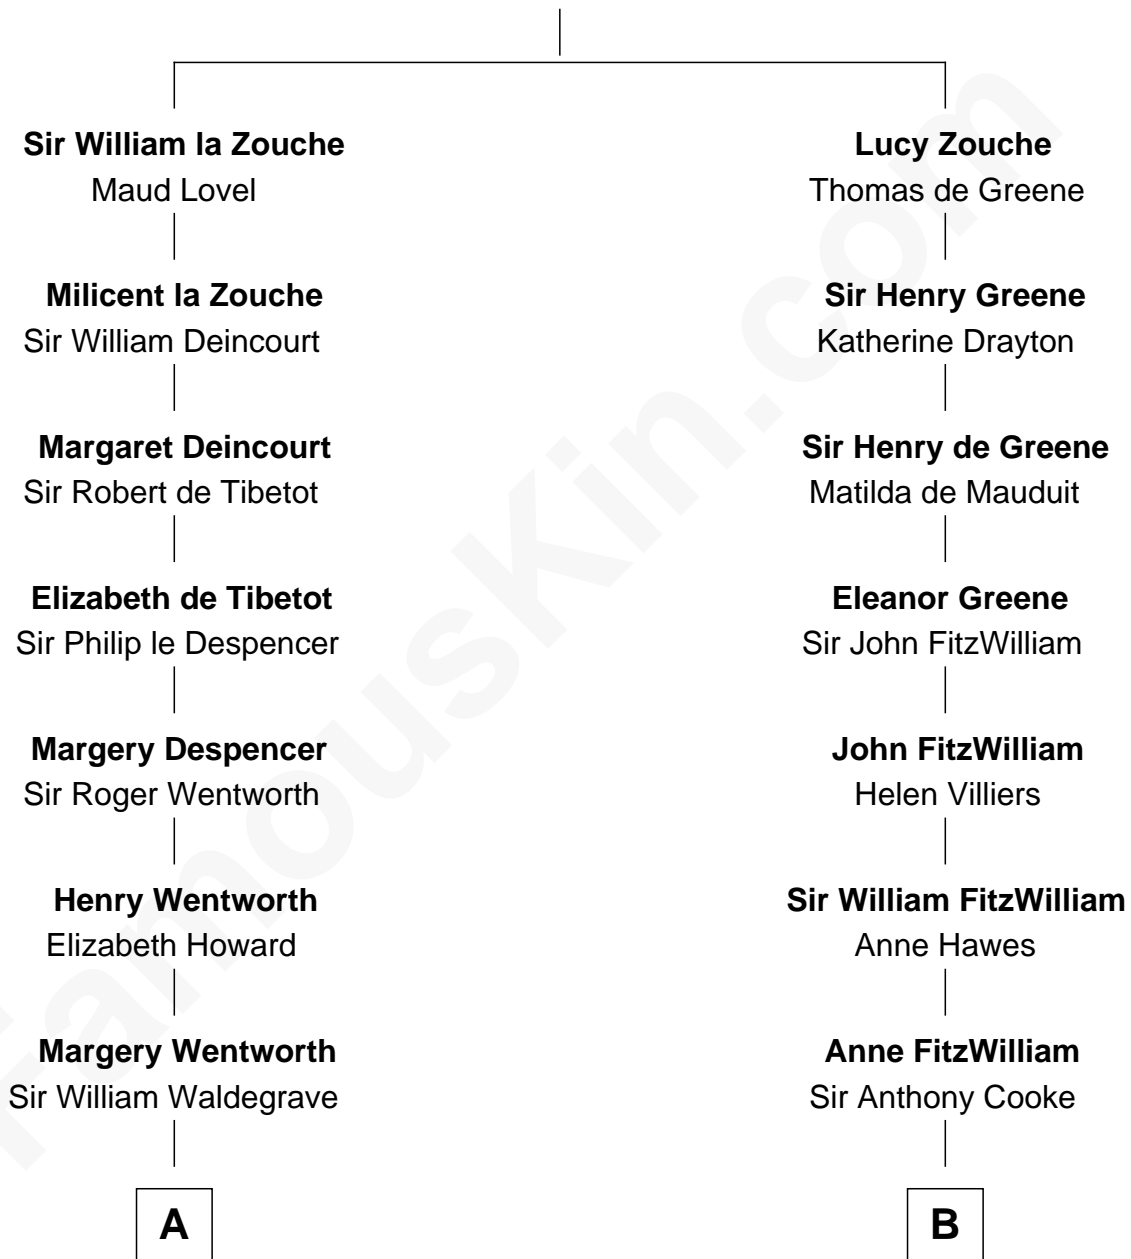

# FamousKin.com Relationship Chart of

**Jake Gyllenhaal**

*Movie Actor*

21st cousin of

**Hugh Grant**

*Movie Actor*

**Eudo la Zouche**  
Milicent de Cantilupe

**C**

**Anders Leonard Gyllenhaal**

Selma Amanda Nelson

**Leonard Ephraim Gyllenhaal**

Philo Pendleton

**Hugh Anders Gyllenhaal**

Virginia Lowrie Childs

**Stephen Roark Gyllenhaal**

Naomi Achs

**Jake Gyllenhaal**

*Movie Actor*

**D**

**Cyril Randolph**

Frances Selina Hervey

**Felton George Randolph**

Emily Margaret Nepean

**Margaret Isobel Randolph**