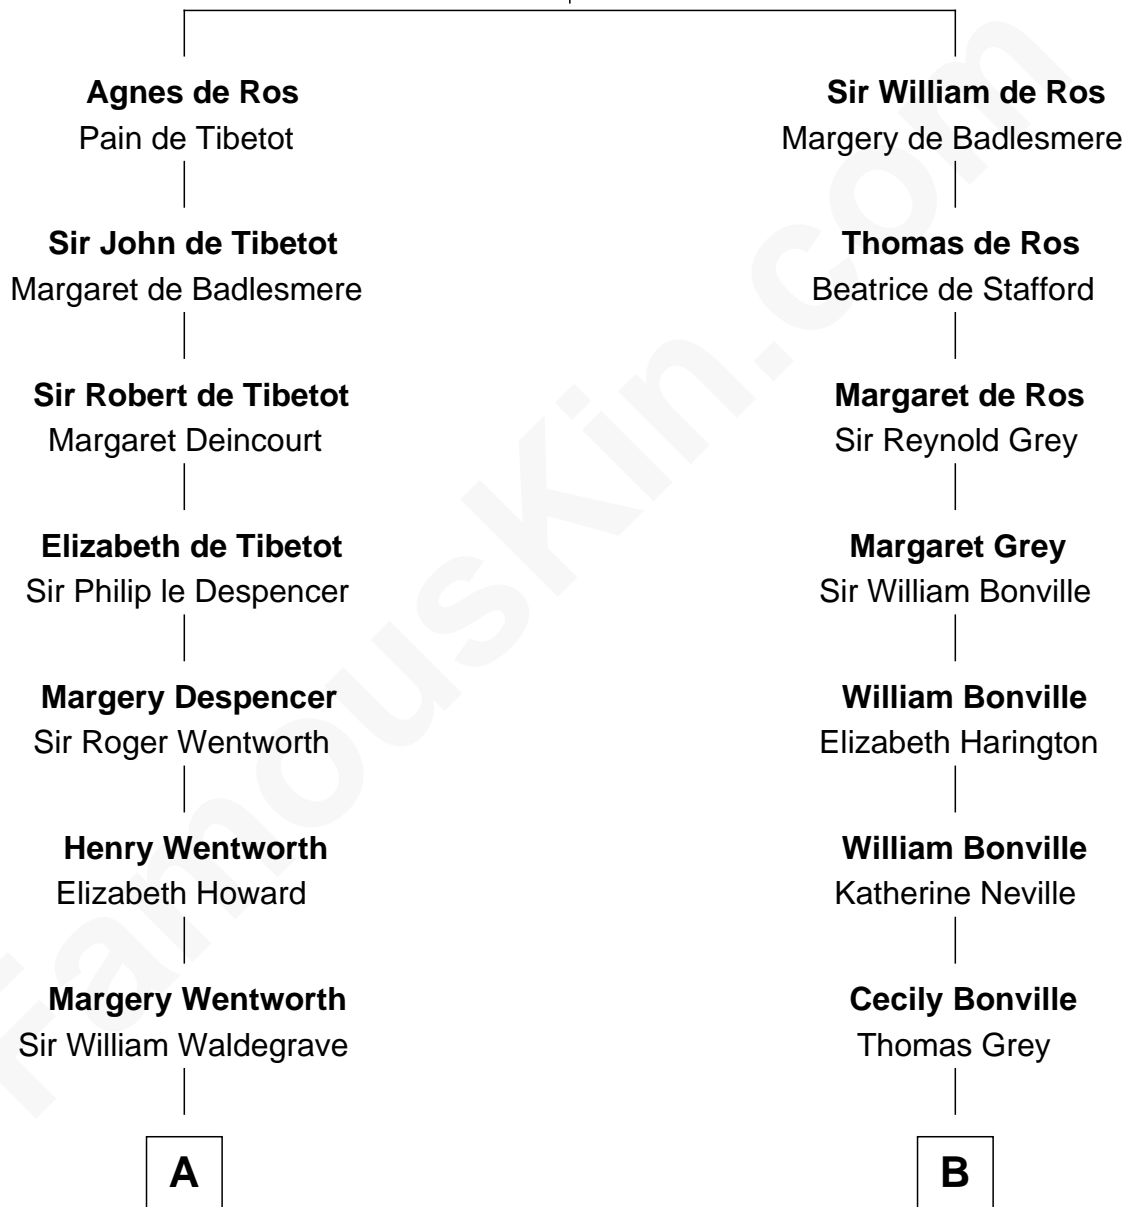

# FamousKin.com Relationship Chart of

**Jake Gyllenhaal**

*Movie Actor*

21st cousin of

**George Hamilton**

*TV and Movie Actor*

**William de Ros**

Maude de Vaux

**C**

**Anders Leonard Gyllenhaal**  
Selma Amanda Nelson

**Leonard Ephraim Gyllenhaal**  
Philo Pendleton

**Hugh Anders Gyllenhaal**  
Virginia Lowrie Childs

**Stephen Roark Gyllenhaal**  
Naomi Achs

**Jake Gyllenhaal**  
*Movie Actor*

**D**

**William C. Gilman**  
Mary Ann Stevens

**George C. Gilman**  
Elizabeth Melissa Lane

**Lillian C. Gilman**  
Harry Fuller Hamilton

**George William Hamilton**  
Anne Lucille Stevens

**George Hamilton**  
*TV and Movie Actor*