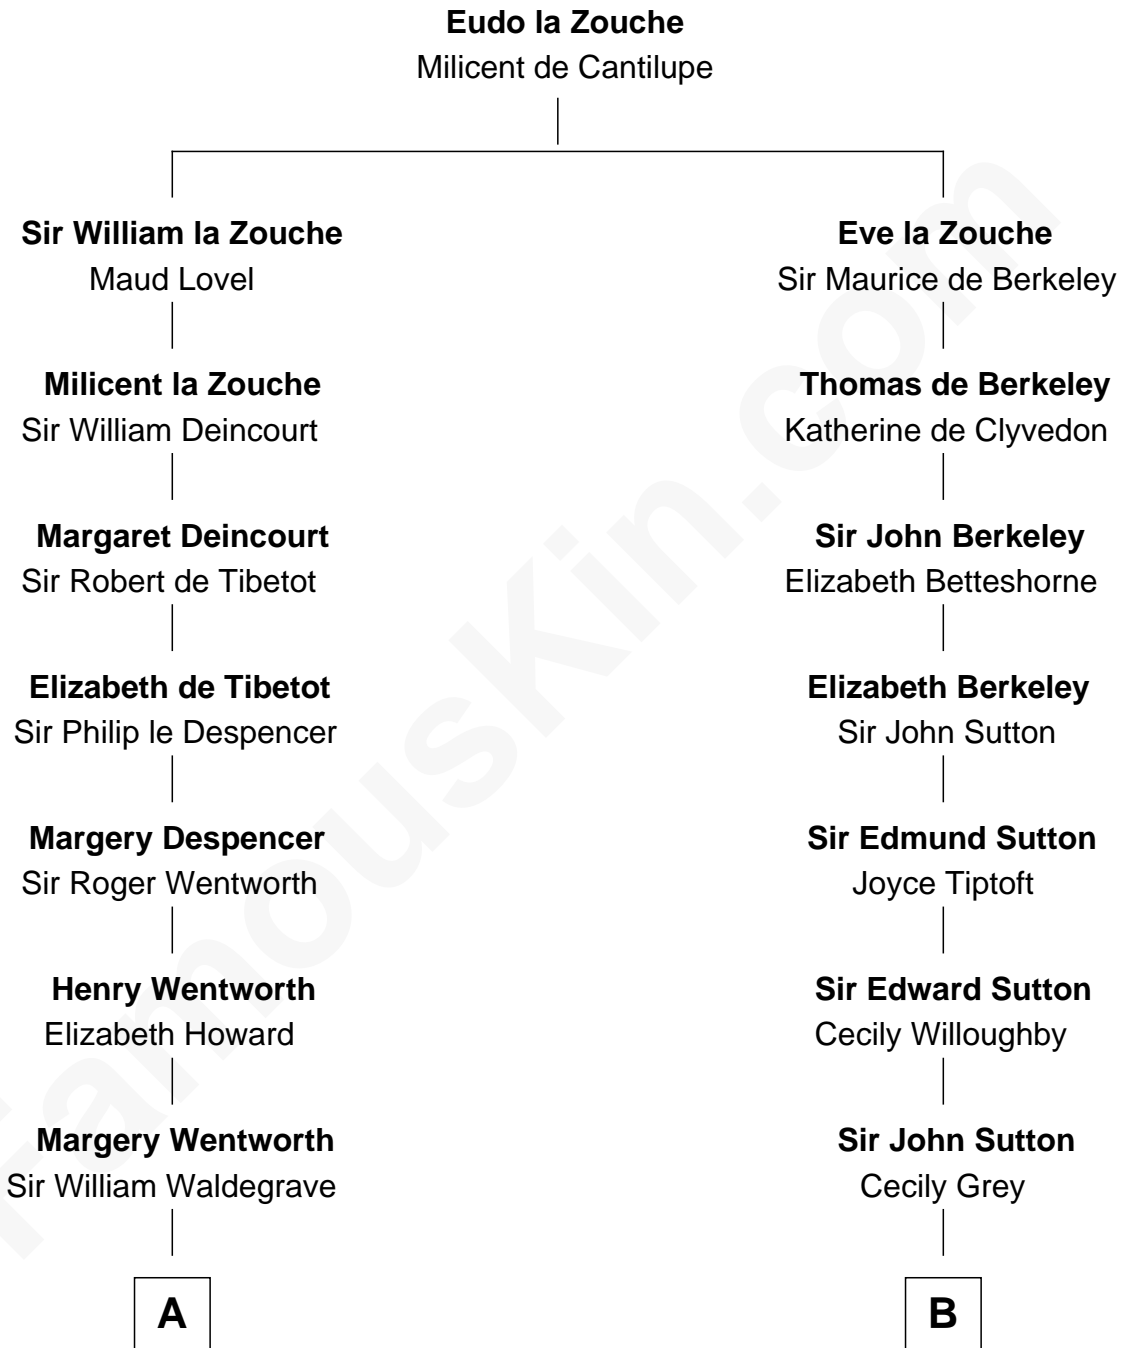

**FamousKin.com**  
**Relationship Chart of**  
**Jake Gyllenhaal**  
*Movie Actor*

20th cousin 1 time removed of  
**George Hamilton**  
*TV and Movie Actor*

**C**

**Anders Leonard Gyllenhaal**  
Selma Amanda Nelson

**Leonard Ephraim Gyllenhaal**  
Philo Pendleton

**Hugh Anders Gyllenhaal**  
Virginia Lowrie Childs

**Stephen Roark Gyllenhaal**  
Naomi Achs

**Jake Gyllenhaal**  
*Movie Actor*

**D**

**George C. Gilman**  
Elizabeth Melissa Lane