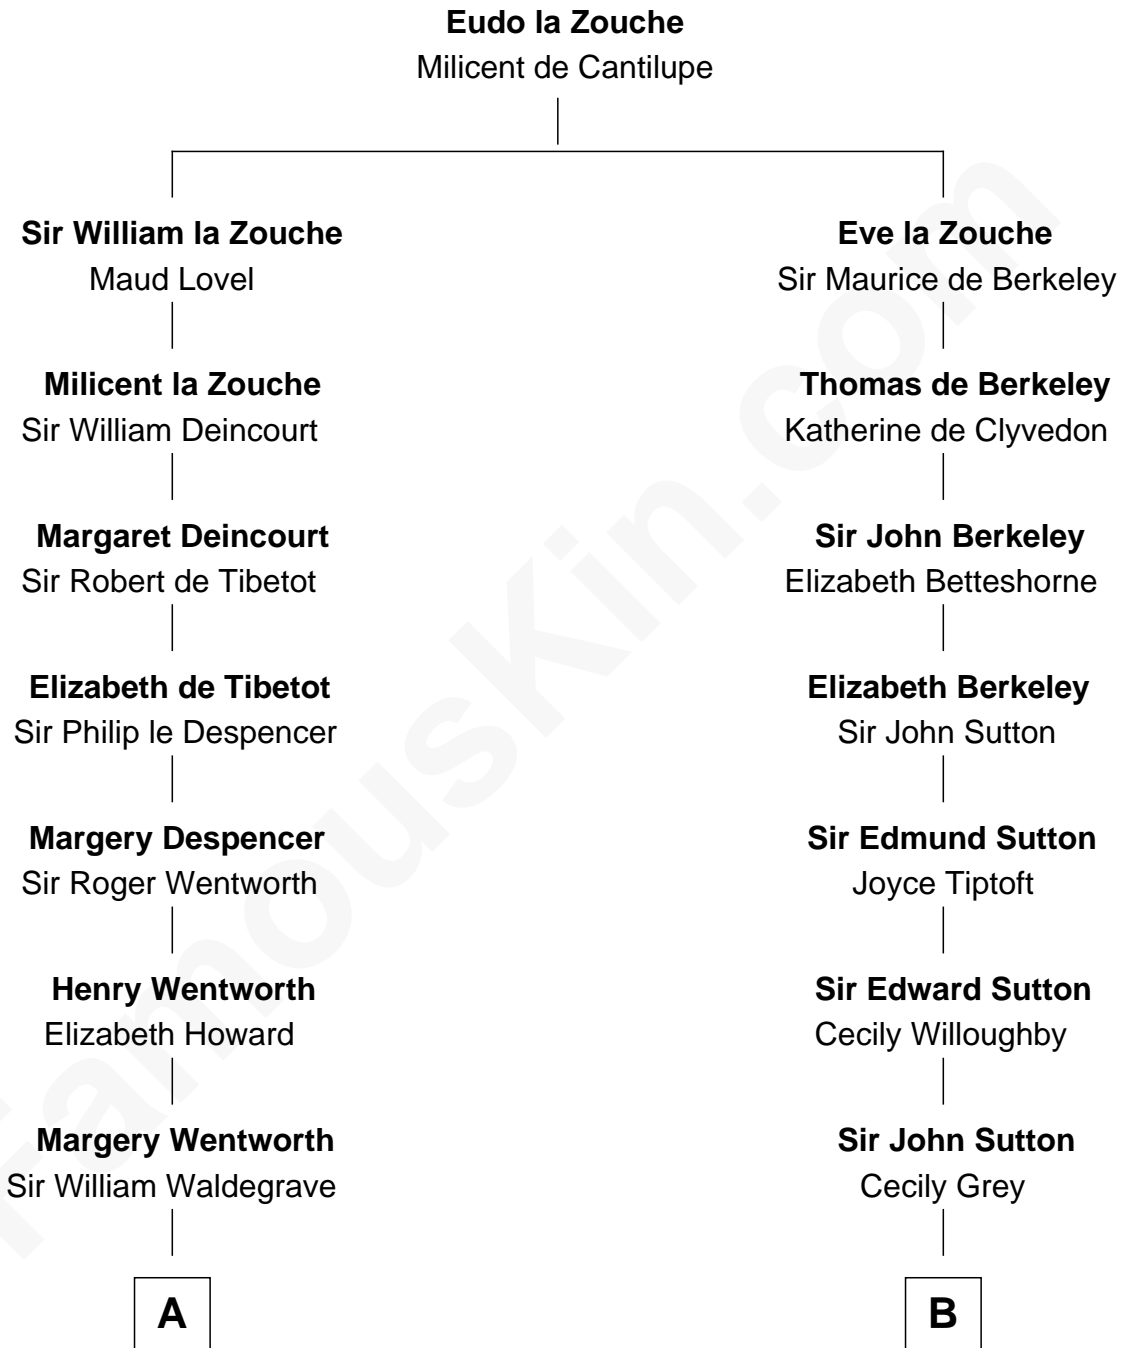

FamousKin.com
Relationship Chart of
Jake Gyllenhaal
Movie Actor

19th cousin 2 times removed of
Dick Clark
Radio and TV Host

C

Anders Leonard Gyllenhaal

Selma Amanda Nelson

Leonard Ephraim Gyllenhaal

Philo Pendleton

Hugh Anders Gyllenhaal

Virginia Lowrie Childs

Stephen Roark Gyllenhaal

Naomi Achs

Jake Gyllenhaal

Movie Actor

D

Charles Fuller Barnard