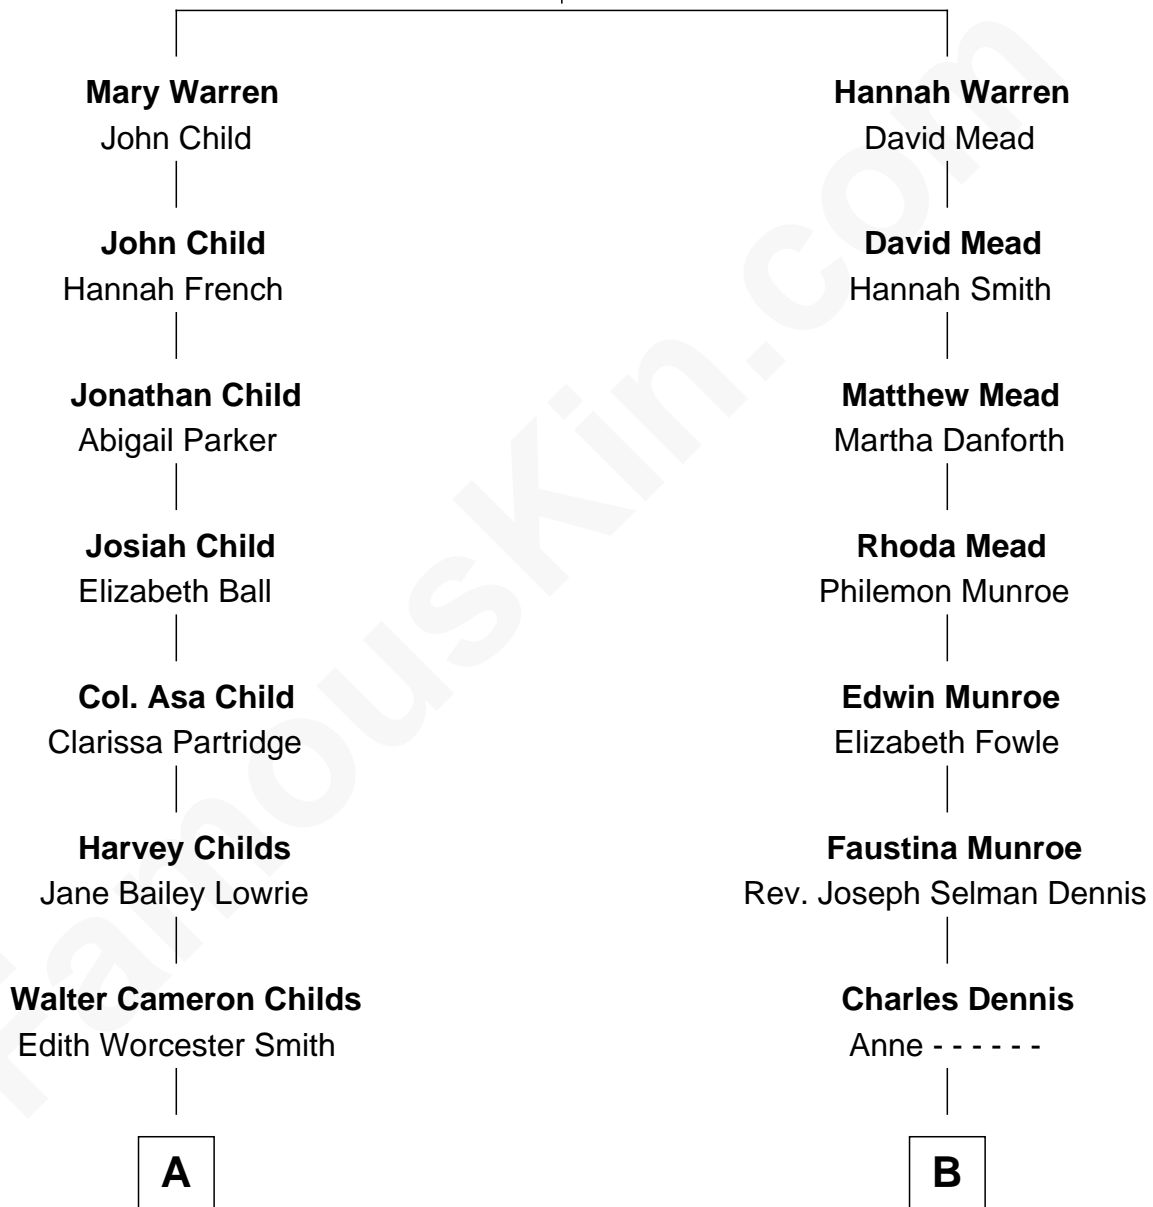

FamousKin.com
Relationship Chart of
Jake Gyllenhaal
Movie Actor

9th cousin 1 time removed of
Nathaniel Philbrick
Author of In the Heart of the Sea

Daniel Warren
 Mary Barron

A

Geoffrey Stafford Childs

Olivia Hughes Waelchli