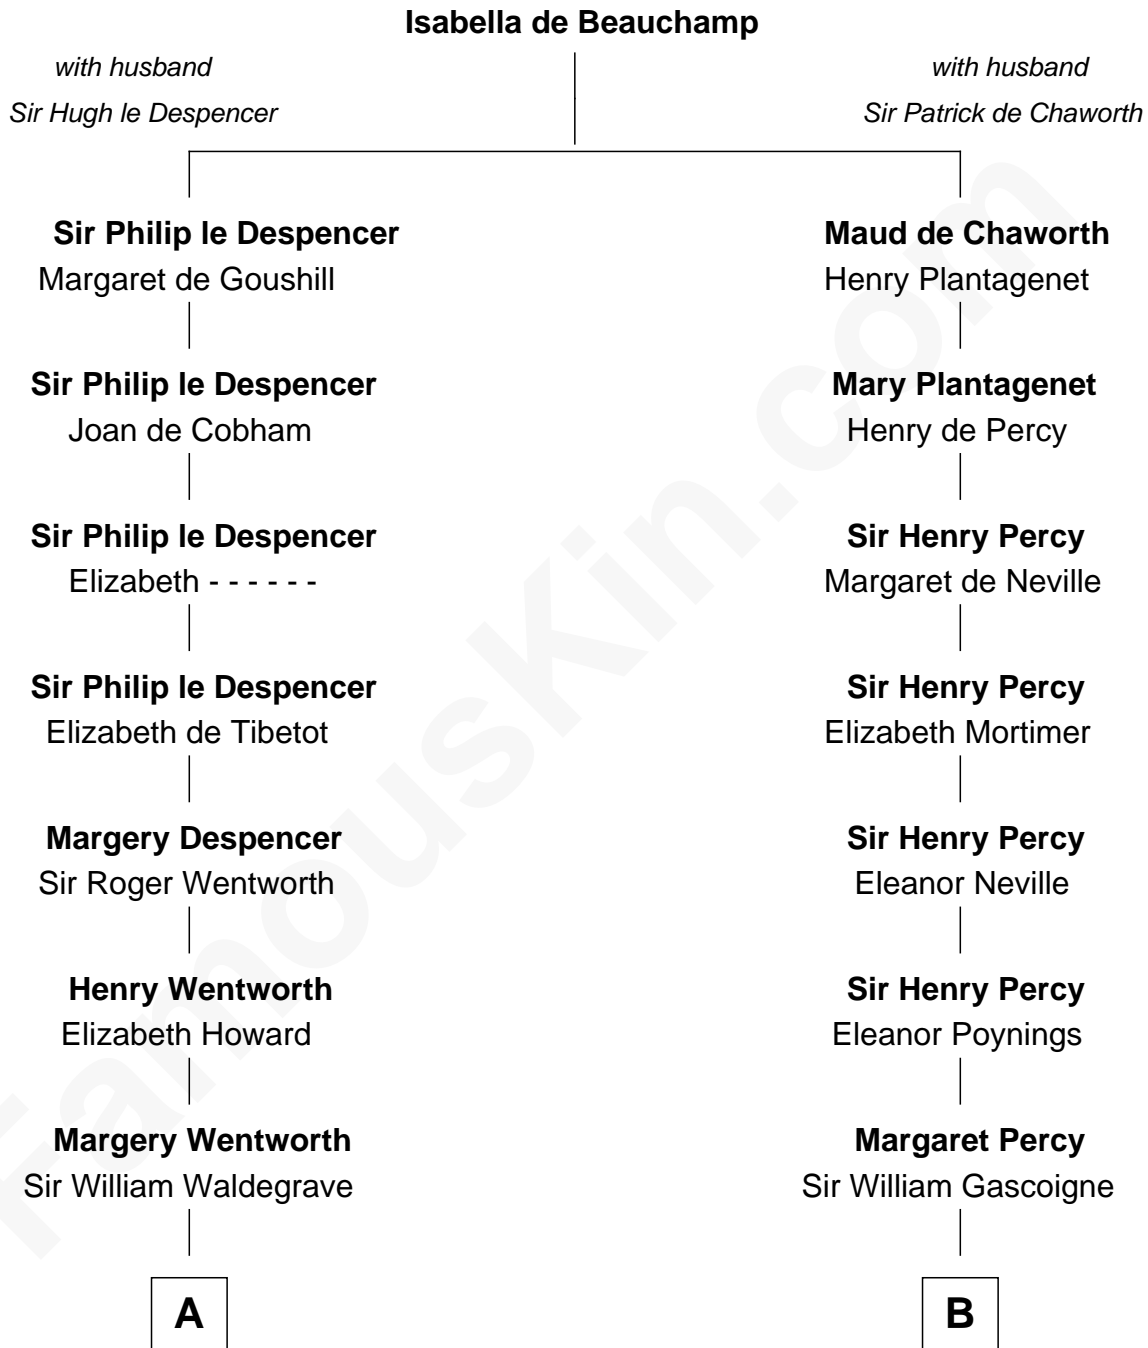

**FamousKin.com**  
**Relationship Chart of**  
**Jake Gyllenhaal**  
*Movie Actor*

**16th cousin 5 times removed of**  
**Harriet Martineau**  
*Author of The Hour and the Man*

**C**

**Anders Leonard Gyllenhaal**

Selma Amanda Nelson

**Leonard Ephraim Gyllenhaal**

Philo Pendleton

**Hugh Anders Gyllenhaal**

Virginia Lowrie Childs

**Stephen Roark Gyllenhaal**

Naomi Achs

**Jake Gyllenhaal**