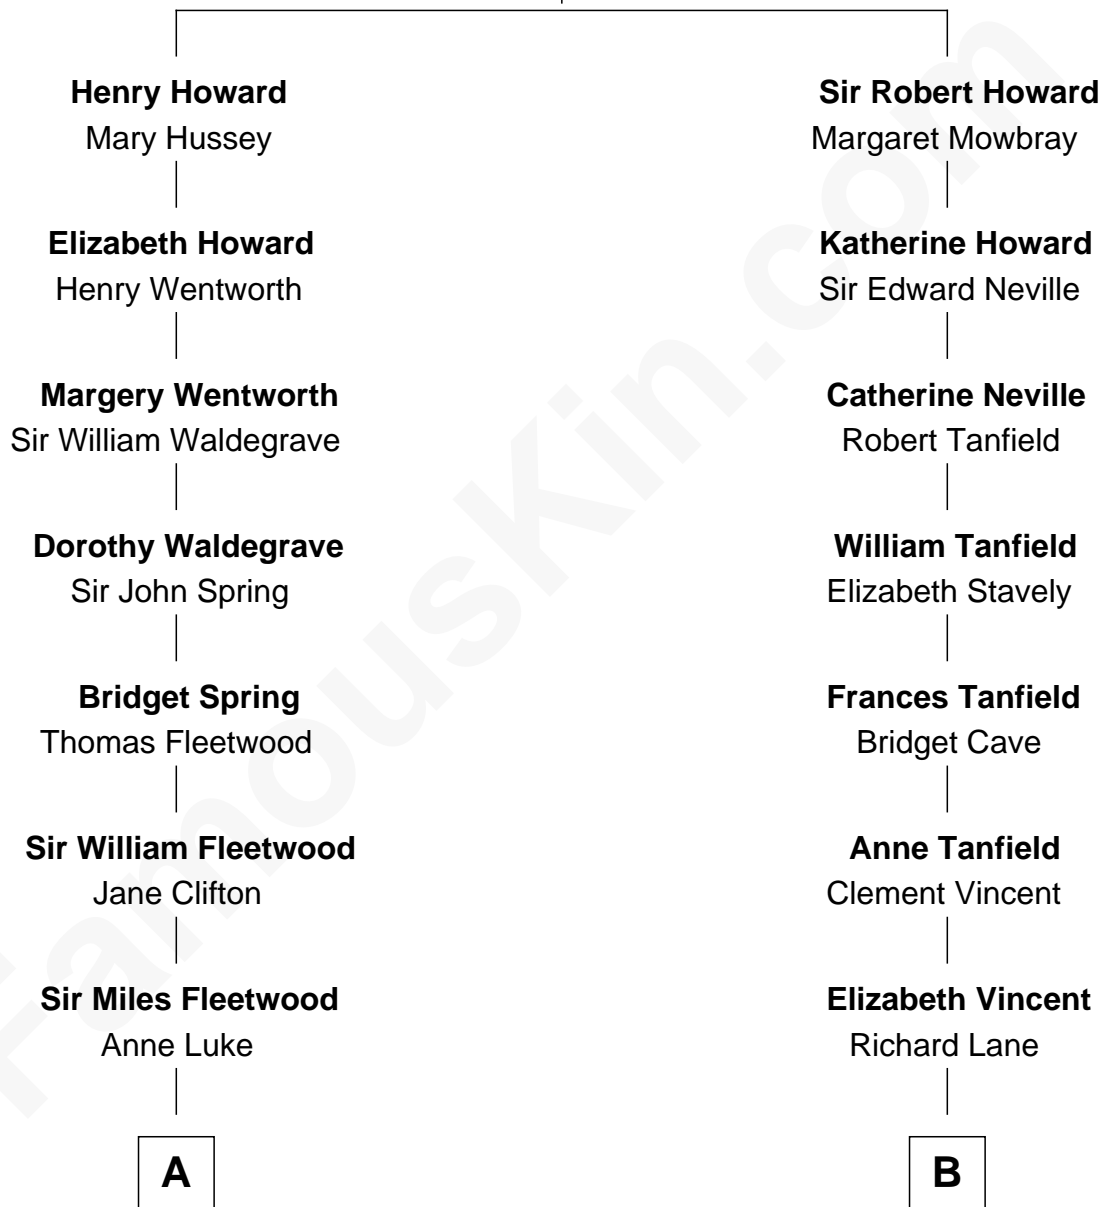

FamousKin.com
Relationship Chart of
Jake Gyllenhaal
Movie Actor

17th cousin 2 times removed of
Mary Chapin Carpenter
Singer and Songwriter

Sir John Howard
 Alice Tendring

C

Harrison Marshall Robertson

Mary MacKenzie

Mary Bowie Robertson

Chapin Carpenter

Mary Chapin Carpenter

Singer and Songwriter

FamousKin.com