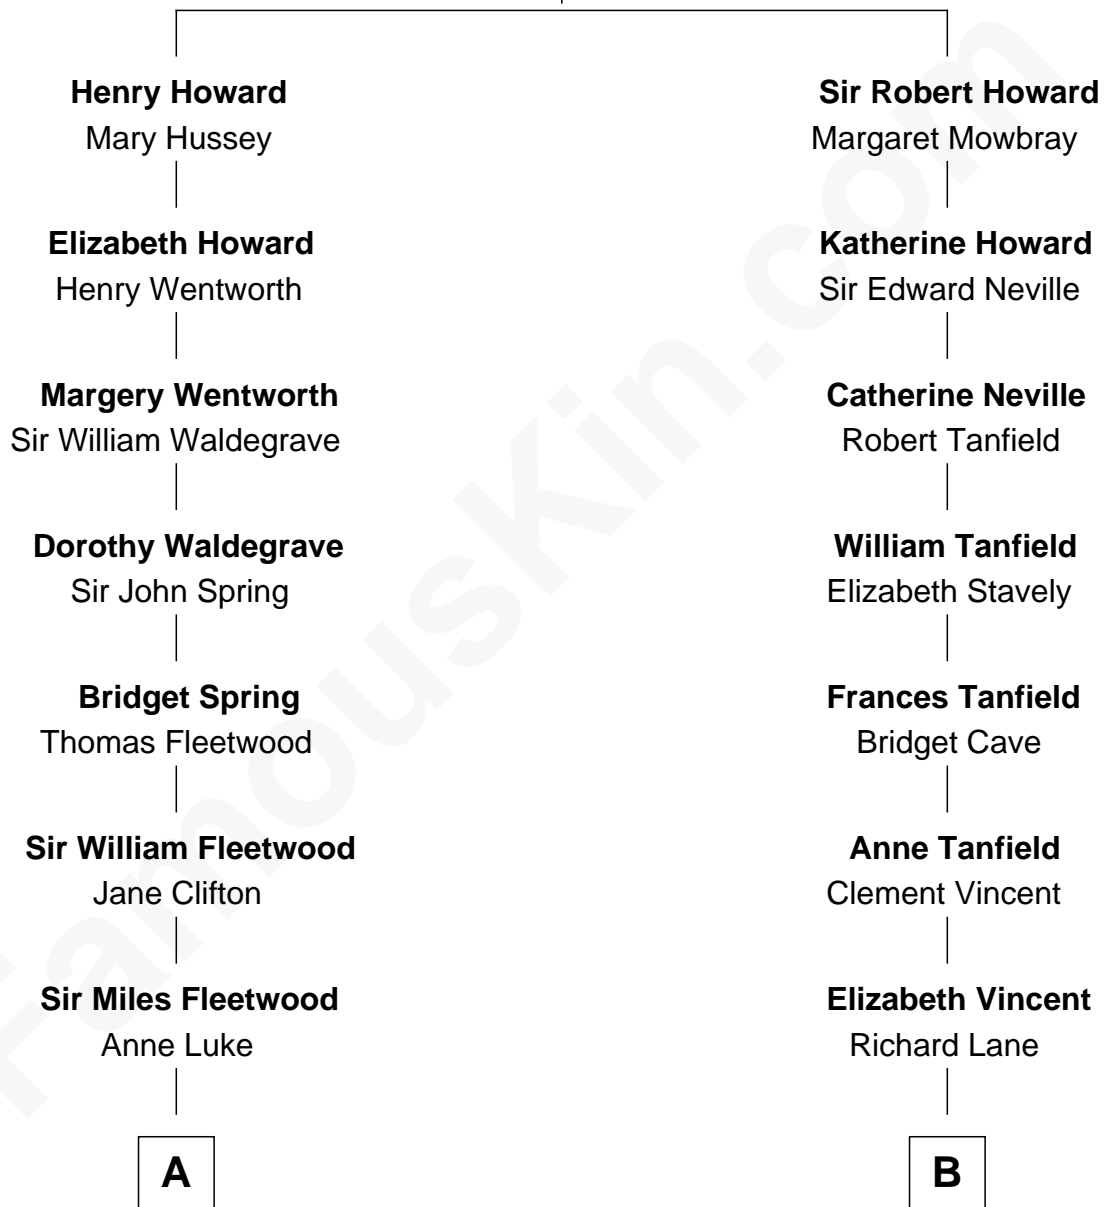

FamousKin.com
Relationship Chart of
Jake Gyllenhaal
Movie Actor

17th cousin 2 times removed of

Edward Norton
Movie Actor

Sir John Howard
 Alice Tendring

C

Betty Kent Harrison
Edward Mower Norton

Edward Mower Norton
Lydia Robinson Rouse

Edward Norton
Movie Actor

FamousKin.com