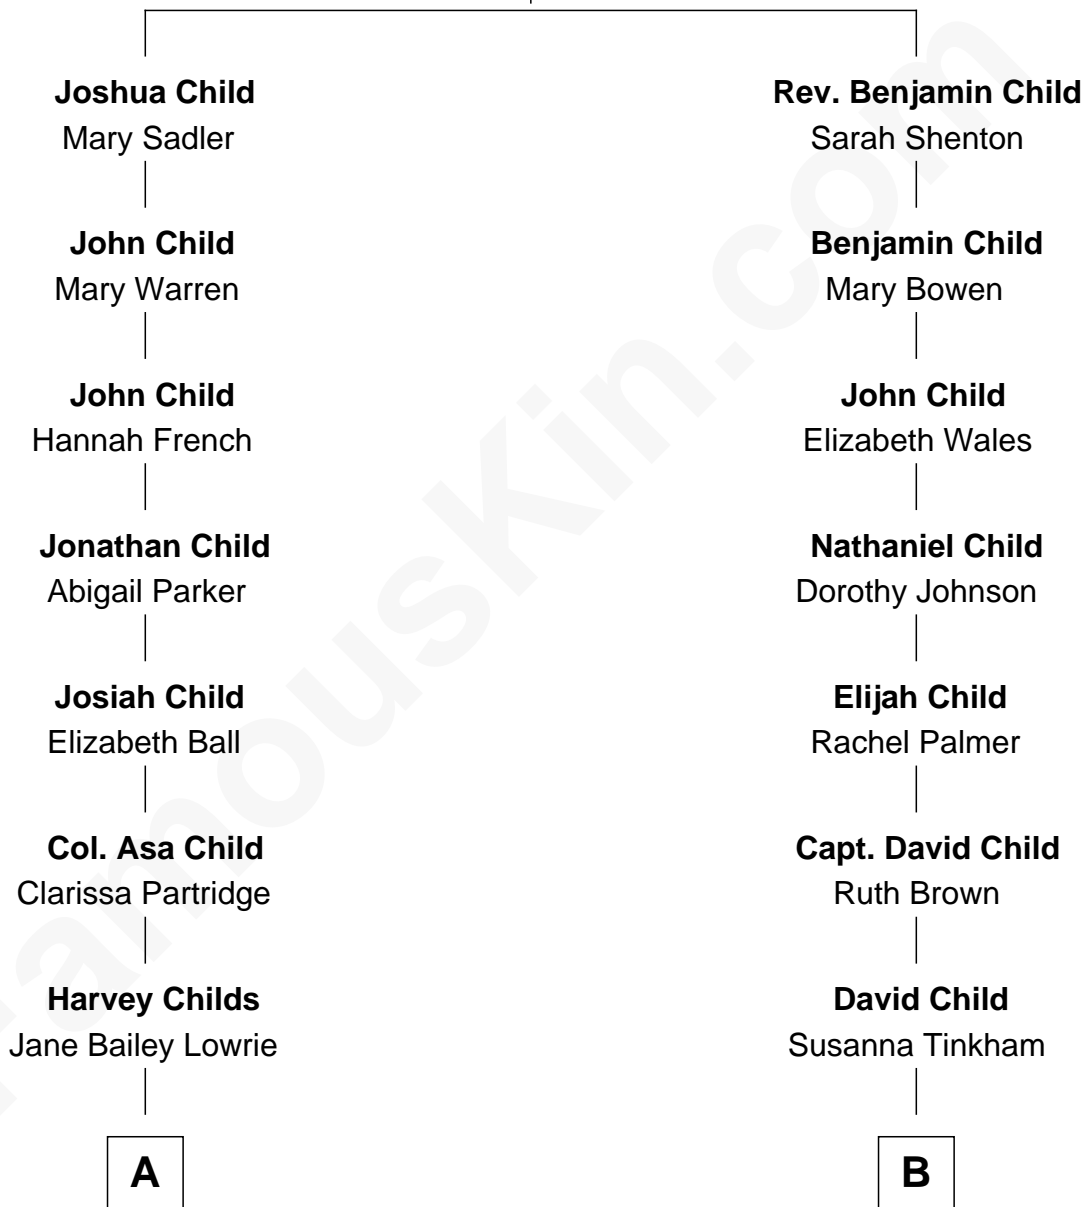

FamousKin.com Relationship Chart of

Jake Gyllenhaal

Movie Actor

11th cousin of

Dick Van Dyke

TV Actor - "The Dick Van Dyke Show"

Wolston Child

Ellen Empson

A

Walter Cameron Childs
Edith Worcester Smith

Geoffrey Stafford Childs
Olivia Hughes Waelchli

Virginia Lowrie Childs
Hugh Anders Gyllenhaal

Stephen Roark Gyllenhaal
Naomi Achs

Jake Gyllenhaal
Movie Actor

B

David Lorenzo Child
Margaret Longwell Dysart

Susan Elizabeth Child
Ninian Alphonse McCord

Charles Cornelius McCord
Adeline Verinda Neal

Hazel Victoria McCord
Loren Wayne Van Dyke

Dick Van Dyke
TV Actor - "The Dick Van Dyke Show"