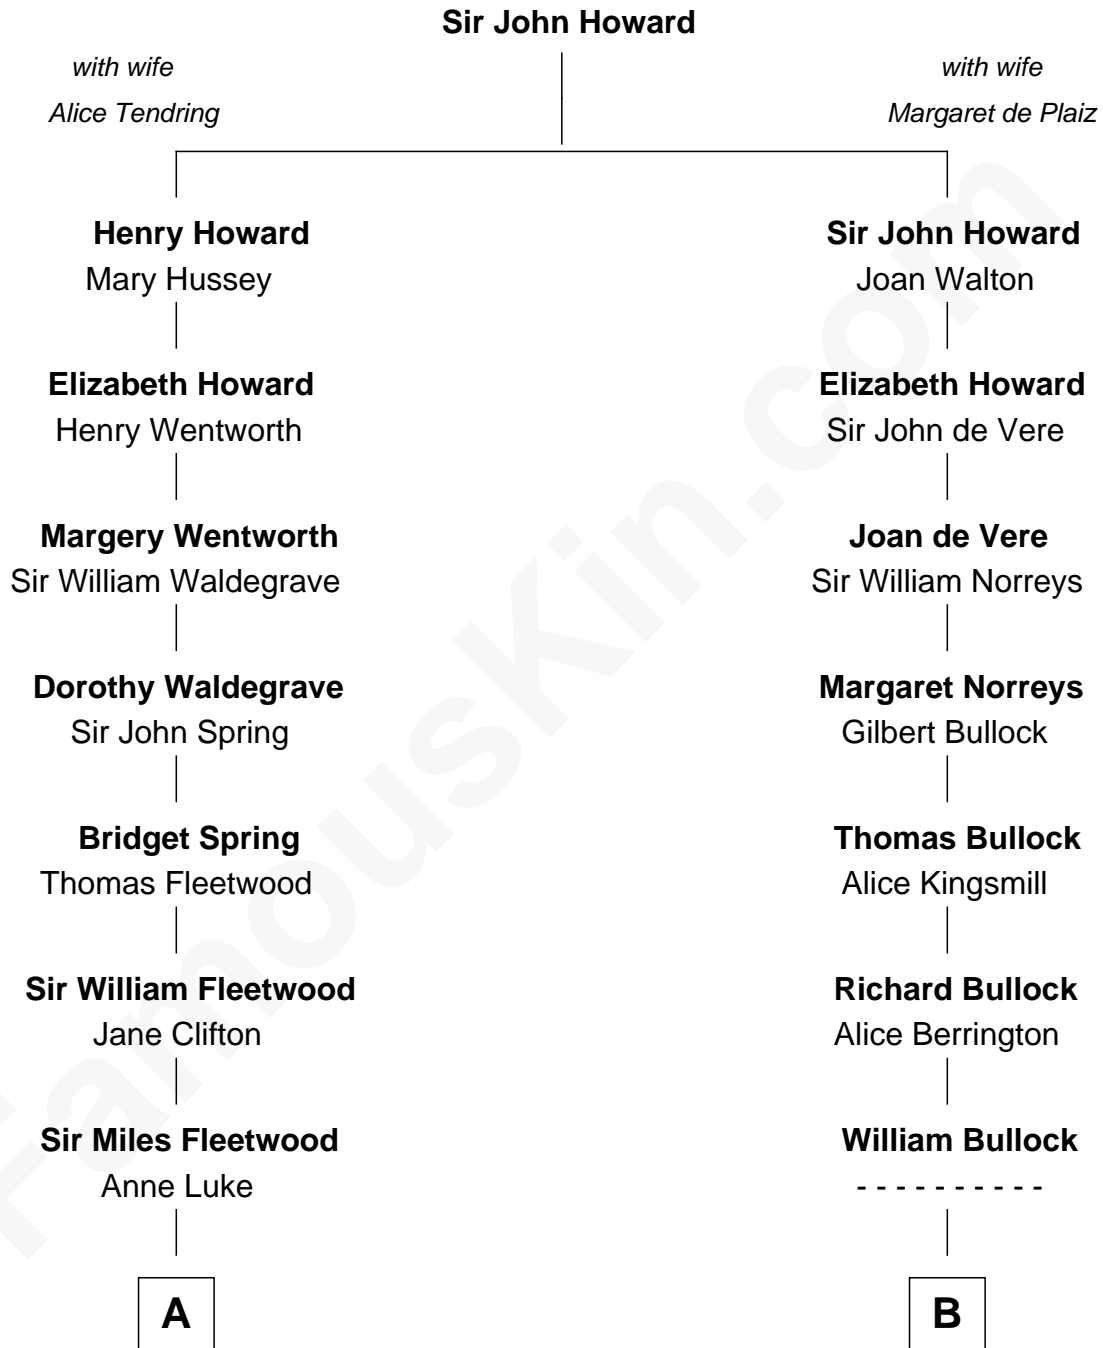

FamousKin.com
Relationship Chart of
Jake Gyllenhaal
Movie Actor

17th cousin 4 times removed of

Kevin Love
NBA All-Star Player

C

William Henry Wilson

Alta Lenora Chitwood

William Coral Wilson

Edith Sophia Sthole