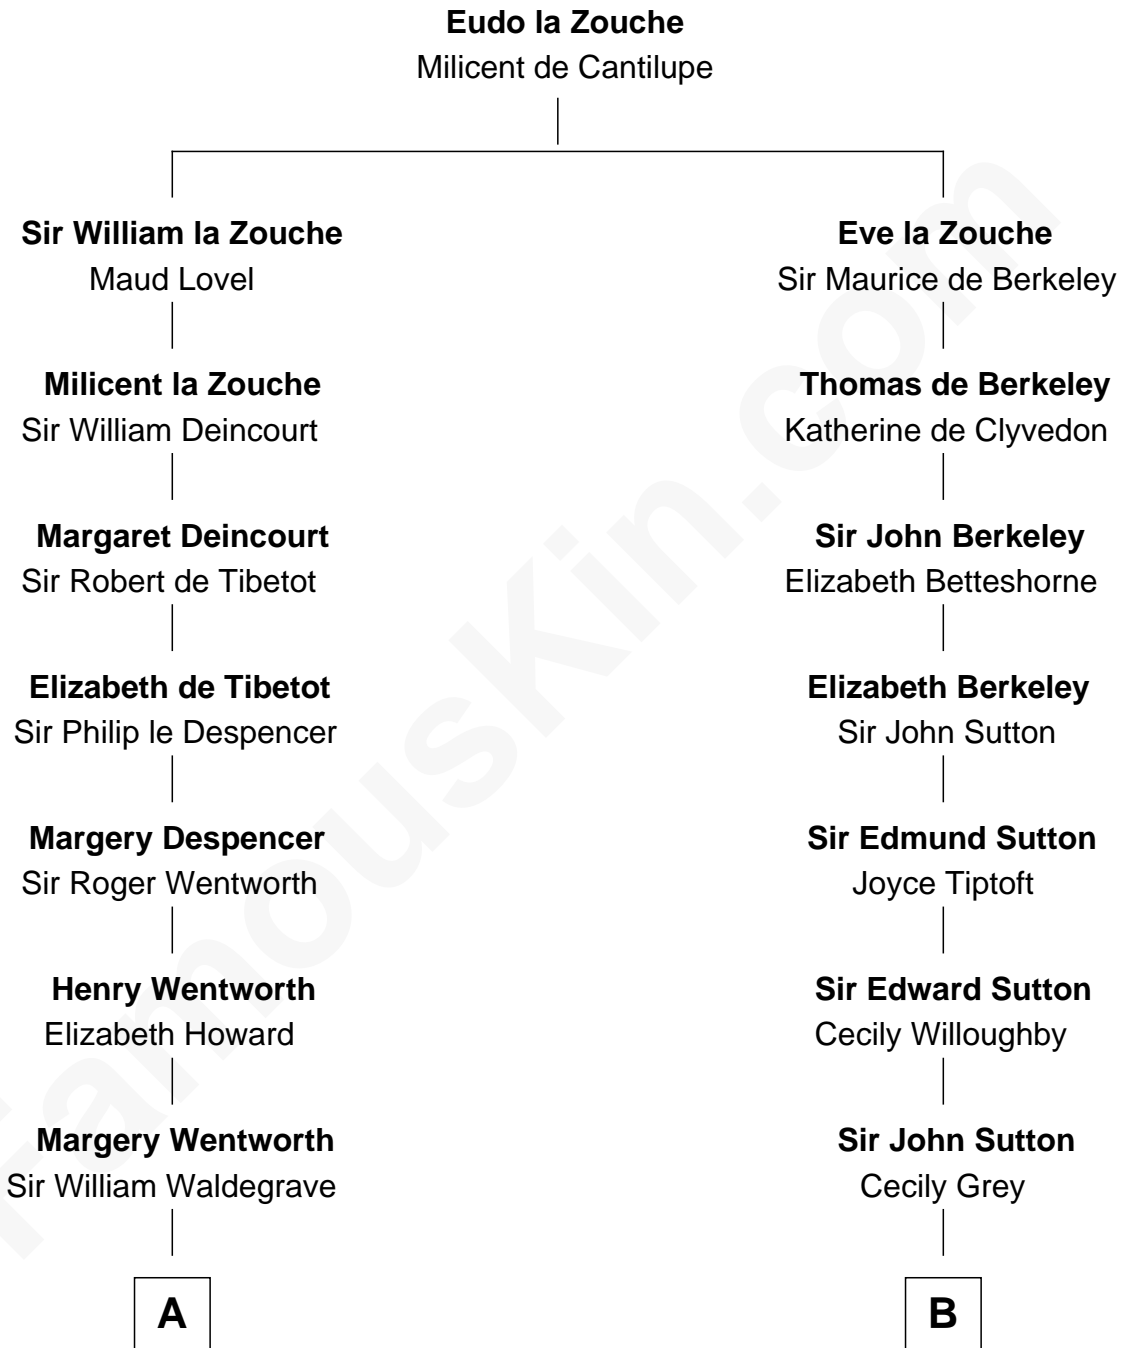

FamousKin.com
Relationship Chart of
Jake Gyllenhaal
Movie Actor

16th cousin 5 times removed of
Oliver Wendell Holmes, Sr.
American "Fireside" Poet

C

Anders Leonard Gyllenhaal

Selma Amanda Nelson

Leonard Ephraim Gyllenhaal