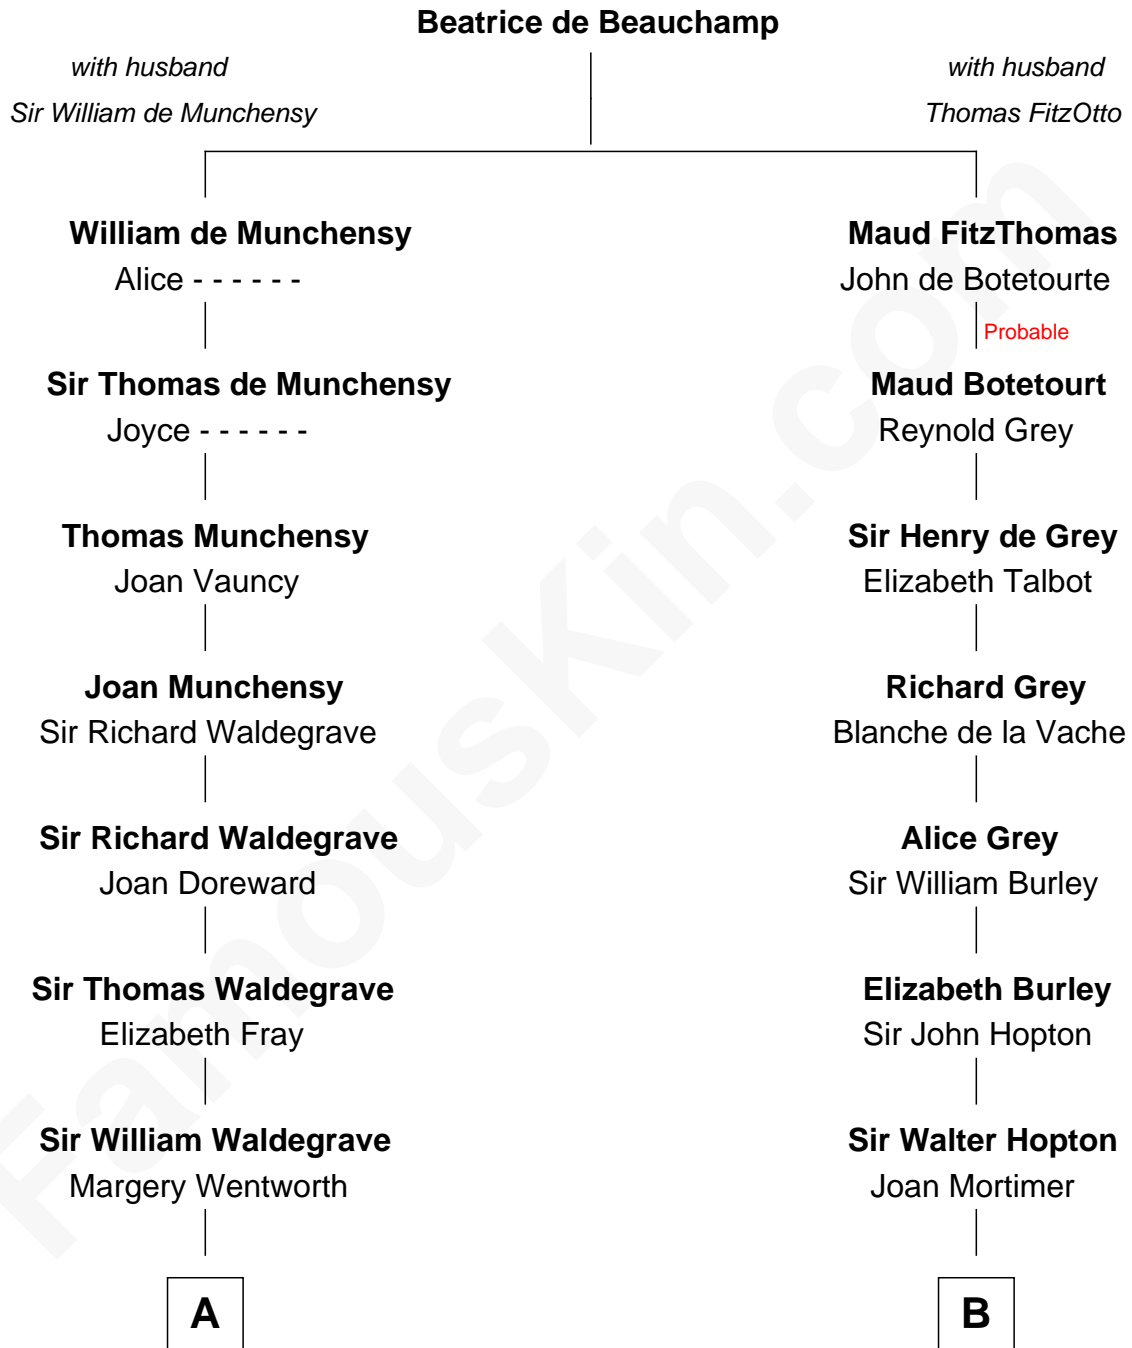

FamousKin.com Relationship Chart of

Jake Gyllenhaal

Movie Actor

21st cousin of

James Russell Lowell

American "Fireside" Poet

C

Anders Leonard Gyllenhaal

Selma Amanda Nelson

Leonard Ephraim Gyllenhaal

Philo Pendleton

Hugh Anders Gyllenhaal

Virginia Lowrie Childs

Stephen Roark Gyllenhaal

Naomi Achs

Jake Gyllenhaal