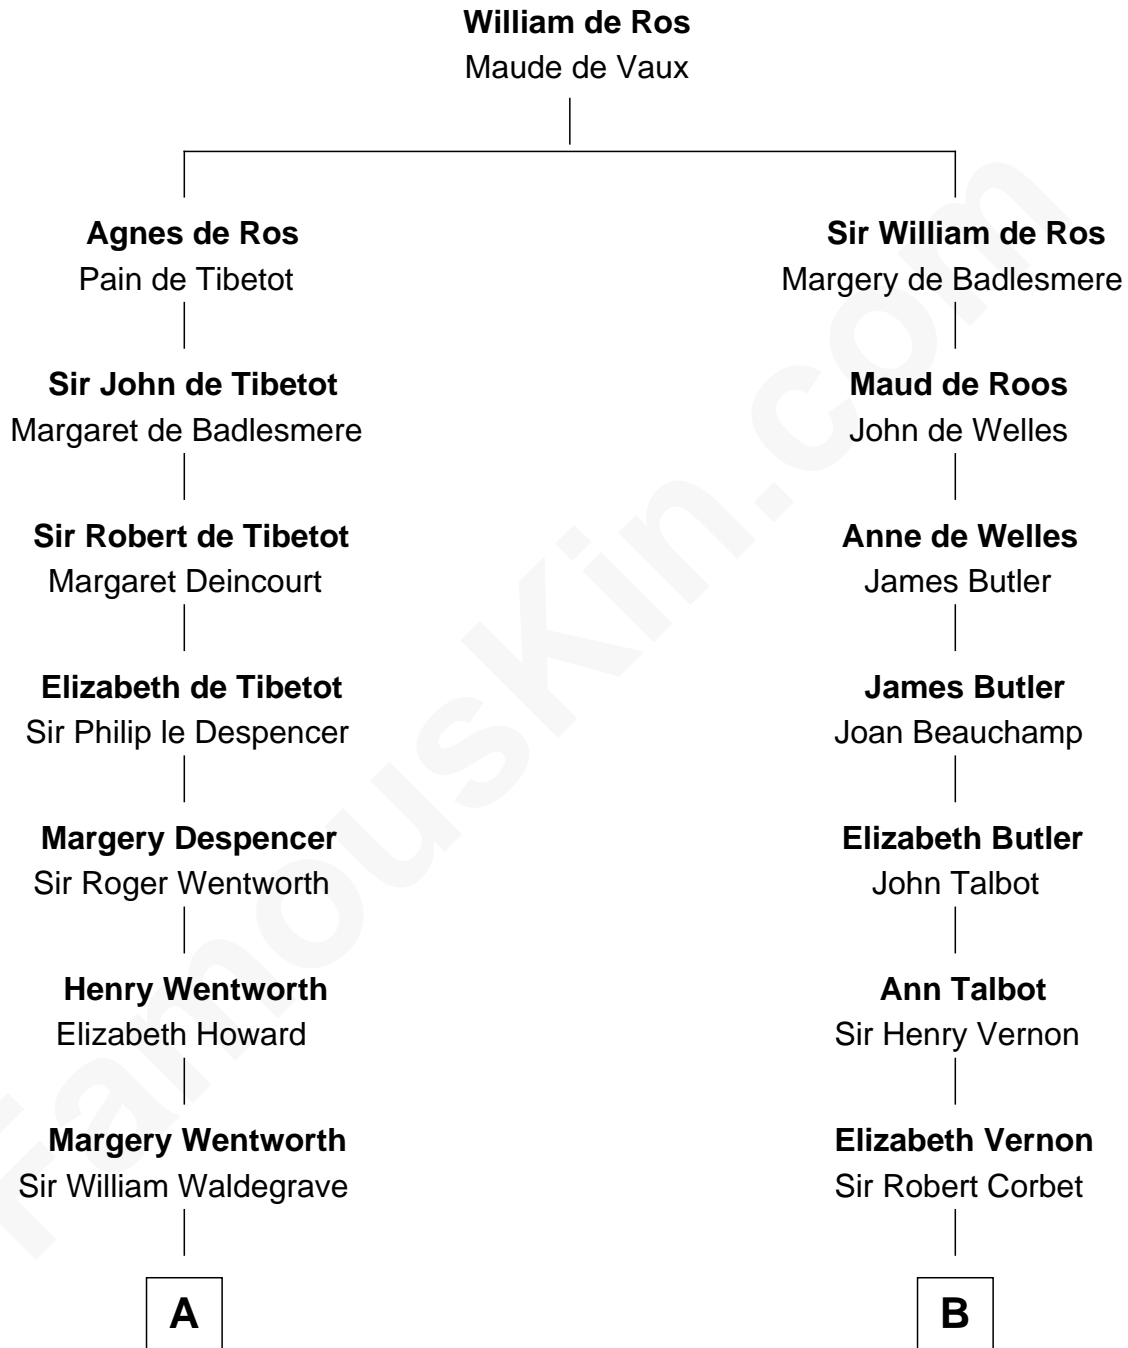

**FamousKin.com**  
**Relationship Chart of**  
**Jake Gyllenhaal**  
*Movie Actor*

17th cousin 4 times removed of

**James Russell Lowell**  
*American "Fireside" Poet*

**C**

Anders Leonard Gyllenhaal

Selma Amanda Nelson

Leonard Ephraim Gyllenhaal

Philo Pendleton

Hugh Anders Gyllenhaal

Virginia Lowrie Childs

Stephen Roark Gyllenhaal

Naomi Achs

**Jake Gyllenhaal**

*Movie Actor*