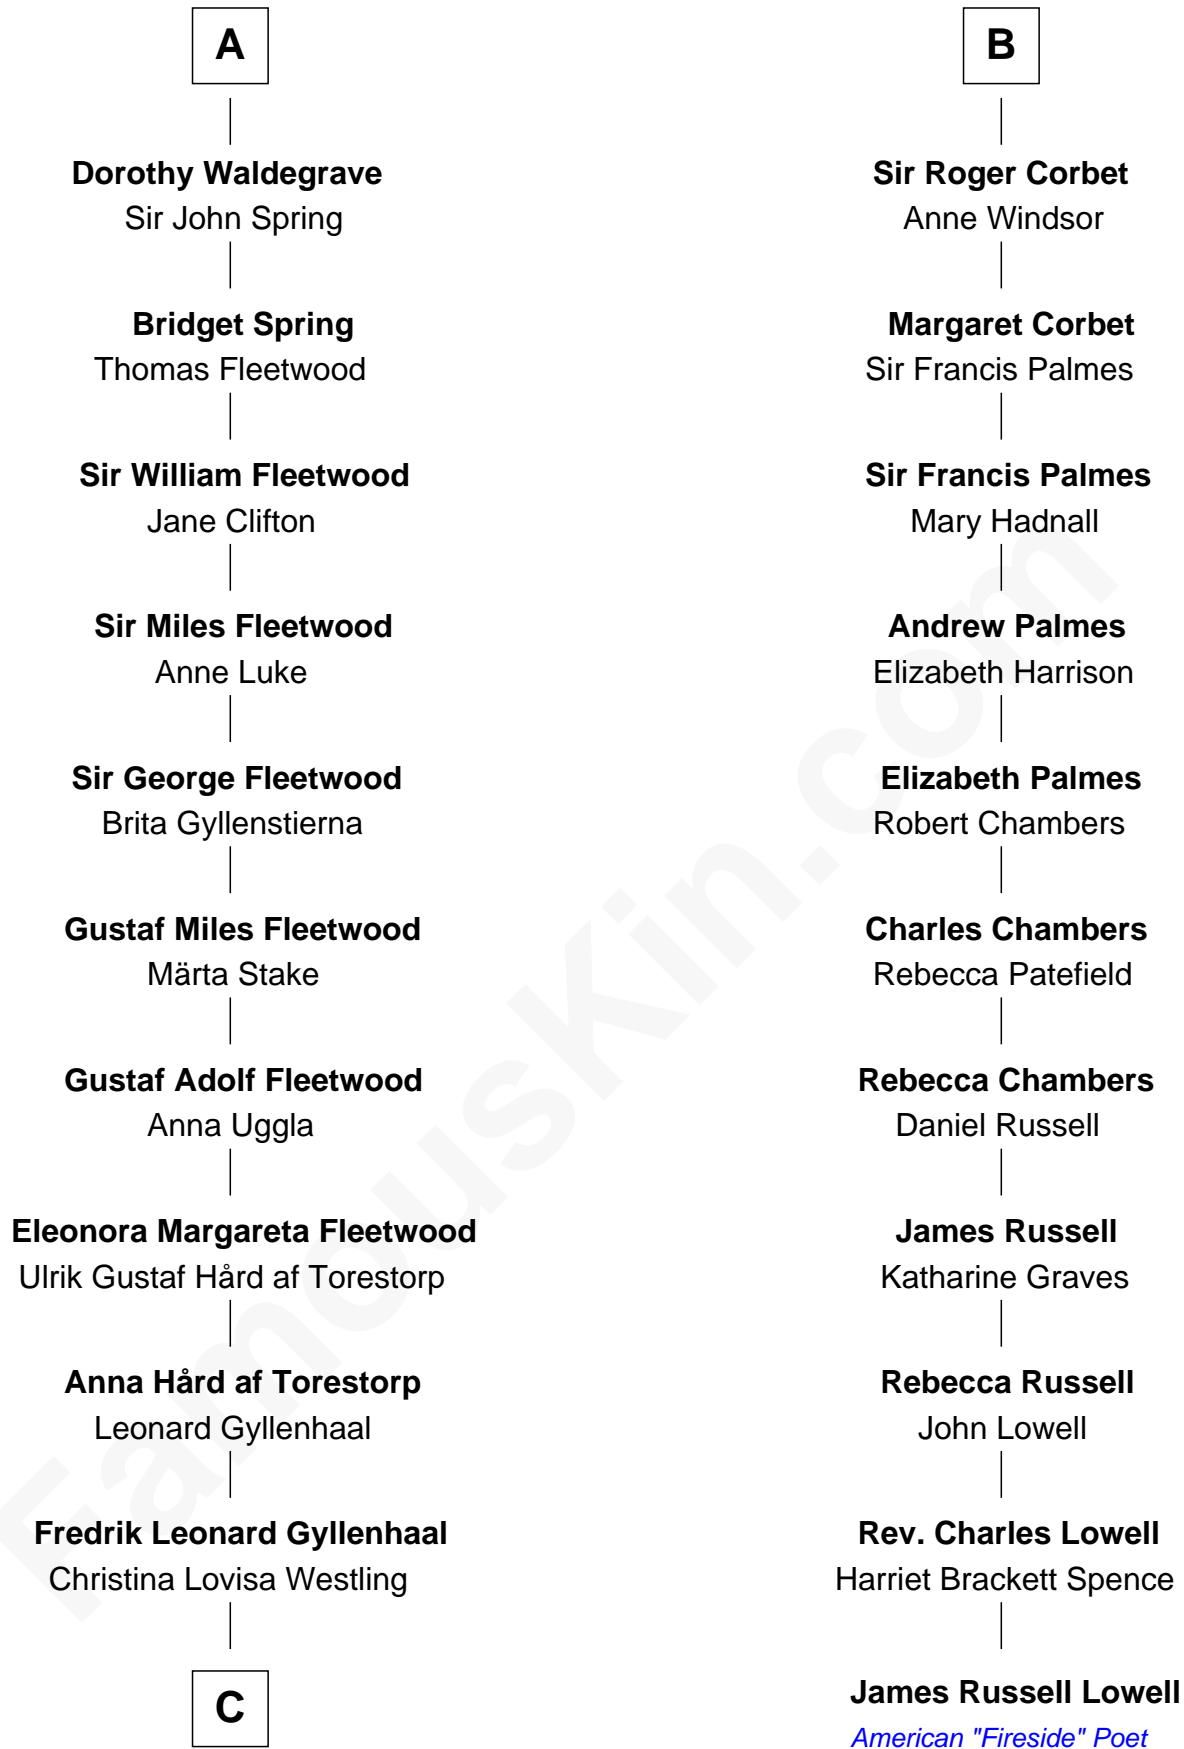

**FamousKin.com**  
**Relationship Chart of**  
**Jake Gyllenhaal**  
*Movie Actor*

17th cousin 4 times removed of

**James Russell Lowell**  
*American "Fireside" Poet*

**C**

Anders Leonard Gyllenhaal

Selma Amanda Nelson

Leonard Ephraim Gyllenhaal

Philo Pendleton

Hugh Anders Gyllenhaal

Virginia Lowrie Childs

Stephen Roark Gyllenhaal

Naomi Achs

**Jake Gyllenhaal**

*Movie Actor*