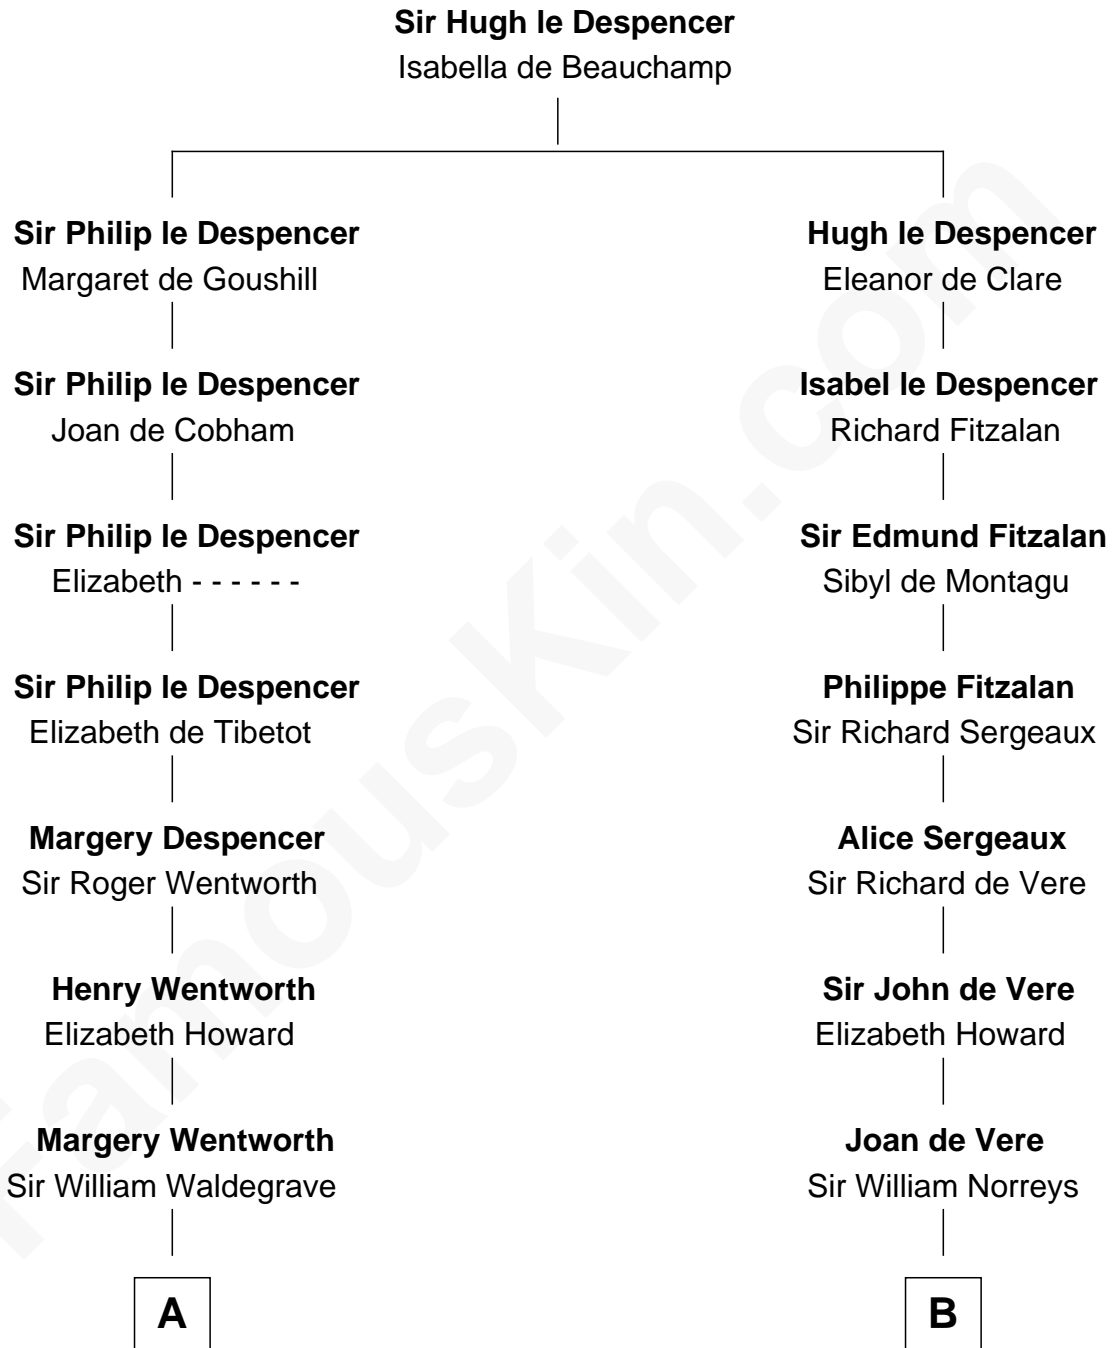

FamousKin.com
Relationship Chart of
Jake Gyllenhaal
Movie Actor

18th cousin 3 times removed of
James Russell Lowell
American "Fireside" Poet

C

Anders Leonard Gyllenhaal
Selma Amanda Nelson

Leonard Ephraim Gyllenhaal
Philo Pendleton