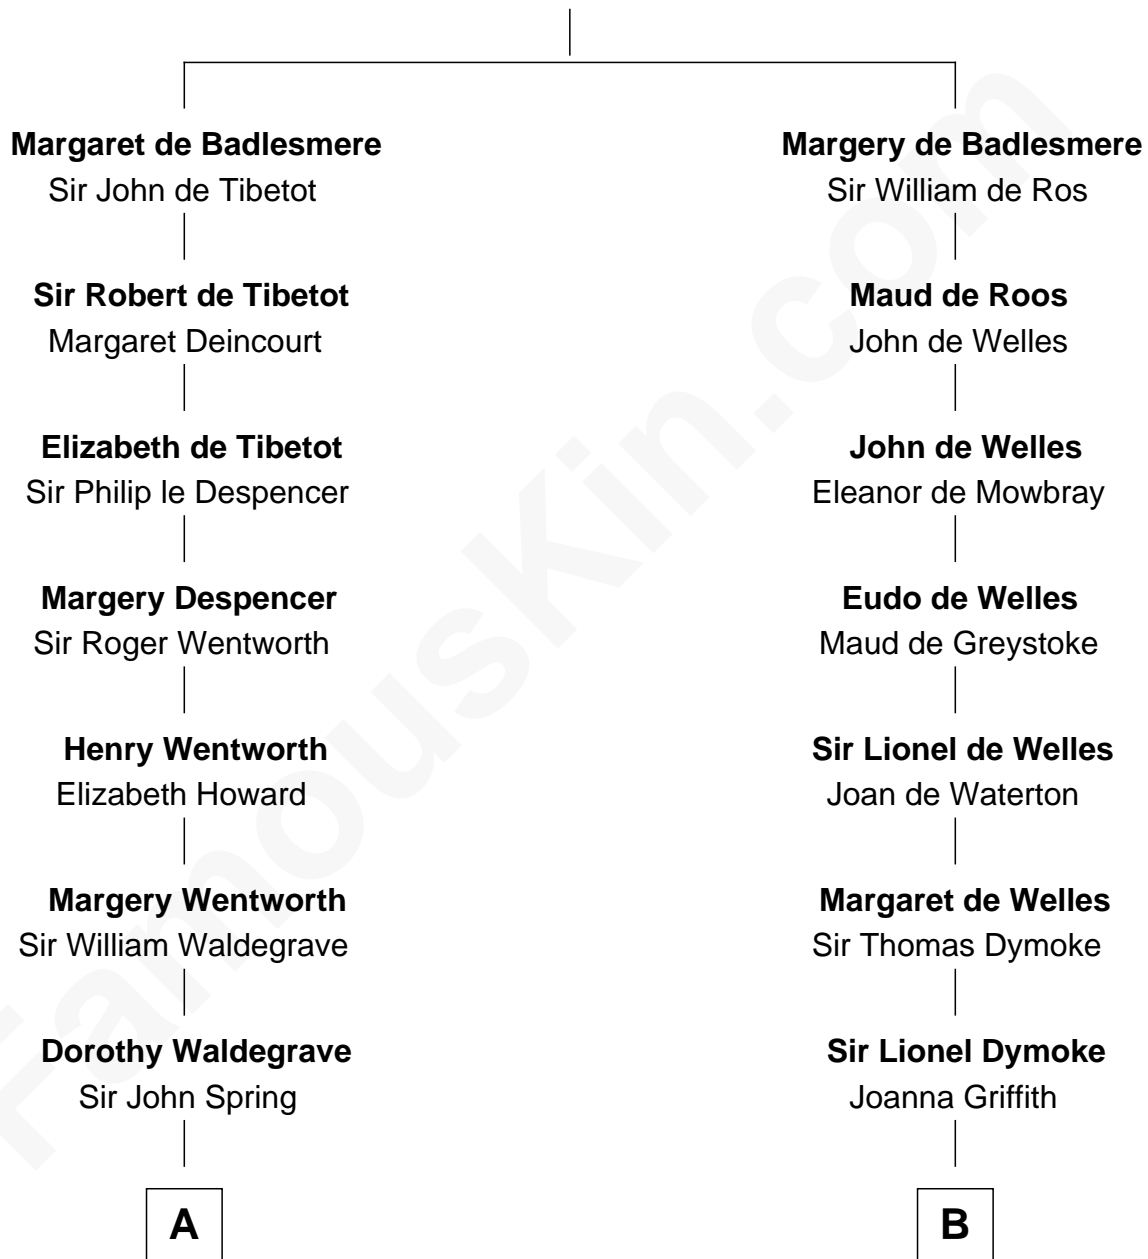

FamousKin.com
Relationship Chart of
Jake Gyllenhaal
Movie Actor

17th cousin 3 times removed of
Ichabod Goodwin
27th Governor of New Hampshire

Bartholomew de Badlesmere
 Margaret de Clare

FamousKin.com