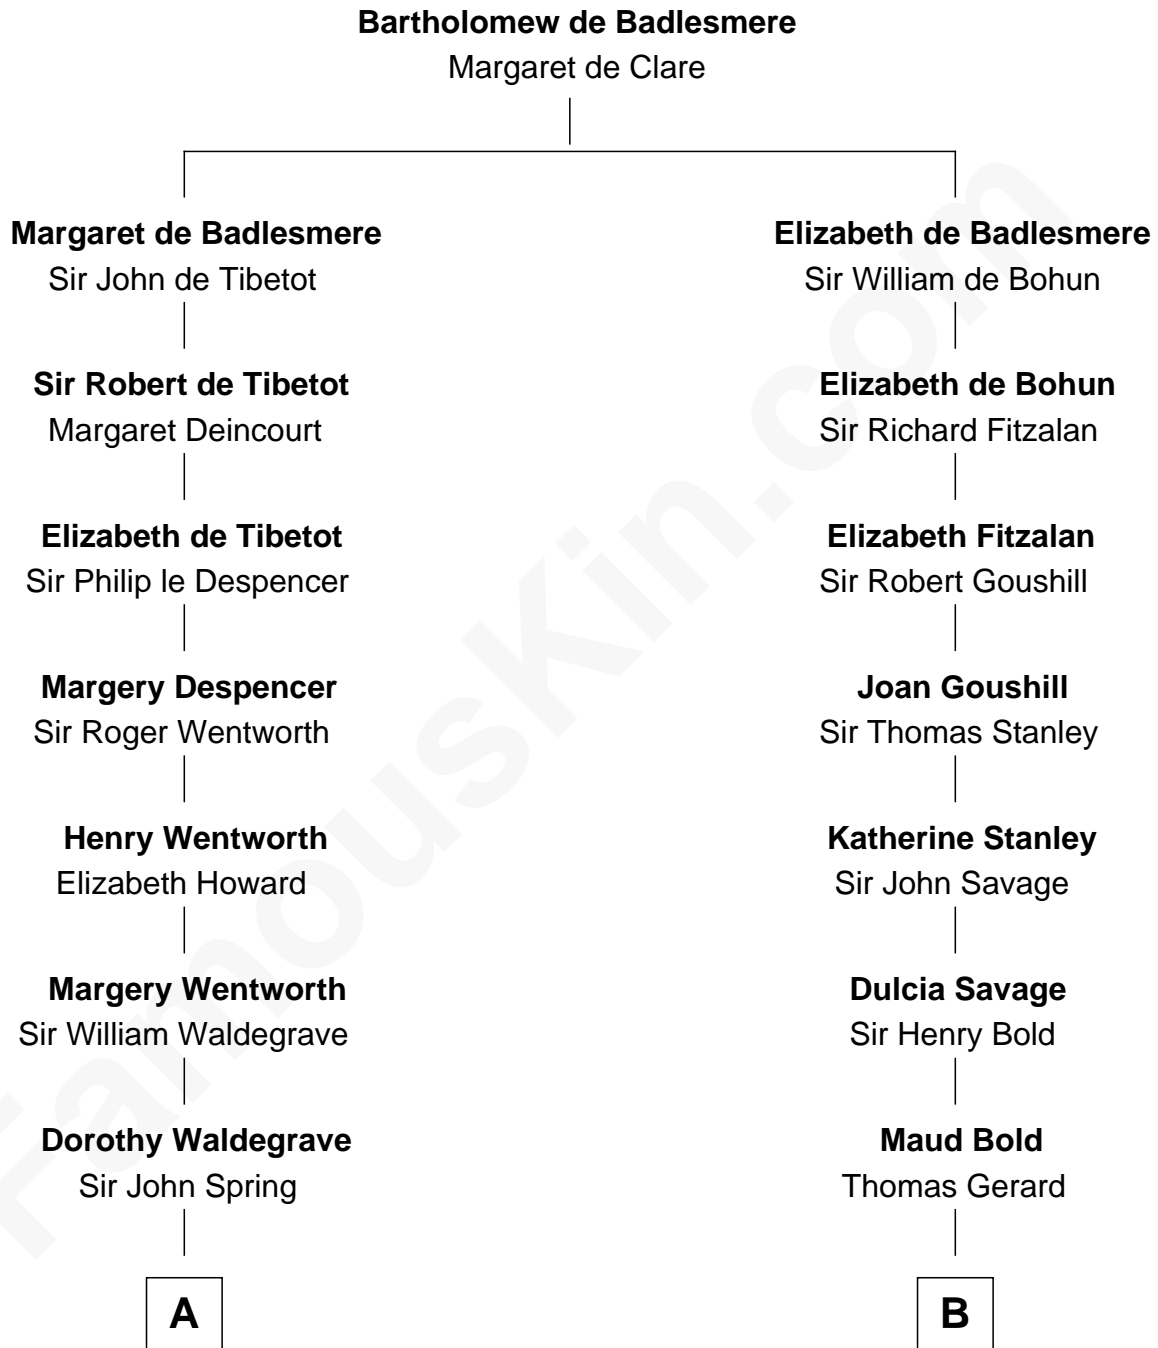

FamousKin.com
Relationship Chart of
Jake Gyllenhaal
Movie Actor

13th cousin 7 times removed of
Richard Henry Lee
Signer of the Declaration of Independence

C

Leonard Ephraim Gyllenhaal

Philo Pendleton

Hugh Anders Gyllenhaal