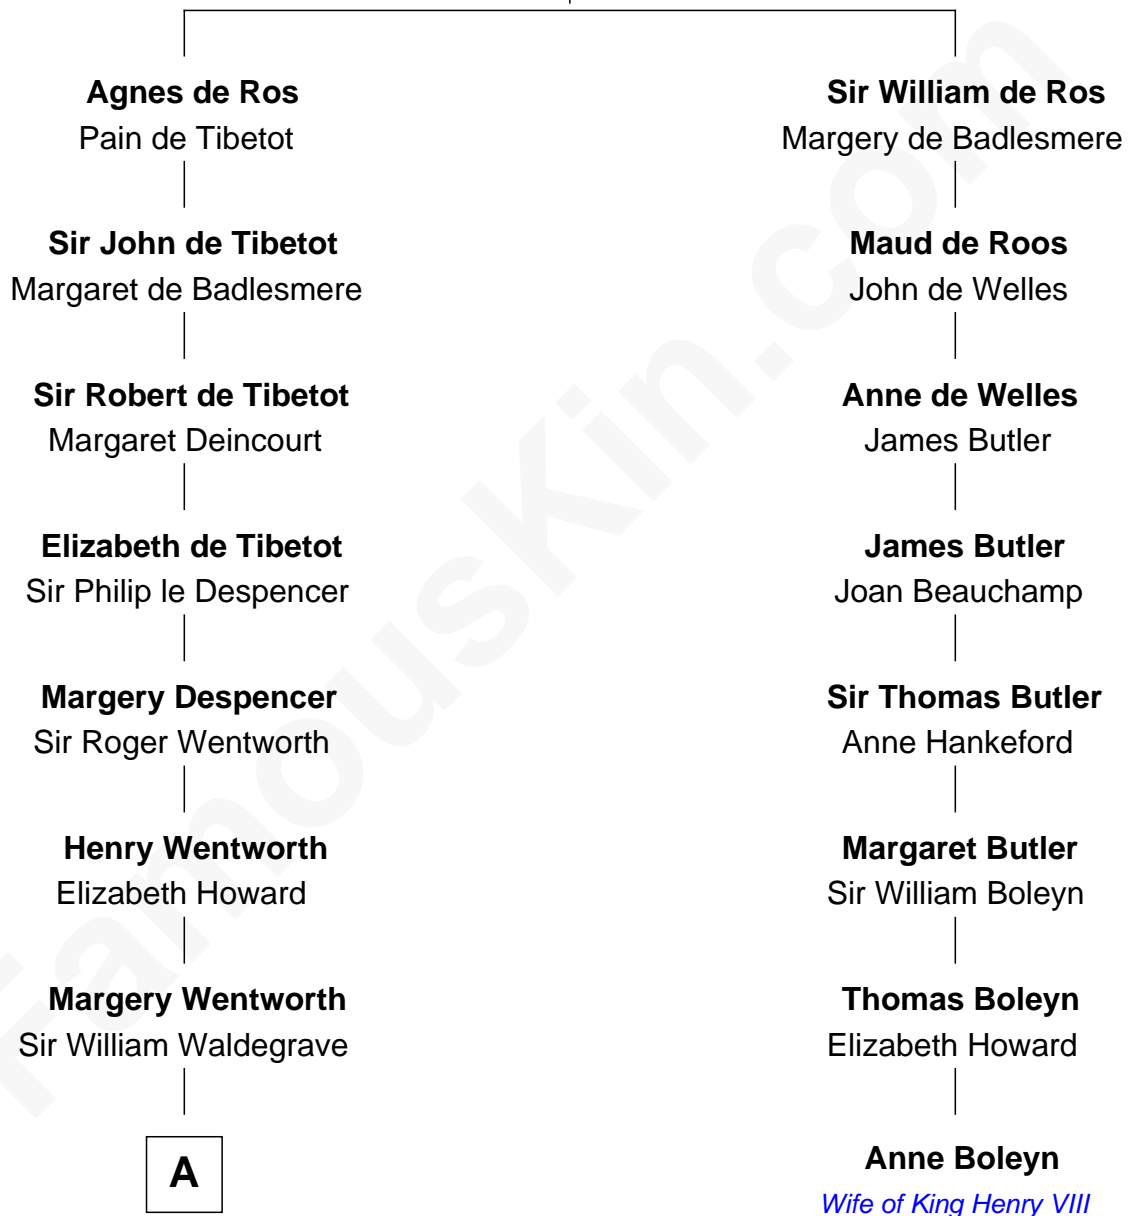

FamousKin.com

Relationship Chart of

Jake Gyllenhaal

Movie Actor

7th cousin 14 times removed of

Anne Boleyn

2nd Wife of King Henry VIII

William de Ros
Maude de Vaux

B

Anders Leonard Gyllenhaal

Selma Amanda Nelson

Leonard Ephraim Gyllenhaal

Philo Pendleton

Hugh Anders Gyllenhaal

Virginia Lowrie Childs

Stephen Roark Gyllenhaal