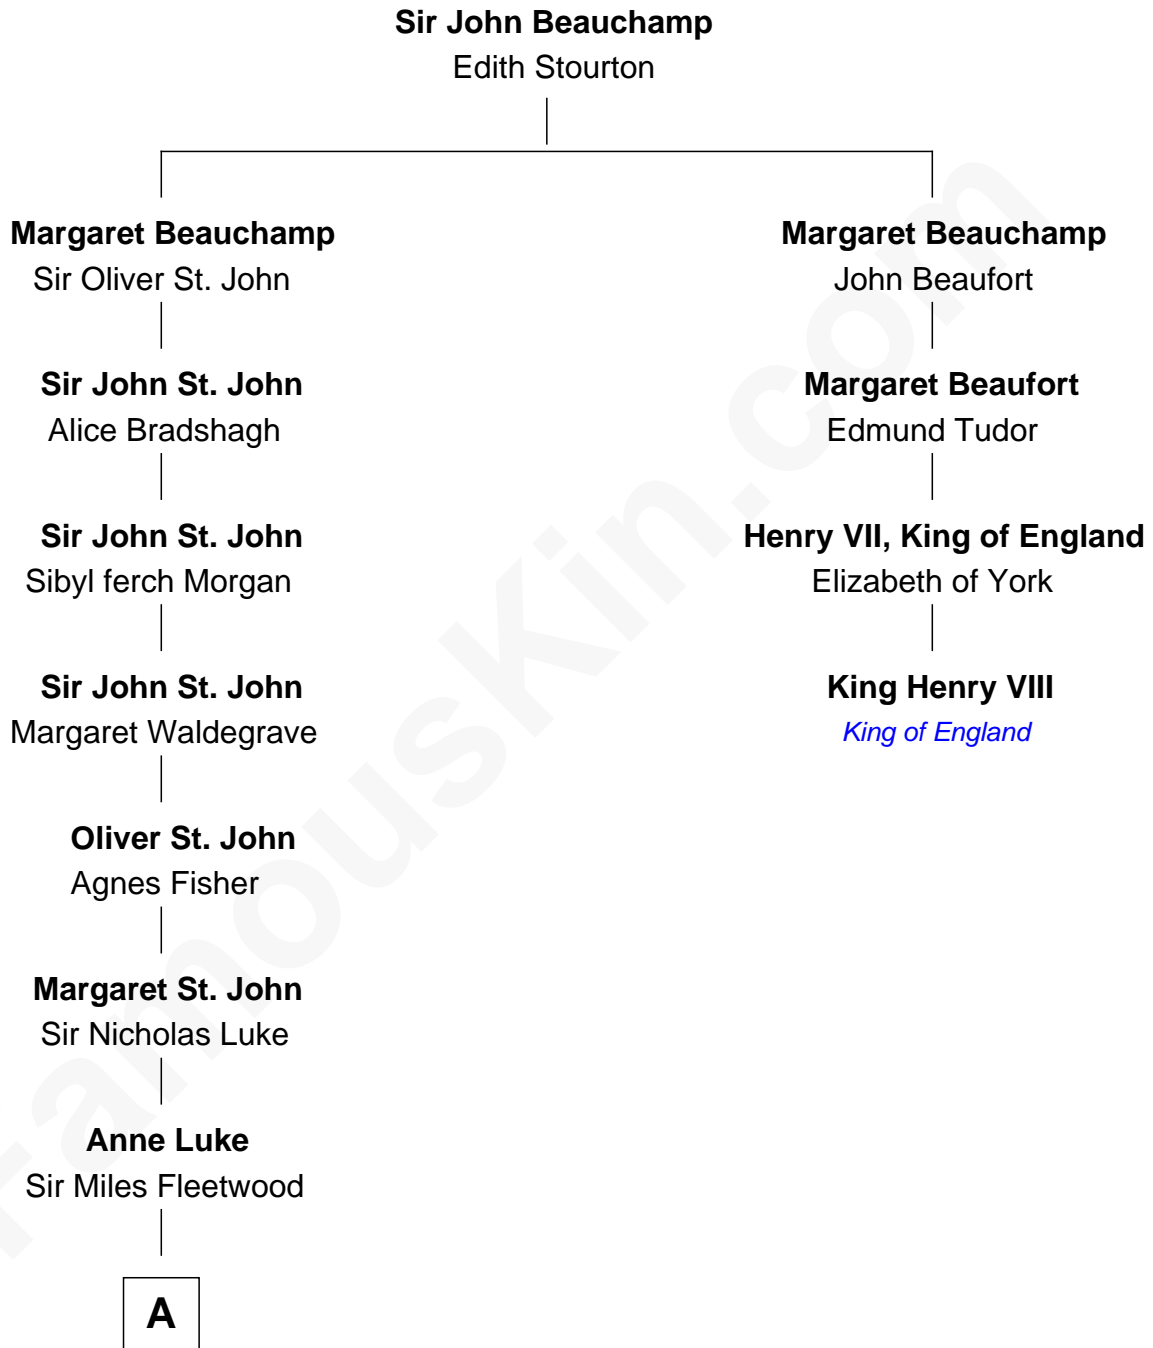

# FamousKin.com Relationship Chart of

**Jake Gyllenhaal**

*Movie Actor*

3rd cousin 14 times removed of

**King Henry VIII**

*King of England*

*Movie Actor*

Jake Gyllenhaal photo by [Siebbi](#) ([CC BY 3.0](#))