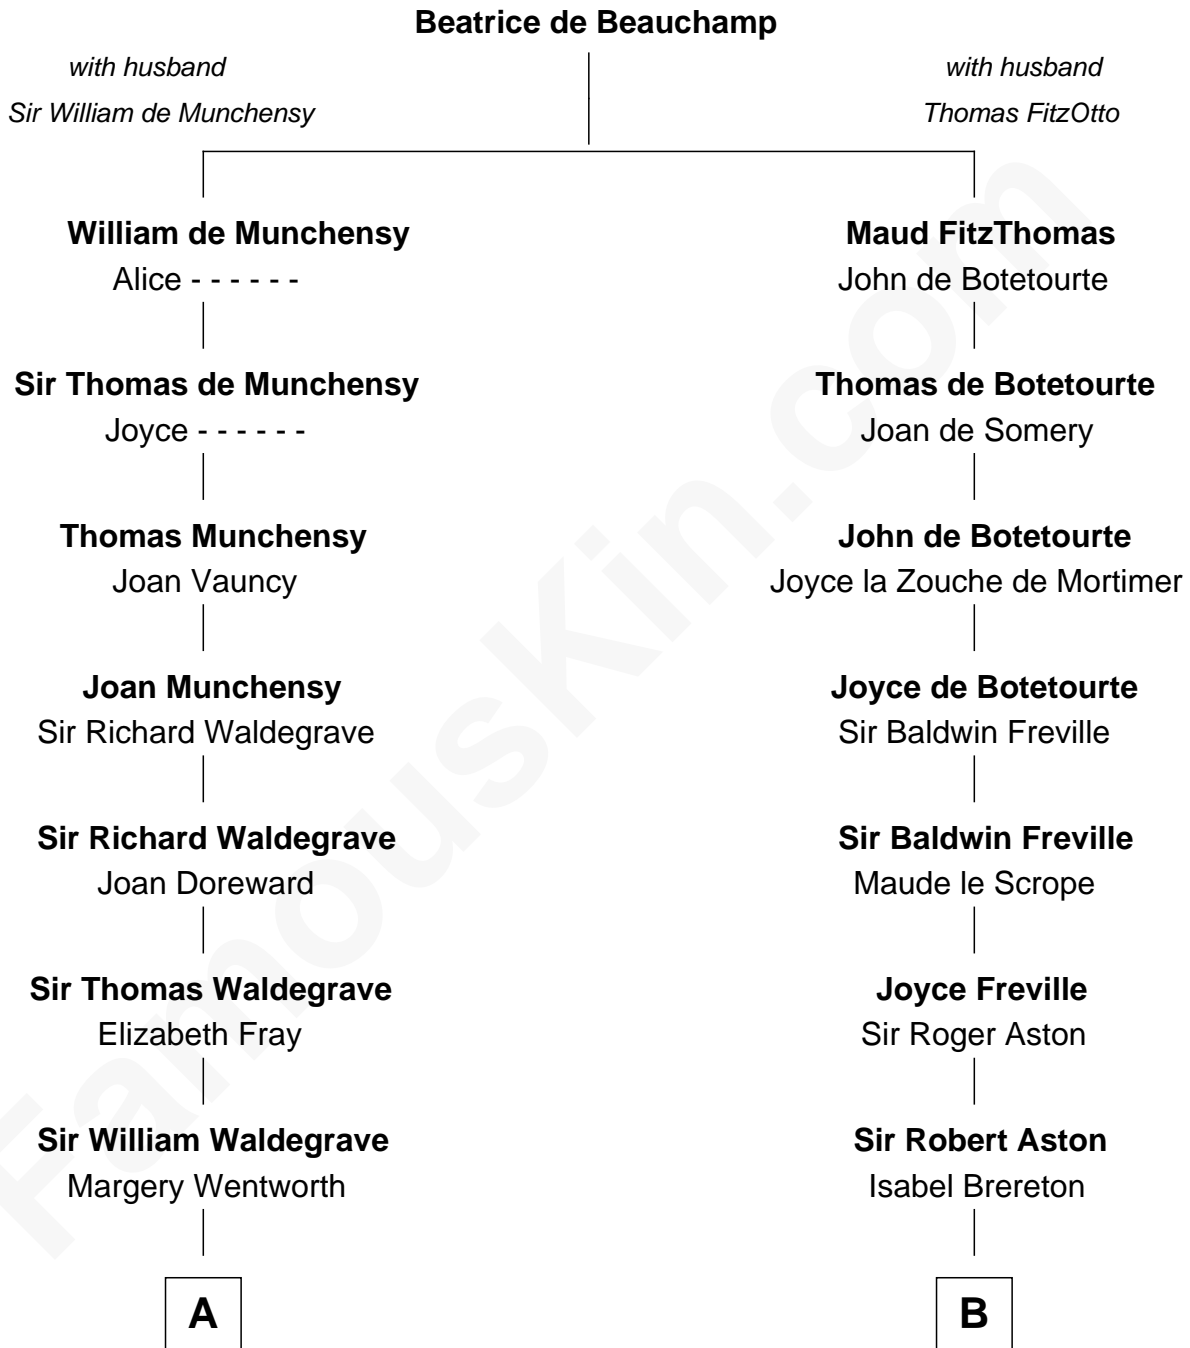

FamousKin.com
Relationship Chart of
Jake Gyllenhaal
Movie Actor

18th cousin 3 times removed of

Francis Lightfoot Lee
Signer of the Declaration of Independence

C

Anders Leonard Gyllenhaal
Selma Amanda Nelson

Leonard Ephraim Gyllenhaal
Philo Pendleton

Hugh Anders Gyllenhaal
Virginia Lowrie Childs

Stephen Roark Gyllenhaal
Naomi Achs

Jake Gyllenhaal
Movie Actor

D

Gov. Thomas Lee
Hannah Ludwell

Francis Lightfoot Lee
Signer of Declaration of Independence