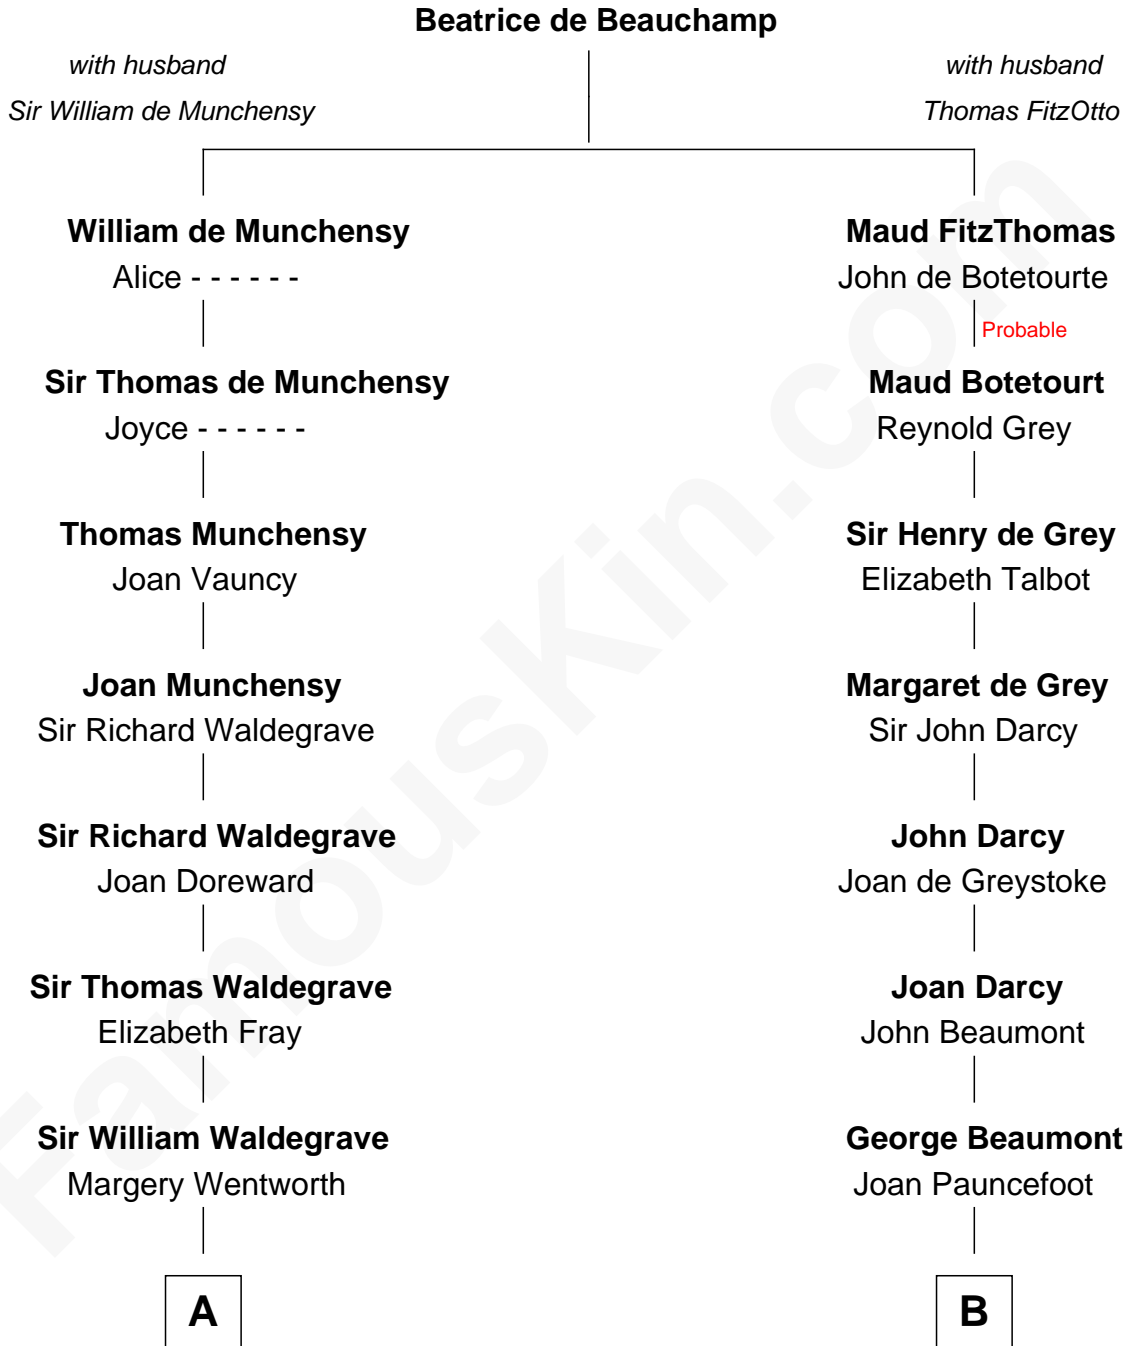

FamousKin.com
Relationship Chart of
Jake Gyllenhaal
Movie Actor

18th cousin 3 times removed of
Sir Arthur Conan Doyle
Author, "Sherlock Holmes"

C

Anders Leonard Gyllenhaal
Selma Amanda Nelson

Leonard Ephraim Gyllenhaal
Philo Pendleton

Hugh Anders Gyllenhaal
Virginia Lowrie Childs

Stephen Roark Gyllenhaal
Naomi Achs

Jake Gyllenhaal
Movie Actor

D

Mary Josephine Elizabeth Foley
Charles Altamont Doyle

Sir Arthur Conan Doyle
Author, "Sherlock Holmes"