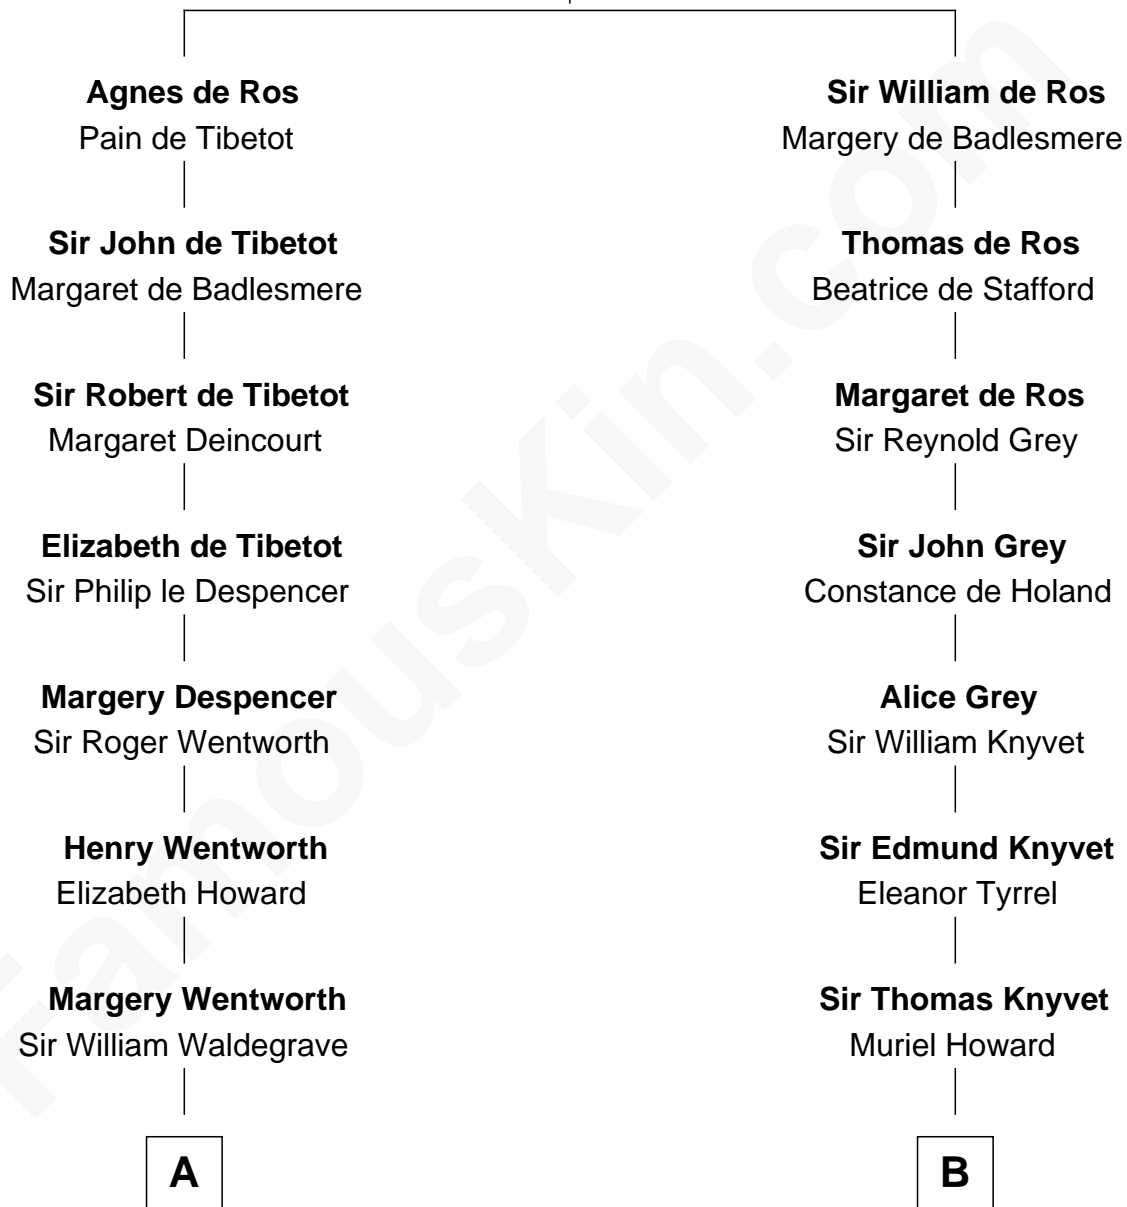

FamousKin.com Relationship Chart of

Jake Gyllenhaal

Movie Actor

20th cousin 1 time removed of

Tilda Swinton

Movie Actress

William de Ros

Maude de Vaux

C

Anders Leonard Gyllenhaal
Selma Amanda Nelson

Leonard Ephraim Gyllenhaal
Philo Pendleton

Hugh Anders Gyllenhaal
Virginia Lowrie Childs

Stephen Roark Gyllenhaal
Naomi Achs

Jake Gyllenhaal
Movie Actor

D

Gertrude Clare Fetherstonhaugh
Cecil George Herbert Alers-Hankey