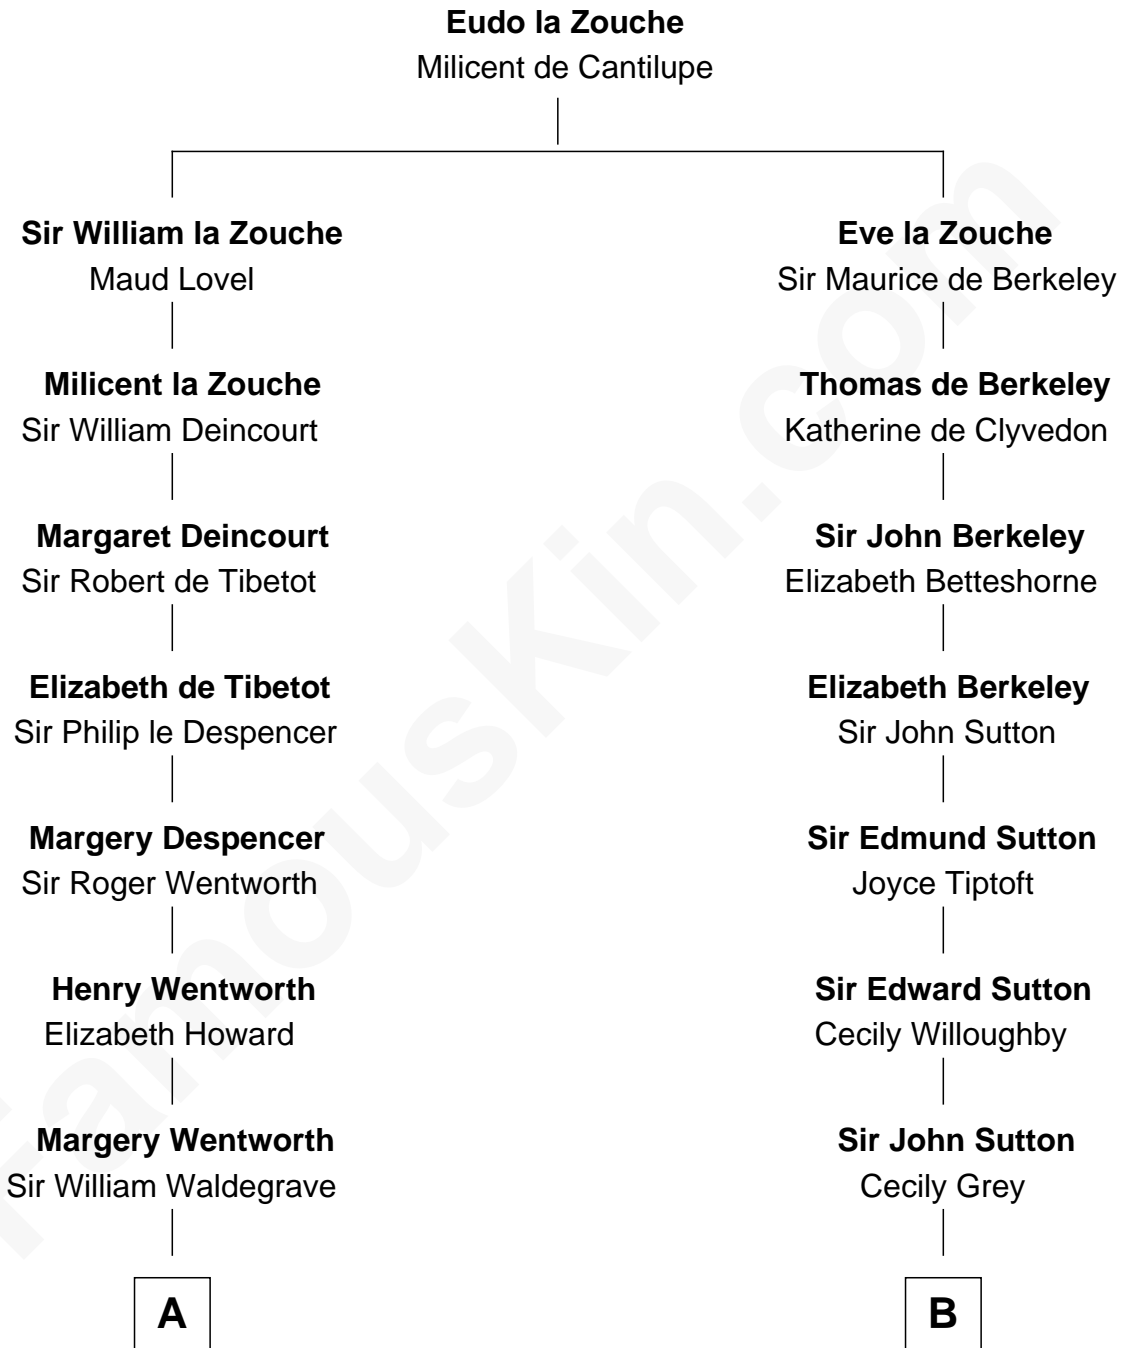

**FamousKin.com**  
**Relationship Chart of**  
**Jake Gyllenhaal**  
*Movie Actor*

15th cousin 6 times removed of

**Jane (Appleton) Pierce**  
*First Lady of President Franklin Pierce*

**C**

Anders Leonard Gyllenhaal

Selma Amanda Nelson

Leonard Ephraim Gyllenhaal

Philo Pendleton

Hugh Anders Gyllenhaal

Virginia Lowrie Childs

Stephen Roark Gyllenhaal

Naomi Achs

**Jake Gyllenhaal**