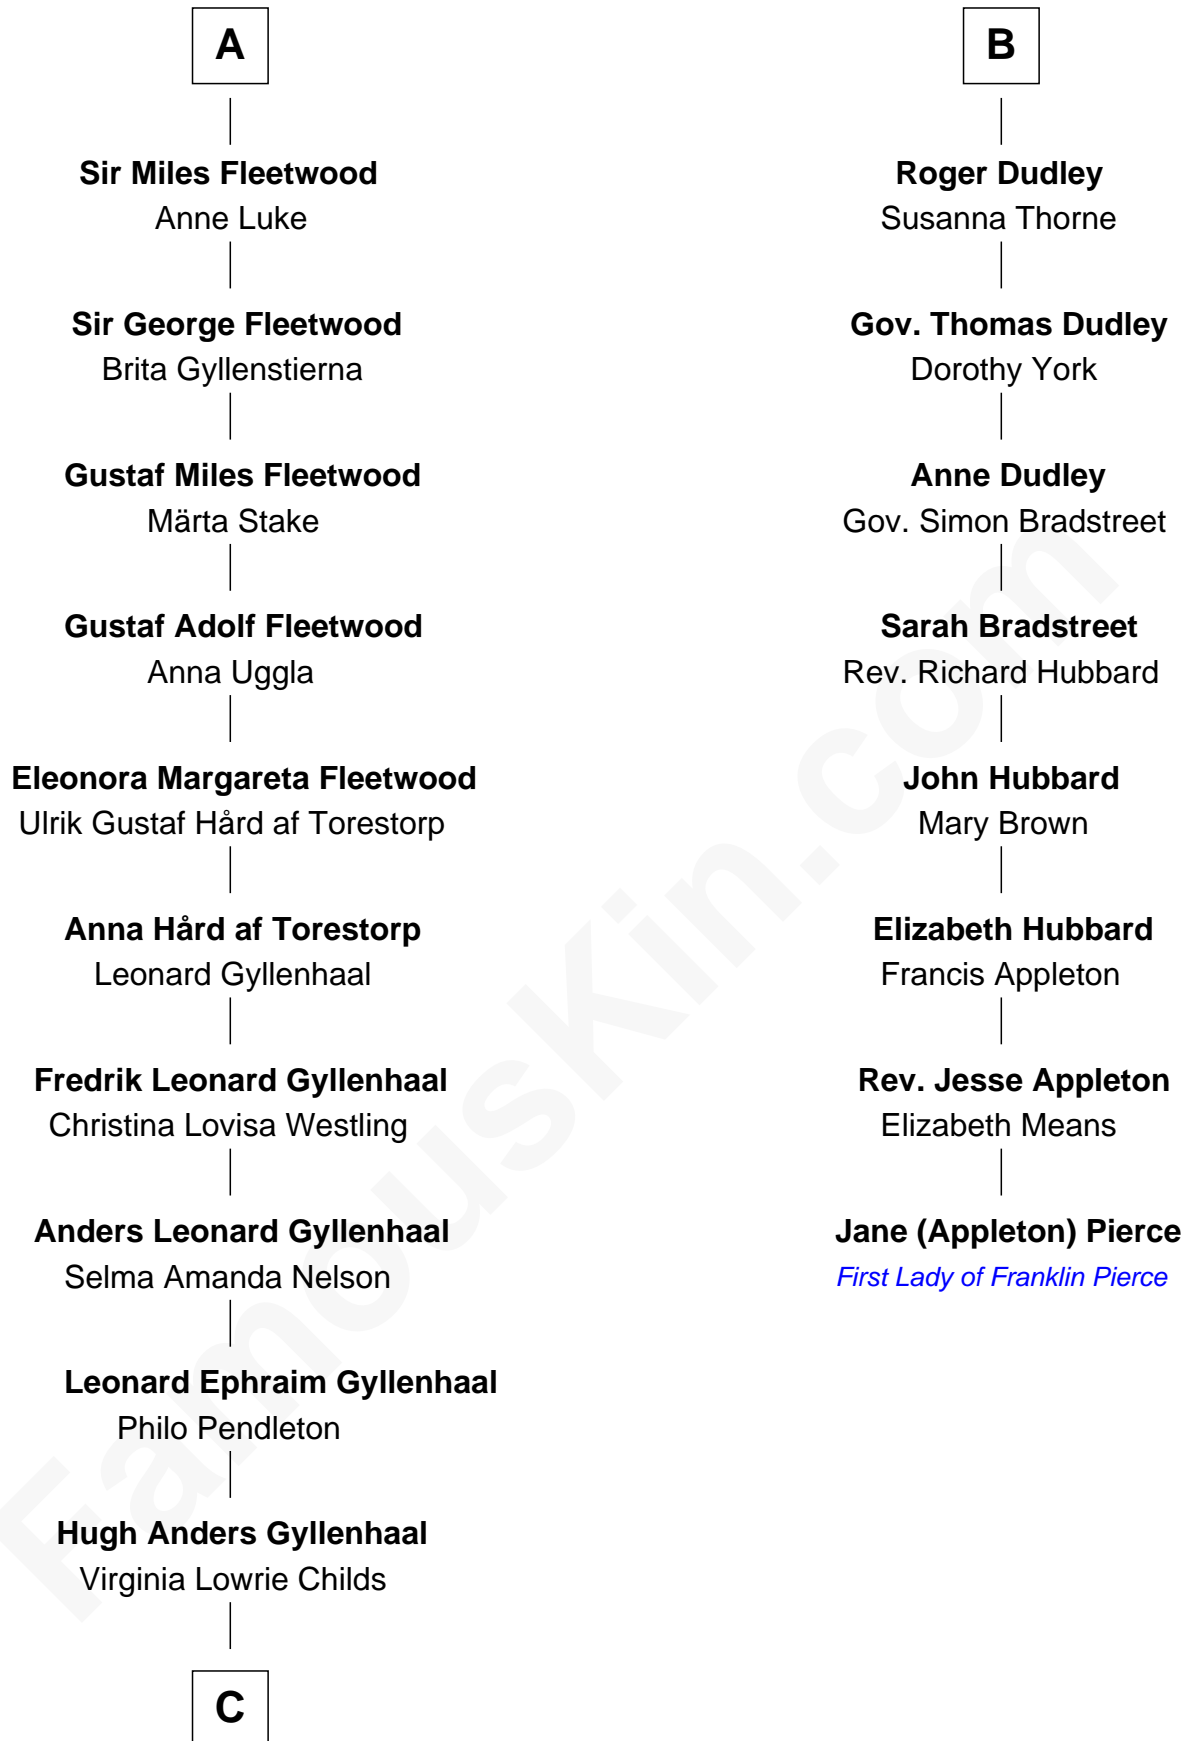

FamousKin.com
Relationship Chart of
Jake Gyllenhaal
Movie Actor

14th cousin 4 times removed of

Jane (Appleton) Pierce
First Lady of President Franklin Pierce

C

Stephen Roark Gyllenhaal

Naomi Achs

Jake Gyllenhaal

Movie Actor

FamousKin.com