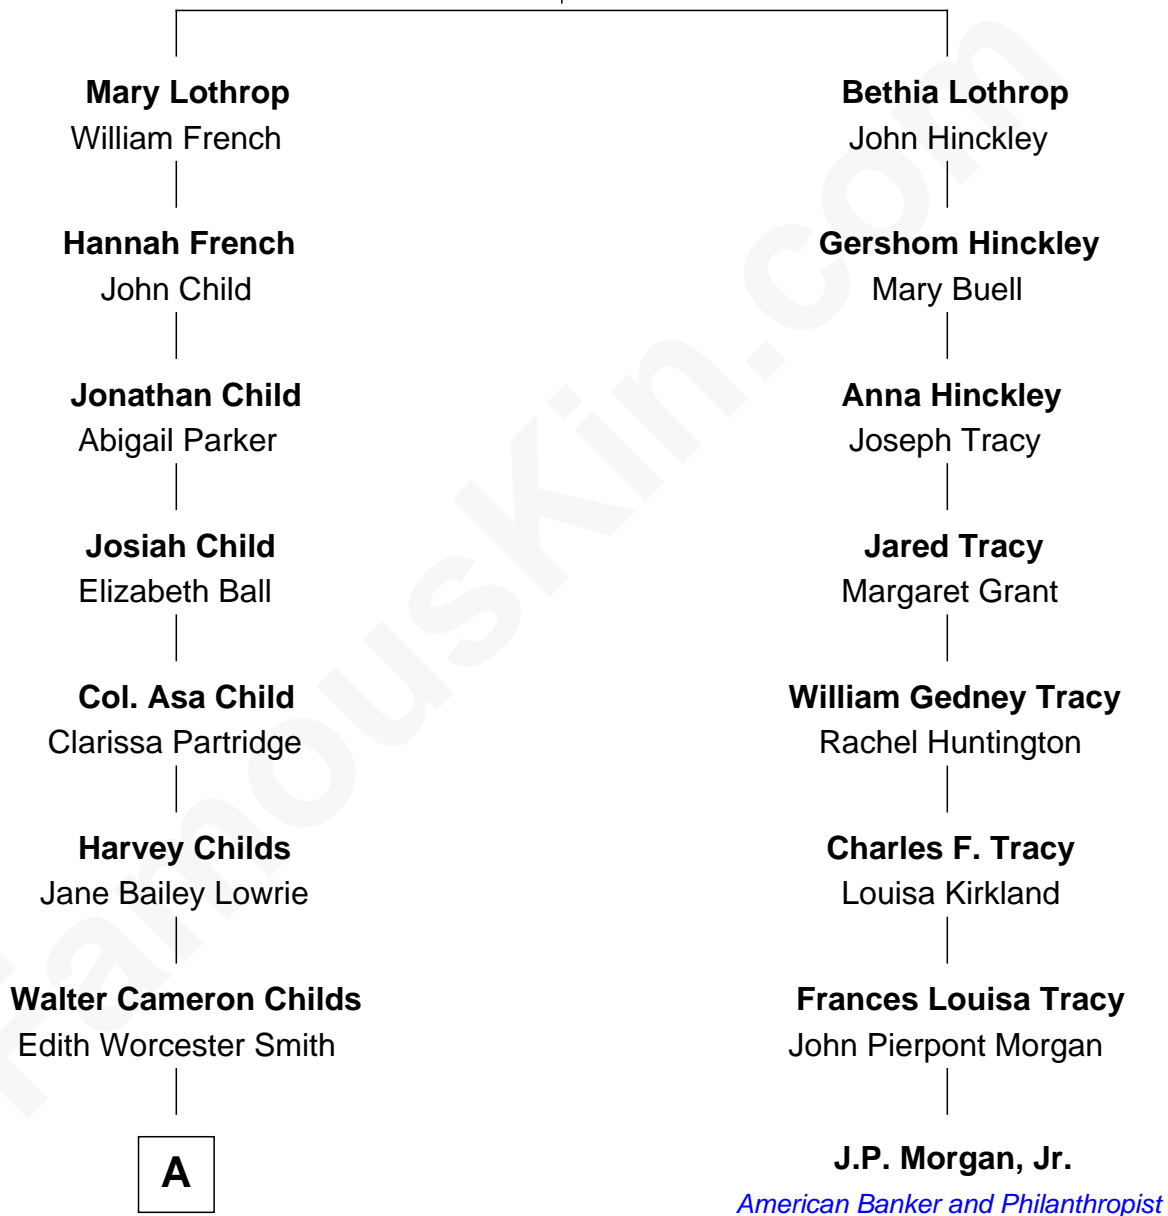

**FamousKin.com**  
**Relationship Chart of**  
**Jake Gyllenhaal**  
*Movie Actor*

7th cousin 3 times removed of

**J.P. Morgan, Jr.**  
*American Banker and Philanthropist*

**Thomas Lothrop**  
 Sarah Learned

**A**

—  
**Geoffrey Stafford Childs**

Olivia Hughes Waelchli

—  
**Virginia Lowrie Childs**

Hugh Anders Gyllenhaal

—  
**Stephen Roark Gyllenhaal**

Naomi Achs

—  
**Jake Gyllenhaal**