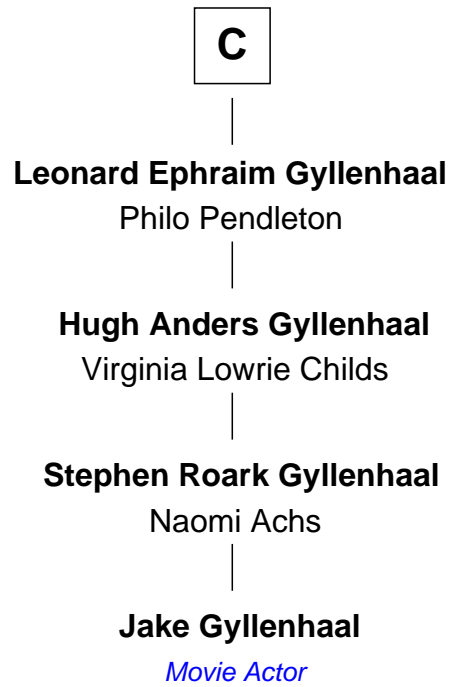

FamousKin.com
Relationship Chart of
Jake Gyllenhaal
Movie Actor

14th cousin 6 times removed of
Thomas Sim Lee
2nd and 7th Governor of Maryland

Bartholomew de Badlesmere
 Margaret de Clare

Margaret de Badlesmere

Sir John de Tibetot

Sir Robert de Tibetot

Margaret Deincourt

Elizabeth de Tibetot

Sir Philip le Despencer

Margery Despencer

Sir Roger Wentworth

Henry Wentworth

Elizabeth de Bohun

Sir Richard Fitzalan

Elizabeth Fitzalan

Sir Robert Goushill

Joan Goushill

Sir Thomas Stanley

Katherine Stanley

Sir John Savage

Dulcia Savage

Sir Henry Bold

Maud Bold

Thomas Gerard

B

FamousKin.com