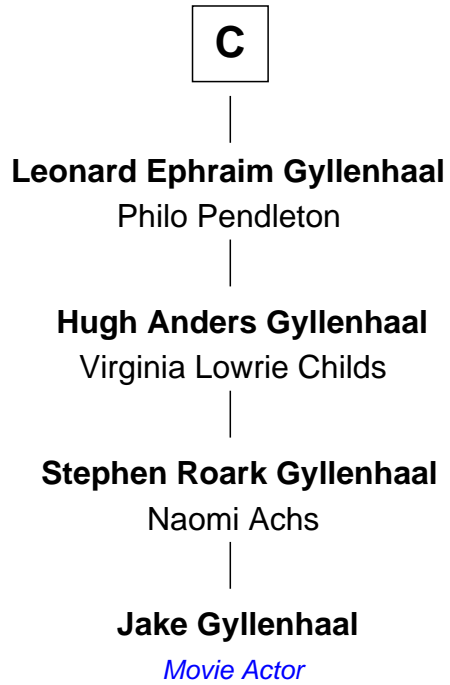

**FamousKin.com**  
**Relationship Chart of**  
**Jake Gyllenhaal**  
*Movie Actor*

15th cousin 5 times removed of  
**Edward Lloyd V**  
*13th Governor of Maryland*

**Bartholomew de Badlesmere**  
 Margaret de Clare

**Henry Wentworth**

Elizabeth Howard

**Margery Wentworth**

Sir William Waldegrave

**Dorothy Waldegrave**

Sir John Spring

**A**

**Elizabeth de Badlesmere**

Sir William de Bohun

**Elizabeth de Bohun**

Sir Richard Fitzalan

**Elizabeth Fitzalan**

Sir Robert Goushill

**Joan Goushill**

Sir Thomas Stanley

**Sir John Stanley**

Elizabeth Weever

**Margery Stanley**

Sir William Torbock

**Thomas Torbock**

Elizabeth Moore

**B**

FamousKin.com