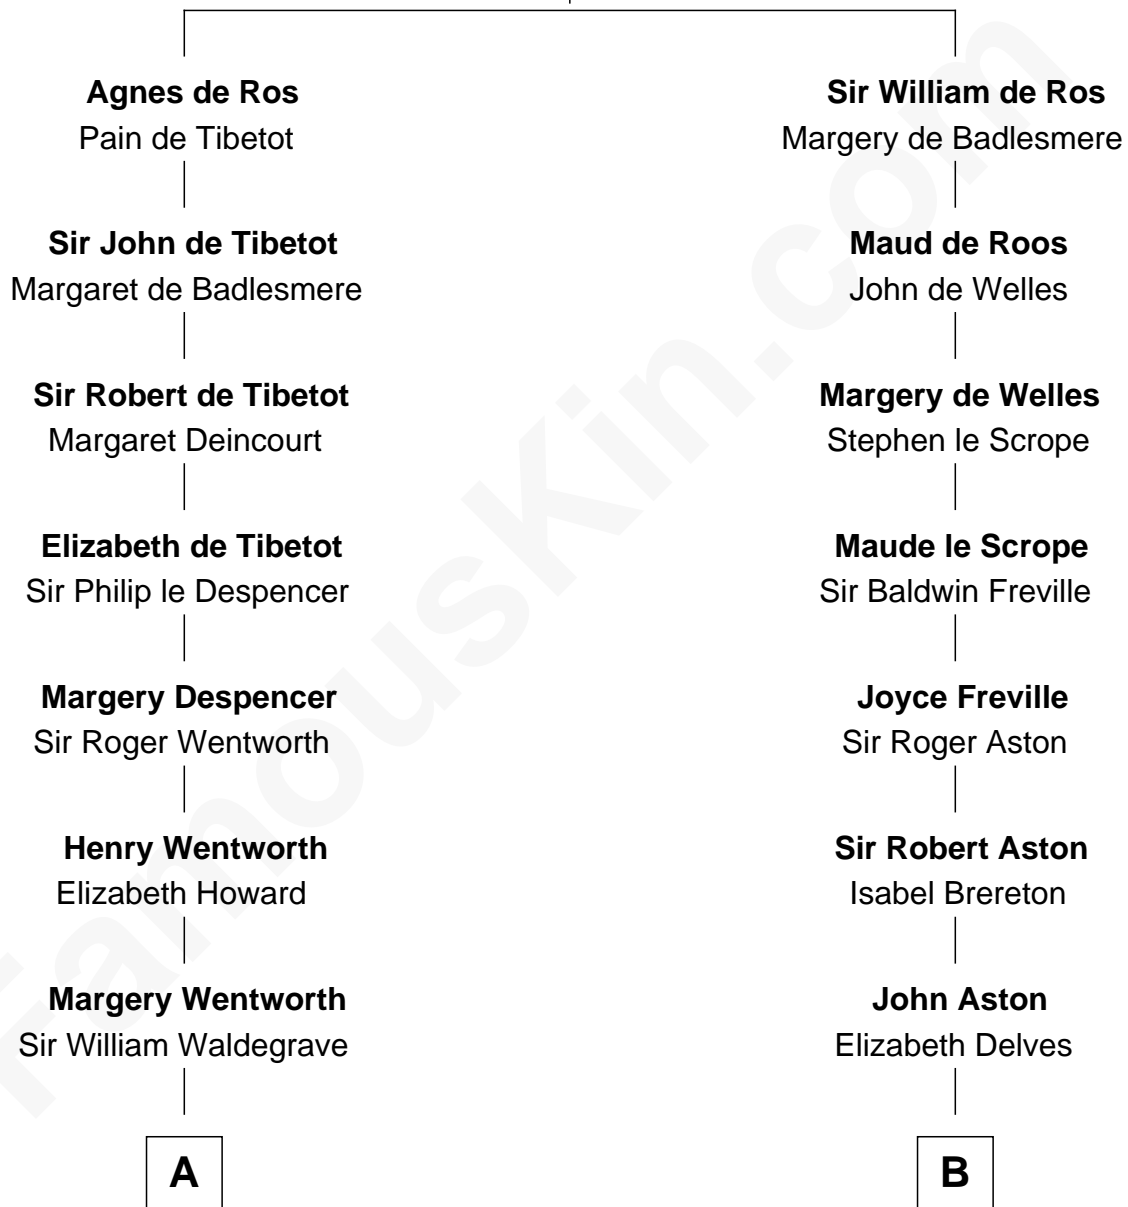

FamousKin.com Relationship Chart of

Jake Gyllenhaal

Movie Actor

21st cousin of

Henry Lloyd

40th Governor of Maryland

William de Ros
Maude de Vaux

C

Anders Leonard Gyllenhaal

Selma Amanda Nelson

Leonard Ephraim Gyllenhaal

Philo Pendleton

Hugh Anders Gyllenhaal

Virginia Lowrie Childs

Stephen Roark Gyllenhaal

Naomi Achs