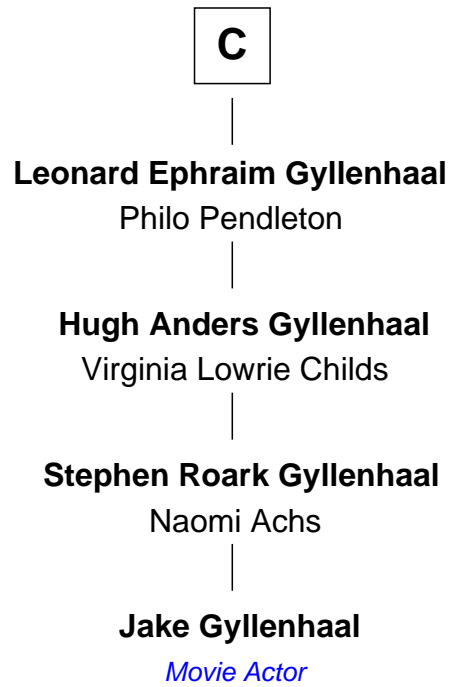

FamousKin.com
Relationship Chart of
Jake Gyllenhaal
Movie Actor

17th cousin 3 times removed of
Henry Lloyd
40th Governor of Maryland

Bartholomew de Badlesmere
 Margaret de Clare

Margaret de Badlesmere

Sir John de Tibetot

Margery Wentworth

Sir William Waldegrave

Dorothy Waldegrave

Sir John Spring

A

Elizabeth de Badlesmere

Sir William de Bohun

Elizabeth de Bohun

Sir Richard Fitzalan

Elizabeth Fitzalan

Sir Robert Goushill

Joan Goushill

Sir Thomas Stanley

Sir John Stanley

Elizabeth Weever

Margery Stanley

Sir William Torbock

Thomas Torbock

Elizabeth Moore

B

FamousKin.com