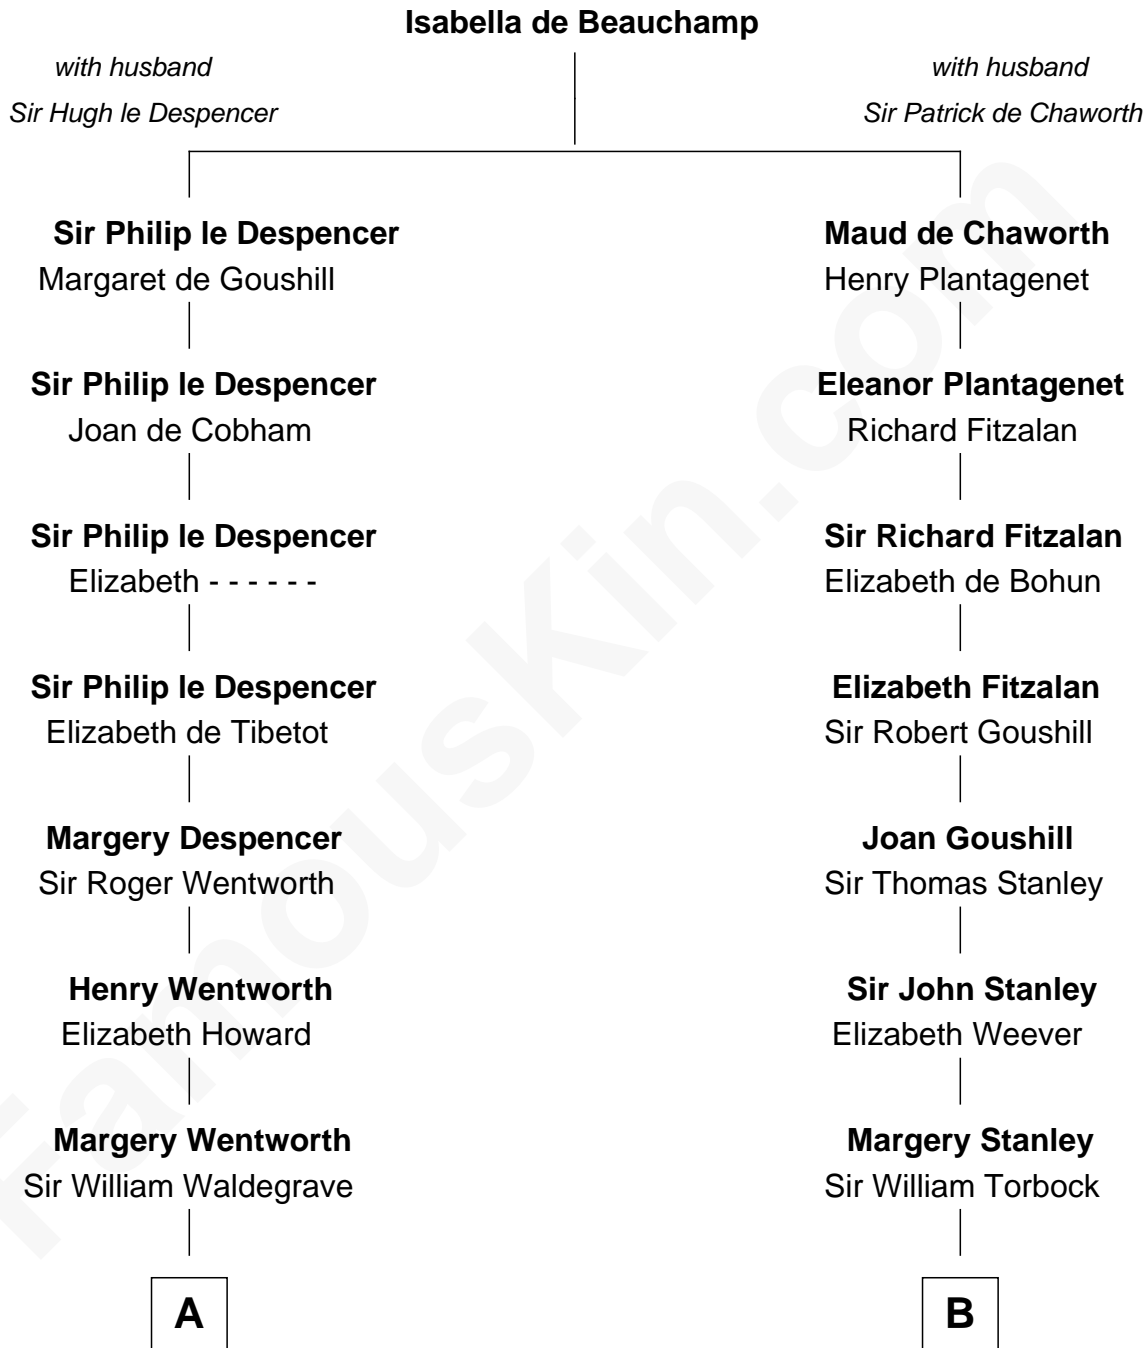

FamousKin.com
Relationship Chart of
Jake Gyllenhaal
Movie Actor

16th cousin 5 times removed of
Charles Goldsborough
16th Governor of Maryland

C

Anders Leonard Gyllenhaal

Selma Amanda Nelson

Leonard Ephraim Gyllenhaal