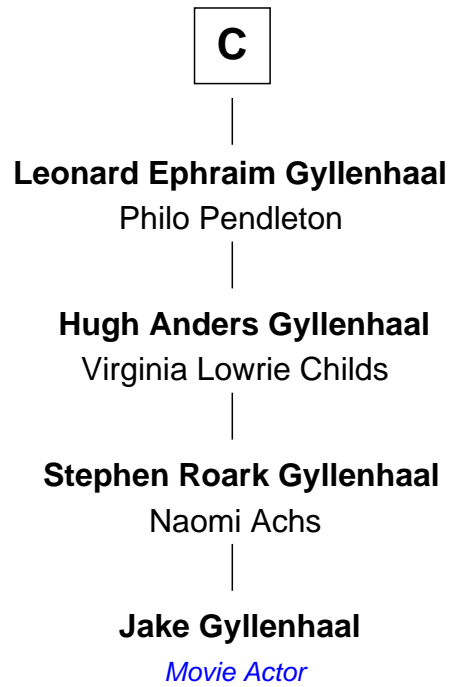

FamousKin.com
Relationship Chart of
Jake Gyllenhaal
Movie Actor

15th cousin 5 times removed of
Charles Goldsborough
16th Governor of Maryland

Bartholomew de Badlesmere
 Margaret de Clare

Margaret de Badlesmere

Sir John de Tibetot

Sir Robert de Tibetot

Margaret Deincourt

Elizabeth de Tibetot

Sir Philip le Despencer

Margery Despencer

Sir Roger Wentworth

Henry Wentworth

Elizabeth de Bohun

Sir Richard Fitzalan

Elizabeth Fitzalan

Sir Robert Goushill

Joan Goushill

Sir Thomas Stanley

Sir John Stanley

Elizabeth Weever

Margery Stanley

Sir William Torbock

Thomas Torbock

Elizabeth Moore

B

FamousKin.com