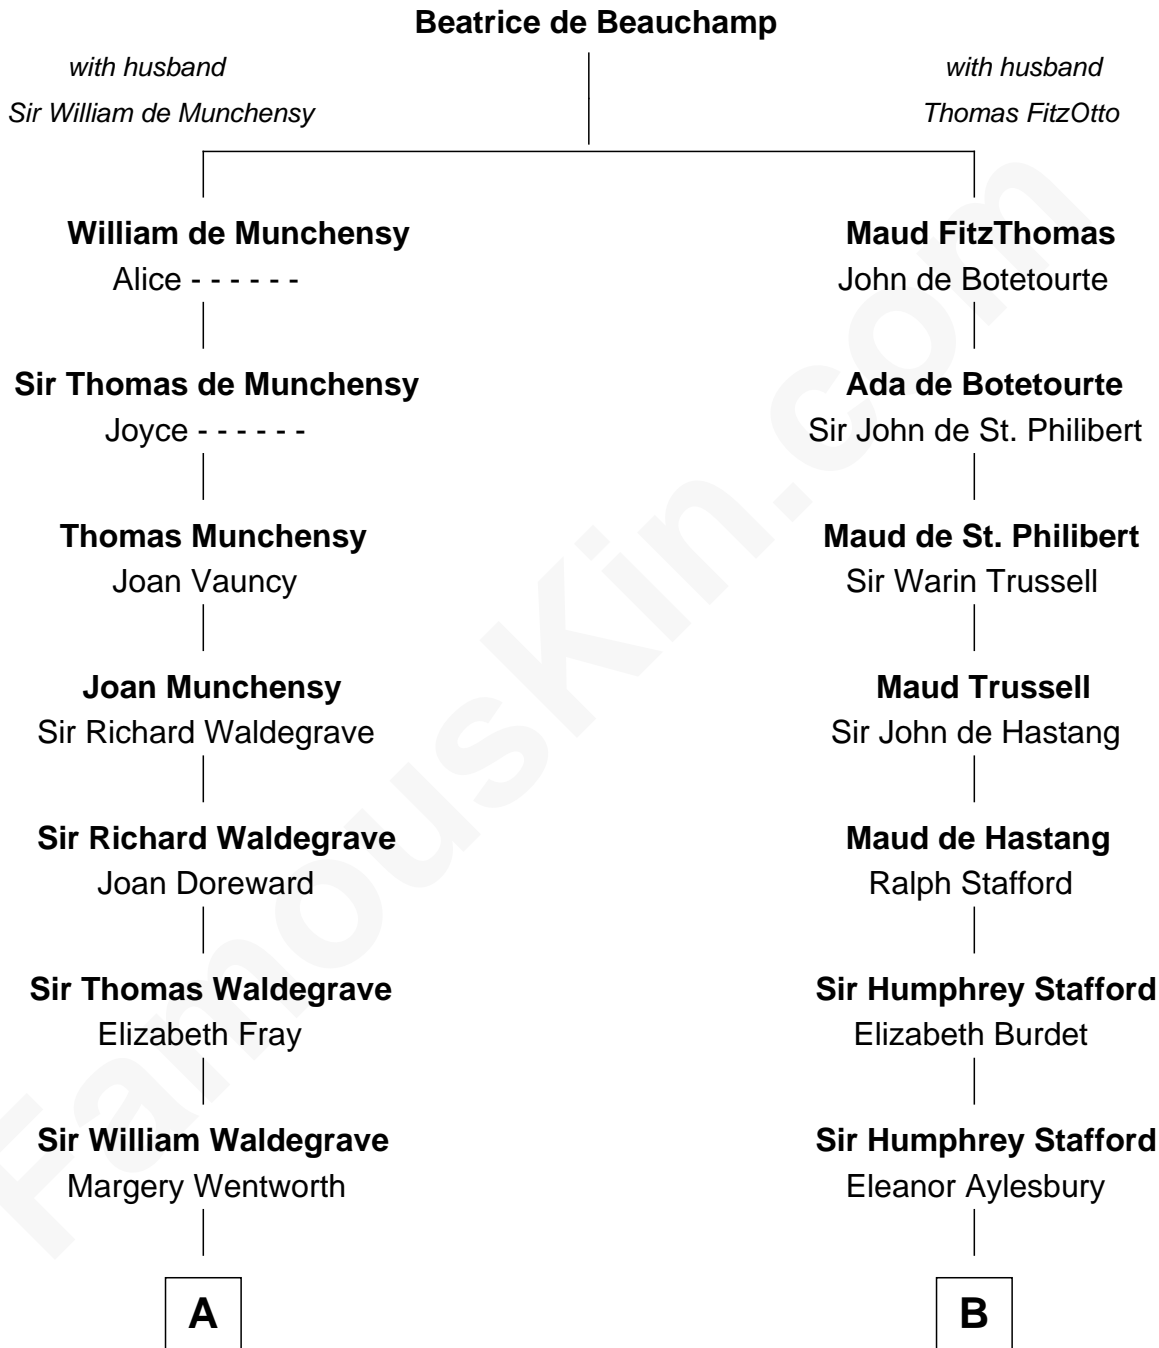

**FamousKin.com**  
**Relationship Chart of**  
**Jake Gyllenhaal**  
*Movie Actor*

19th cousin 2 times removed of  
**Zachary Taylor**  
*12th U.S. President*

**C**

**Anders Leonard Gyllenhaal**

Selma Amanda Nelson

**Leonard Ephraim Gyllenhaal**

Philo Pendleton

**Hugh Anders Gyllenhaal**

Virginia Lowrie Childs

**Stephen Roark Gyllenhaal**

Naomi Achs

**Jake Gyllenhaal**

*Movie Actor*

**D**

**William Strother**

Sarah Bayly

**Sarah Dabney Strother**

Col. Richard Taylor

**Zachary Taylor**

*12th U.S. President*