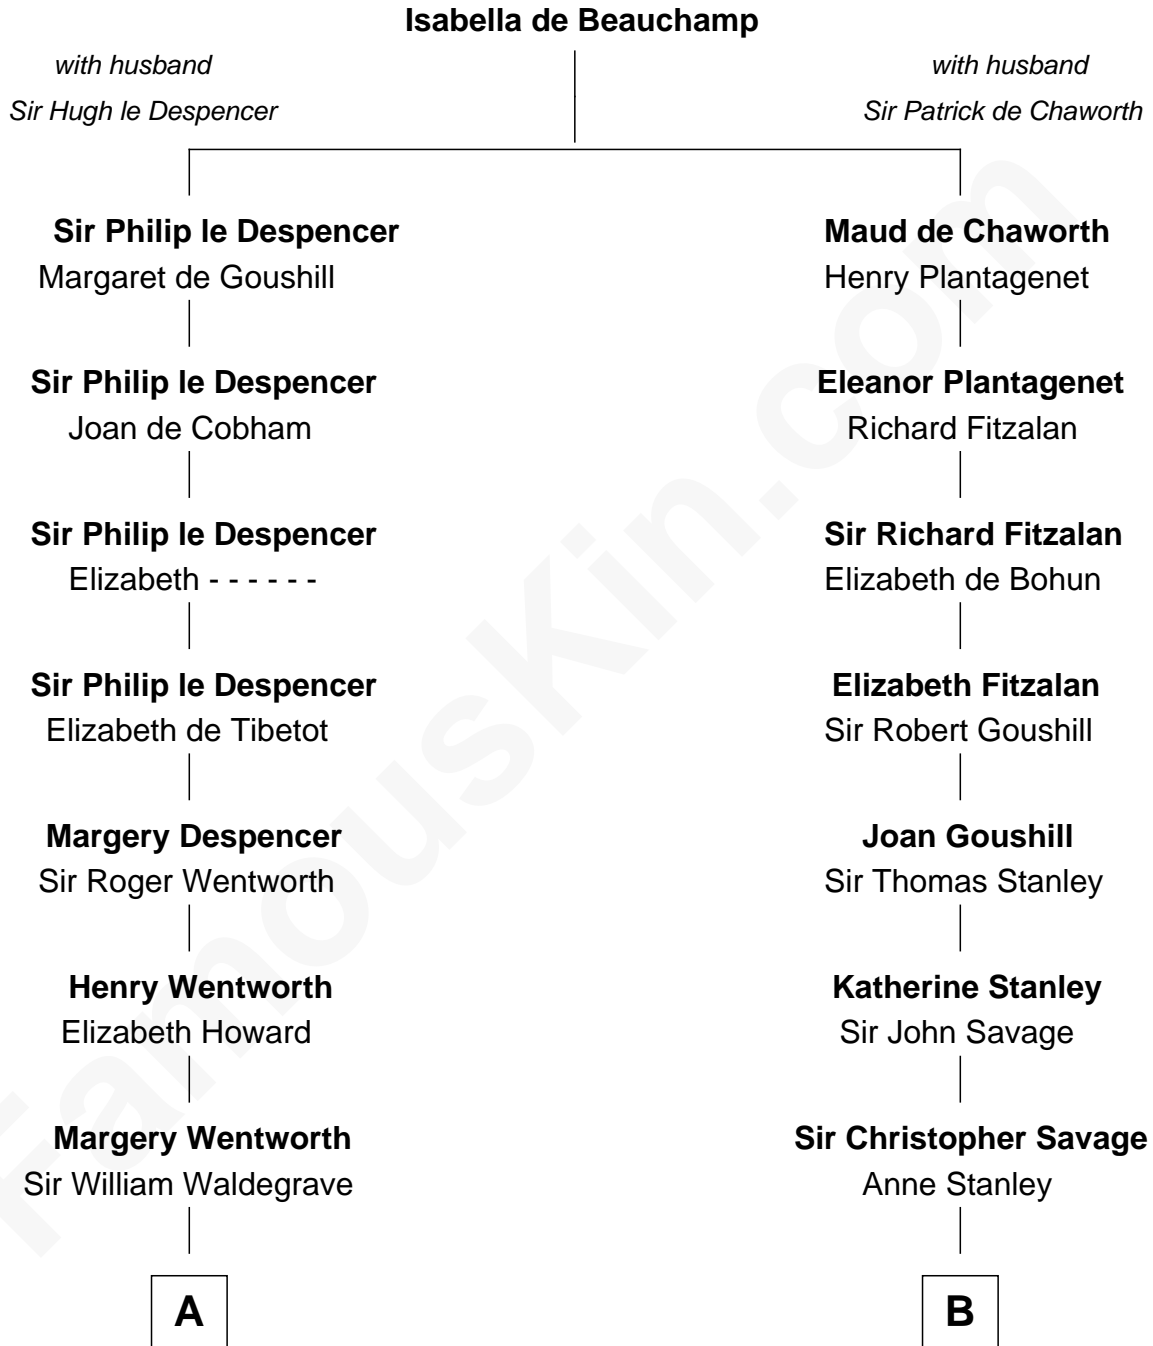

FamousKin.com
Relationship Chart of
Jake Gyllenhaal
Movie Actor

17th cousin 4 times removed of
Zachary Taylor
12th U.S. President

C

Anders Leonard Gyllenhaal

Selma Amanda Nelson

Leonard Ephraim Gyllenhaal

Philo Pendleton