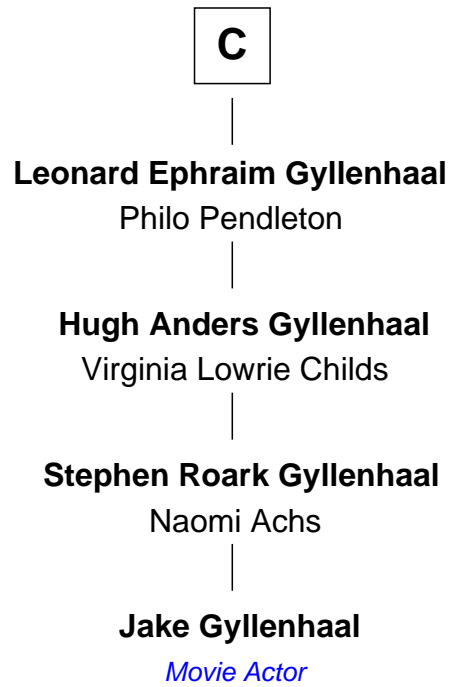

FamousKin.com
Relationship Chart of
Jake Gyllenhaal
Movie Actor

16th cousin 4 times removed of

Zachary Taylor
12th U.S. President

Bartholomew de Badlesmere
 Margaret de Clare

Margaret de Badlesmere

Sir John de Tibetot

Margery Wentworth

Sir William Waldegrave

Dorothy Waldegrave

Sir John Spring

A

Elizabeth de Badlesmere

Sir William de Bohun

Elizabeth de Bohun

Sir Richard Fitzalan

Elizabeth Fitzalan

Sir Robert Goushill

Joan Goushill

Sir Thomas Stanley

Katherine Stanley

Sir John Savage

Sir Christopher Savage

Anne Stanley

Sir Christopher Savage

Anne Lygon

B

FamousKin.com