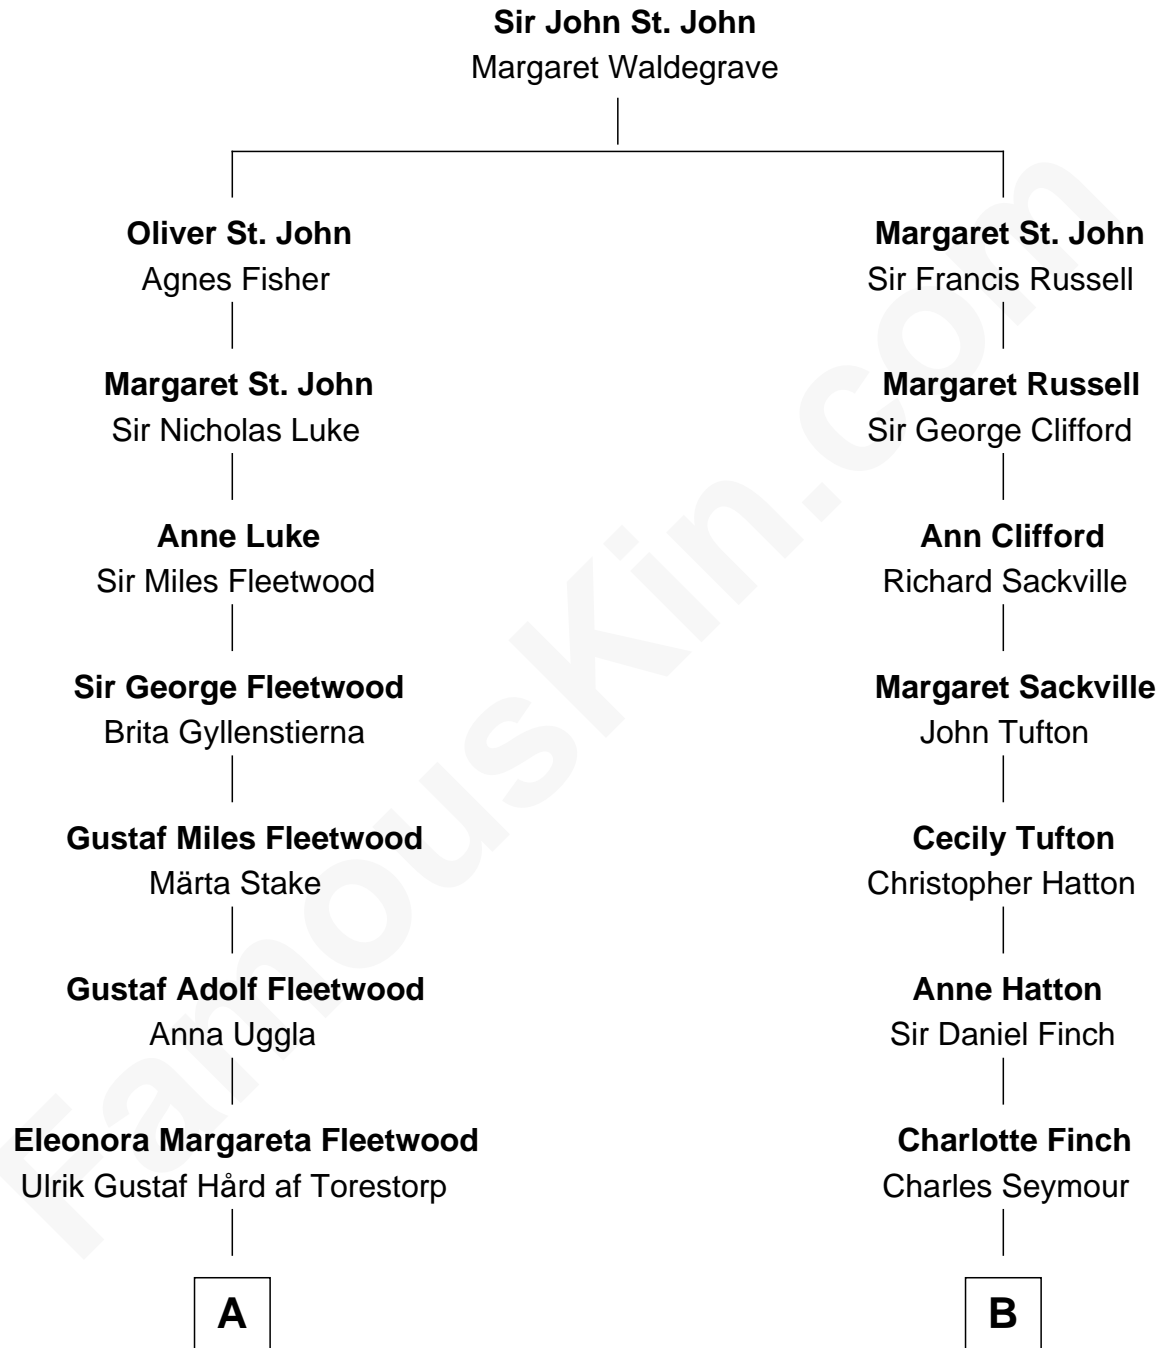

FamousKin.com
Relationship Chart of
Jake Gyllenhaal
Movie Actor

13th cousin 1 time removed of
Kit Harington
TV Actor - "Game of Thrones"

A

Anna Hård af Torestorp

Leonard Gyllenhaal

Fredrik Leonard Gyllenhaal

Christina Lovisa Westling

Anders Leonard Gyllenhaal

Selma Amanda Nelson

Leonard Ephraim Gyllenhaal

Philo Pendleton

Hugh Anders Gyllenhaal

Virginia Lowrie Childs

Stephen Roark Gyllenhaal

Naomi Achs

Jake Gyllenhaal

Movie Actor

B

Charlotte Seymour

Heneage Finch

Frances Finch

Sir George Legge