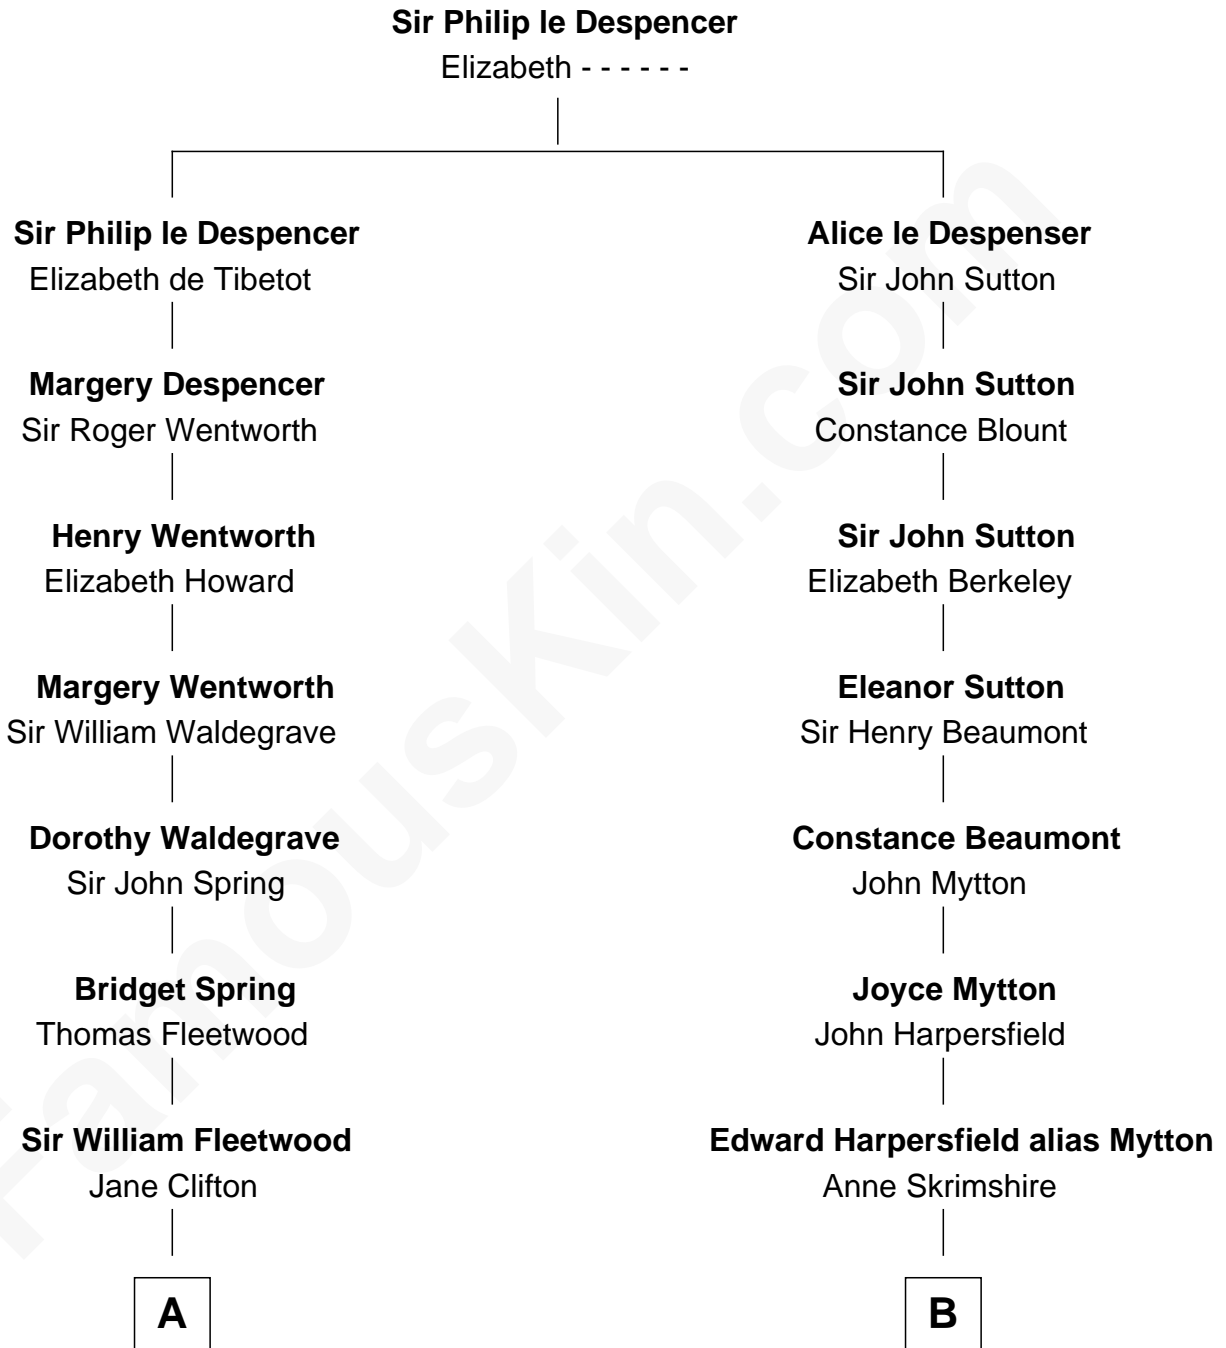

**FamousKin.com**  
**Relationship Chart of**  
**Jake Gyllenhaal**  
*Movie Actor*

18th cousin 2 times removed of  
**Gerald Ford**  
*38th U.S. President*

**C**

**Stephen Roark Gyllenhaal**

Naomi Achs

**Jake Gyllenhaal**

*Movie Actor*

**D**

**Amy Gridley Butler**

George Manney Ayer

**Adele Augusta Ayer**

Levi Addison Gardner

**Dorothy Ayer Gardner**

Leslie Lynch King

**Gerald Ford**

*38th U.S. President*

FamousKin.com